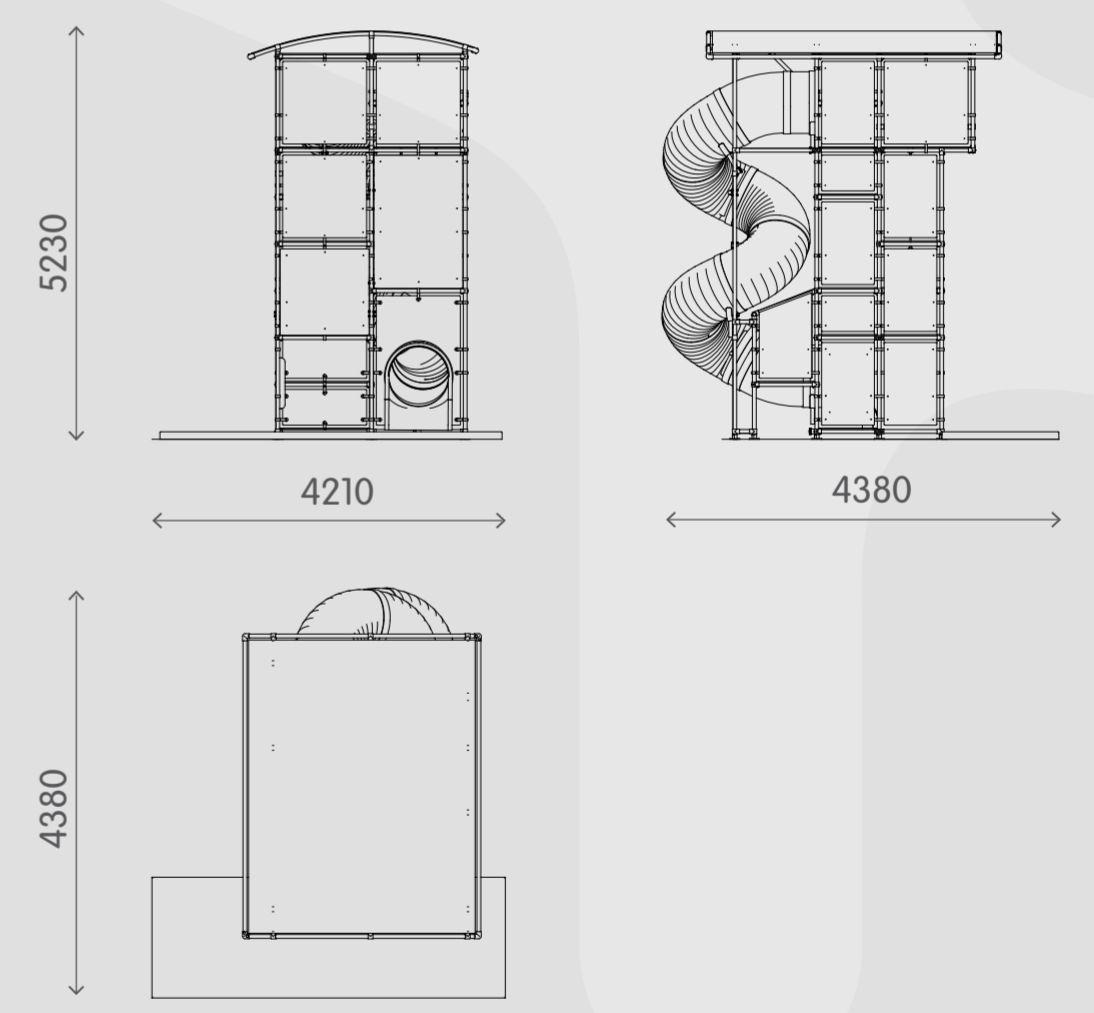

Manipulative panels help encourage cognitive development.

All images used are for illustrative purposes only

Product information

Activities

- Slide
- Moving disk
- Play panels
- Horizontal roll
- Level changes
- Themed illustrations

Sizes

Age: 3-10

Capacity: 20 children

By adding freestanding activities you increase the children capacity.