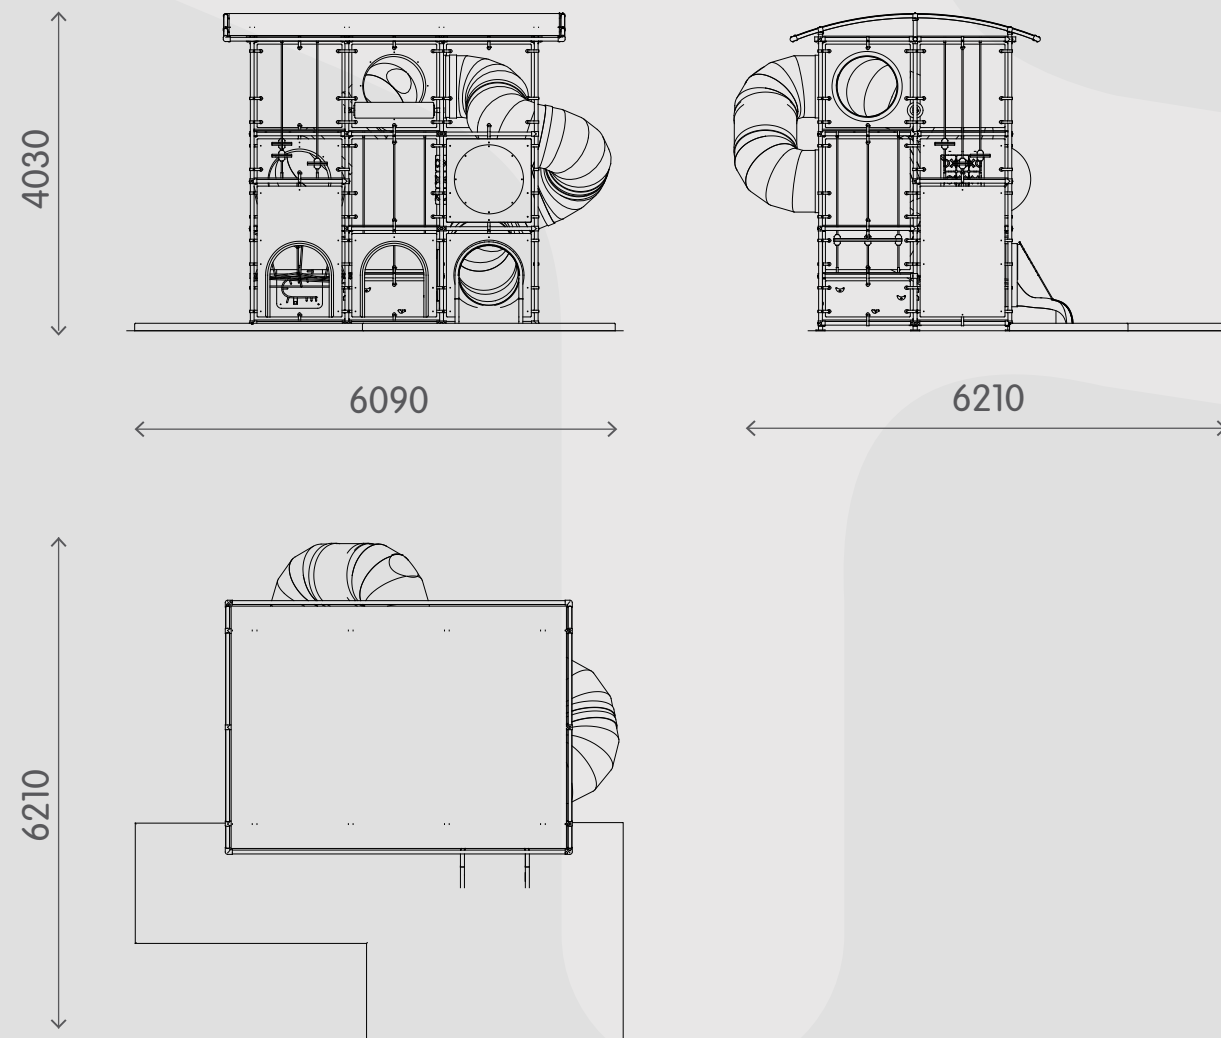

Fast and efficient access on one half and a challenging climb on the other, both supporting sense of space and muscle strength

All images used are for illustrative purposes only

Product information

Activities

- Slide
- Tube
- Oxo
- Moving disk
- Funny passages
- Play panels
- Diagonal ladder
- 3D netting
- Floor netting

- Grips
- Horizontal roll
- Transparent dome
- Level changes
- Themed illustrations

Sizes