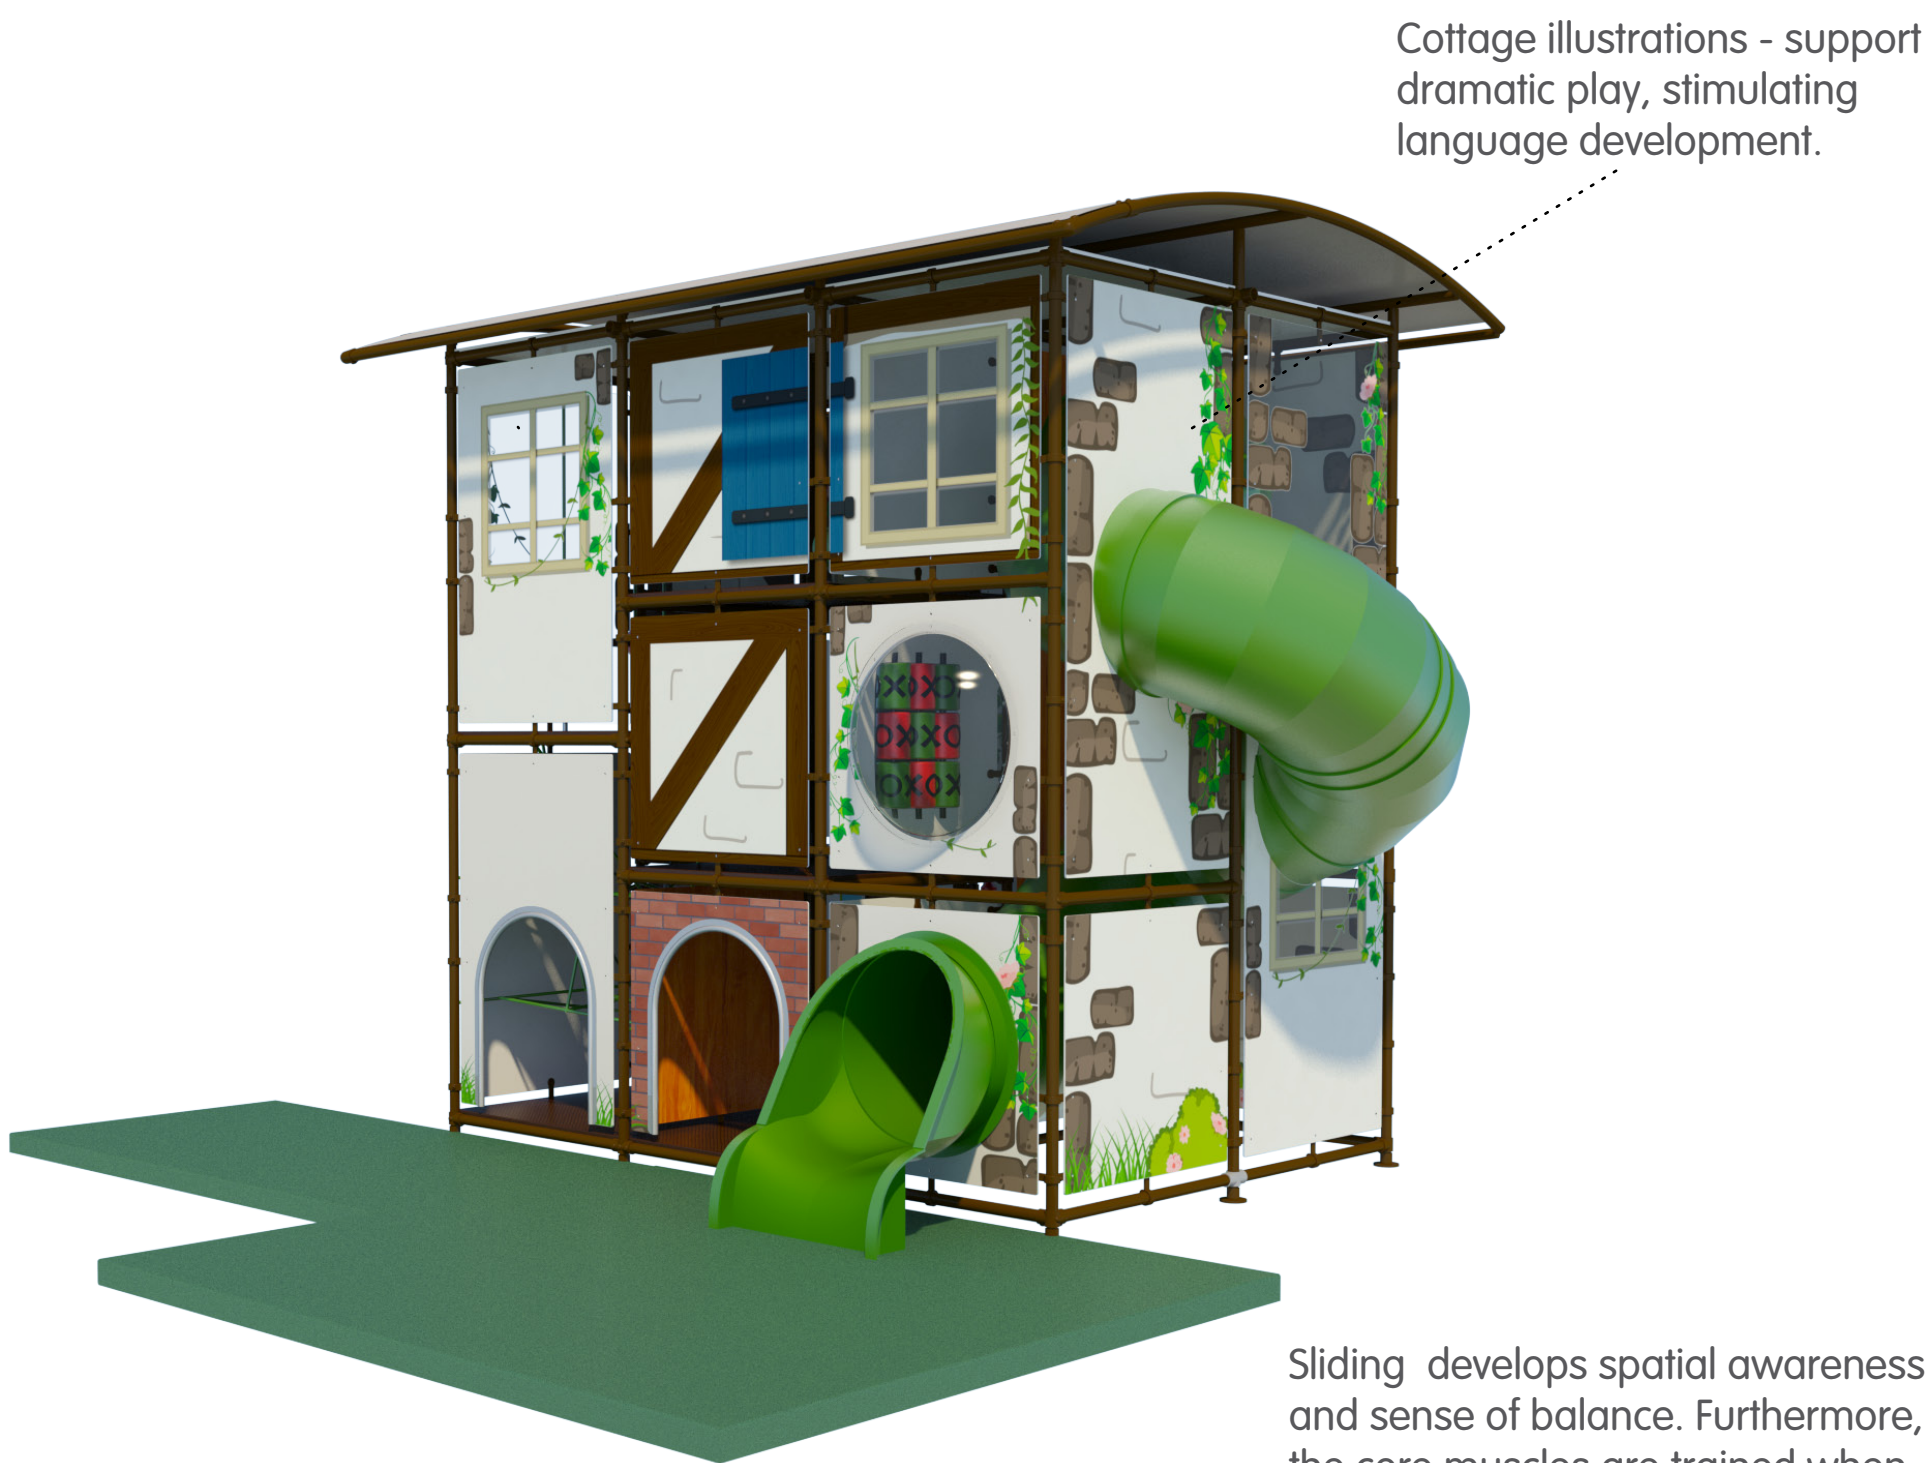

Range: E17-009 Kompan Modular Outdoor

Cottage illustrations - support dramatic play, stimulating language development.

Sliding develops spatial awareness and sense of balance. Furthermore, the core muscles are trained when sitting upright going down.

Fast and efficient access on one half and a challenging climb on the other, both supporting sense of space and muscle strength

All images used are for illustrative purposes only

Product information

Activities

- Slide
- Tube
- Oxo
- Moving disk
- Funny passages
- Play panels
- Diagonal ladder
- 3D netting
- Floor netting

- Grips
- Horizontal roll
- Transparent dome
- Level changes
- Themed illustrations

Sizes

Age: 3-10

Capacity: 18 children

By adding freestanding activities you increase the children capacity.