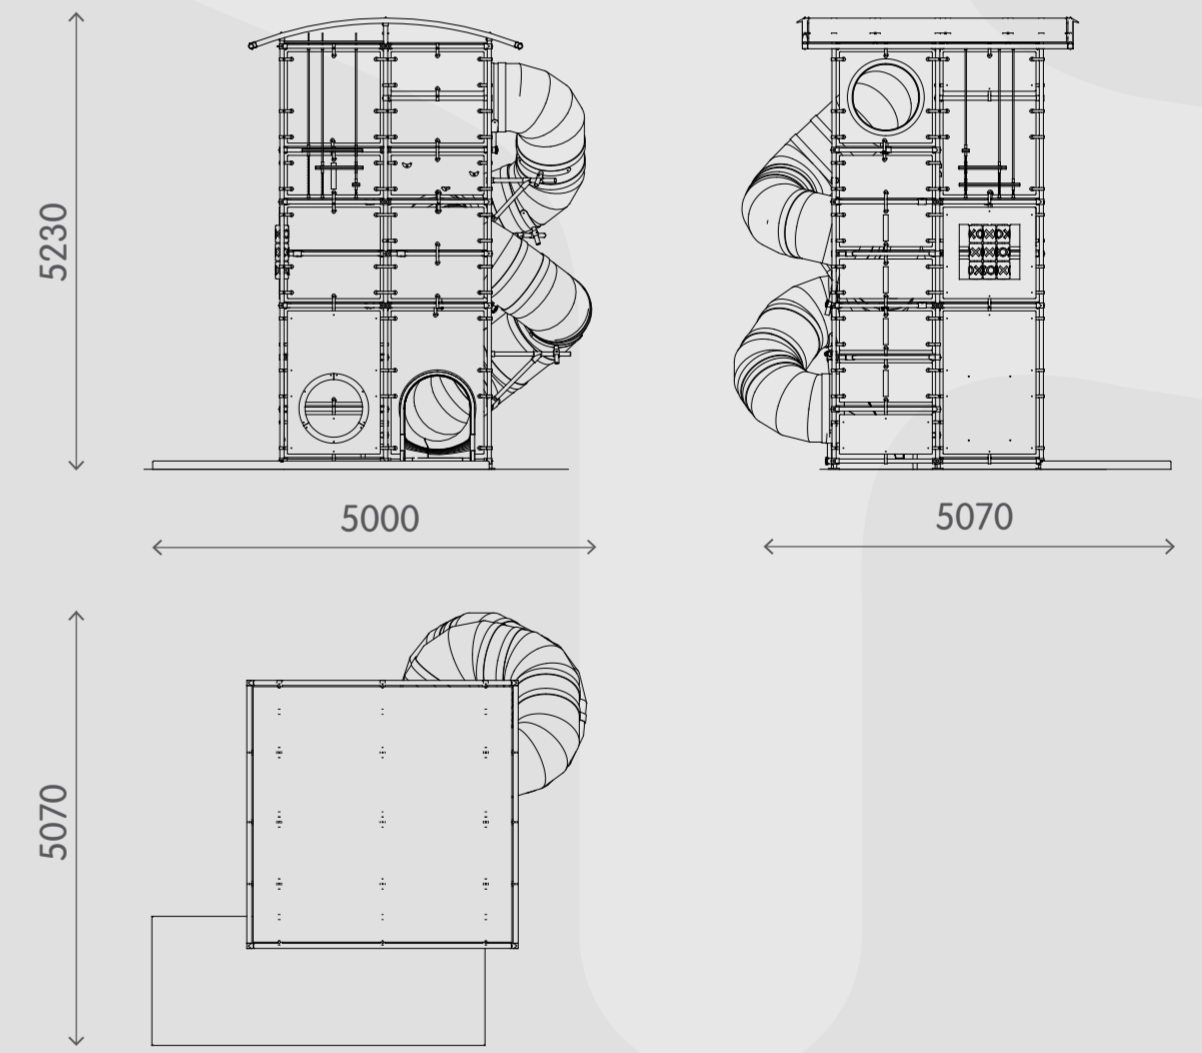

Range: E17-004 Kompan Modular Outdoor

Cottage illustrations - support dramatic play, stimulating language development.

Safety floor for a soft landing.

No matter their age, children loves a good slide! When visiting a playground the slide is often the activity they run to first.

Product information

Activities

- Slide
- Oxo
- Ladder climb
- Climbing wall
- Play panels
- Funny passage
- Level changes
- Themed illustrations

Sizes

Age: 3-10

Capacity: 19 children

By adding freestanding activities you increase the children capacity.