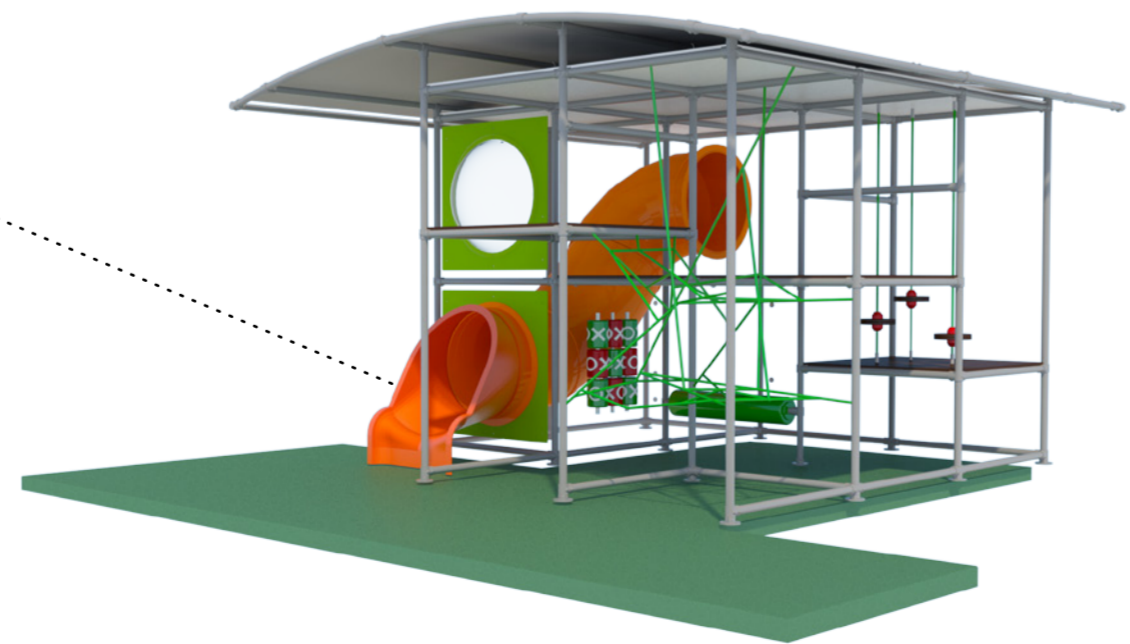

Range: E17-002 Kompan Modular Outdoor

With its playful and imaginative design, it can enhance any environment. Many other themes are available.

No matter their age, children loves a good slide! When visiting a playground the slide is often the activity they run to first.

The 3D net structures challenge the children's cross-coordination skills as well as their physical strength

Product information

Activities

- Slide
- Oxo
- Play panels
- Floor netting
- 3D netting
- Moving disk
- Funny passage
- Transparent dome

- Horizontal rolls
- Level changes
- Themed illustrations

Sizes

Age: 3-10

Capacity: 18 children

By adding freestanding activities you increase the children capacity.