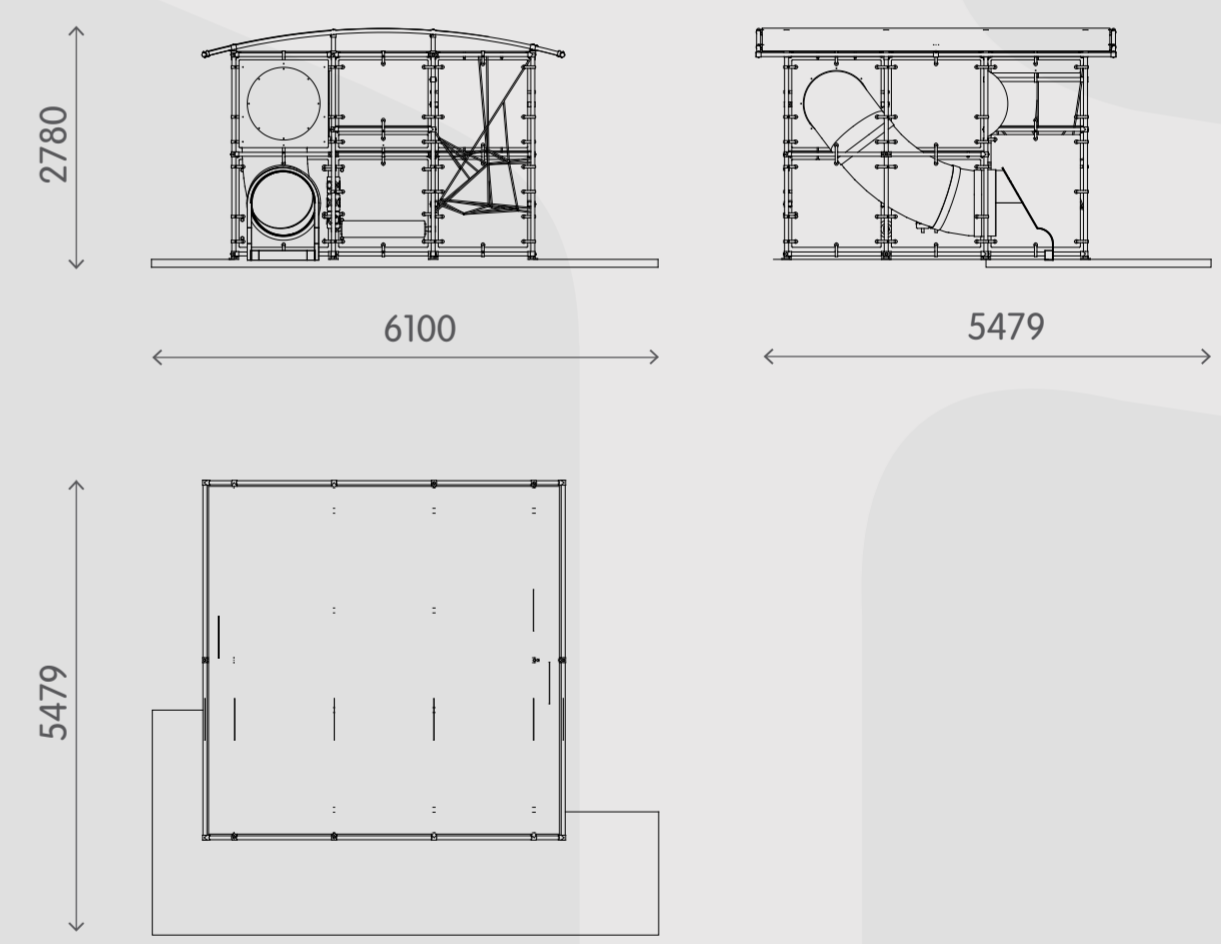

The 3D net structures challenge the children's cross-coordination skills as well as their physical strength

Product information

Activities

- Slide
- Oxo
- Play panels
- Floor netting
- 3D netting
- Moving disk
- Funny passage
- Transparent dome

- Horizontal rolls
- Level changes
- Themed illustrations

Sizes

Age: 3-10

Capacity: 18 children

By adding freestanding activities you increase the children capacity.