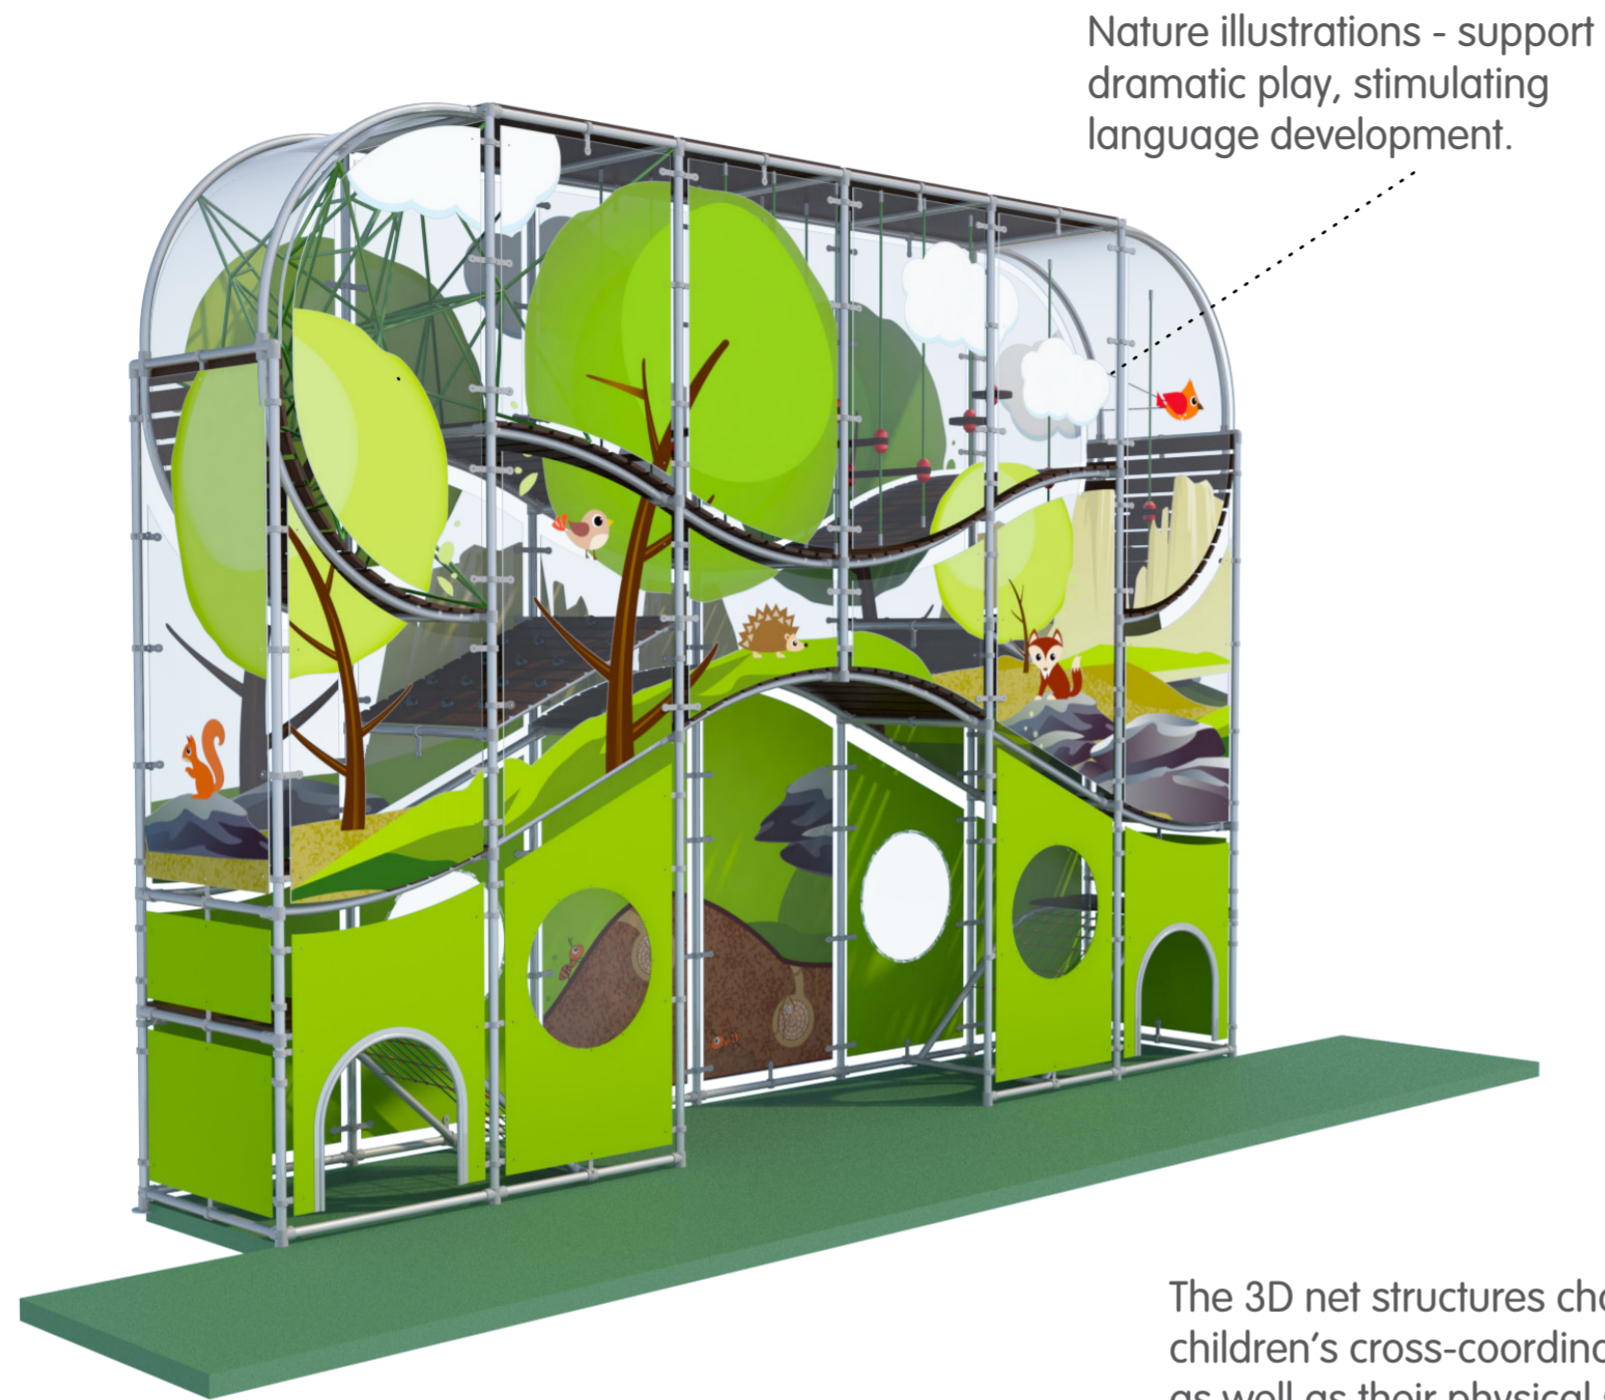

Range: E17-001 Kompan Modular Outdoor

Product information

Activities

- Moving disk
- Ladder climb
- 3D netting
- Climbing deck
- Net passage & climb
- Funny passage
- Level changes
- Themed illustrations

Sizes

Age: 3-10

Capacity: 18 children

By adding freestanding activities you increase the children capacity.