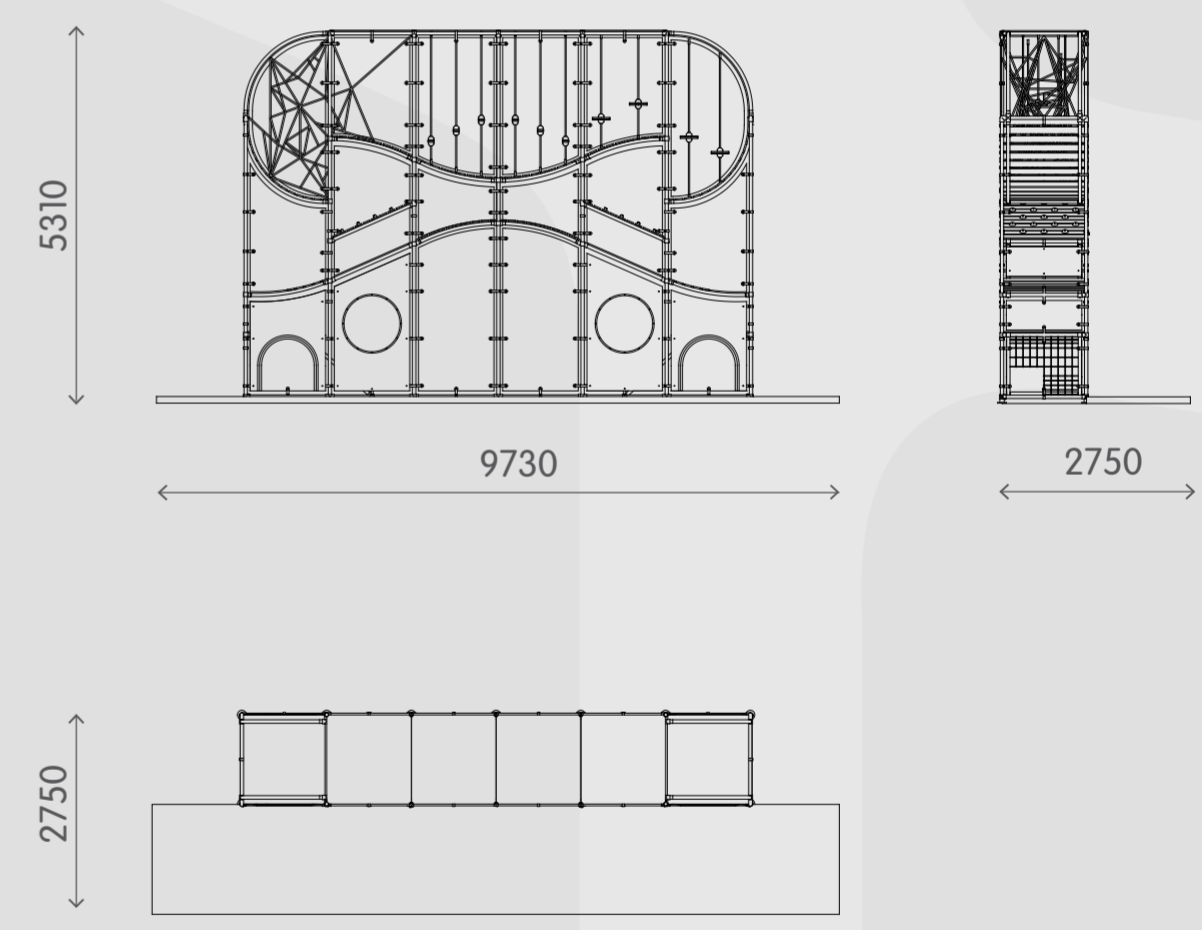

Range: E17-001 Kompan Modular Outdoor

Product information

Activities

- Moving disk
- Ladder climb
- 3D netting
- Climbing deck
- Net passage & climb
- Funny passage
- Level changes
- Themed illustrations

Sizes

Age: 3-10

Capacity: 18 children

By adding freestanding activities you increase the children capacity.