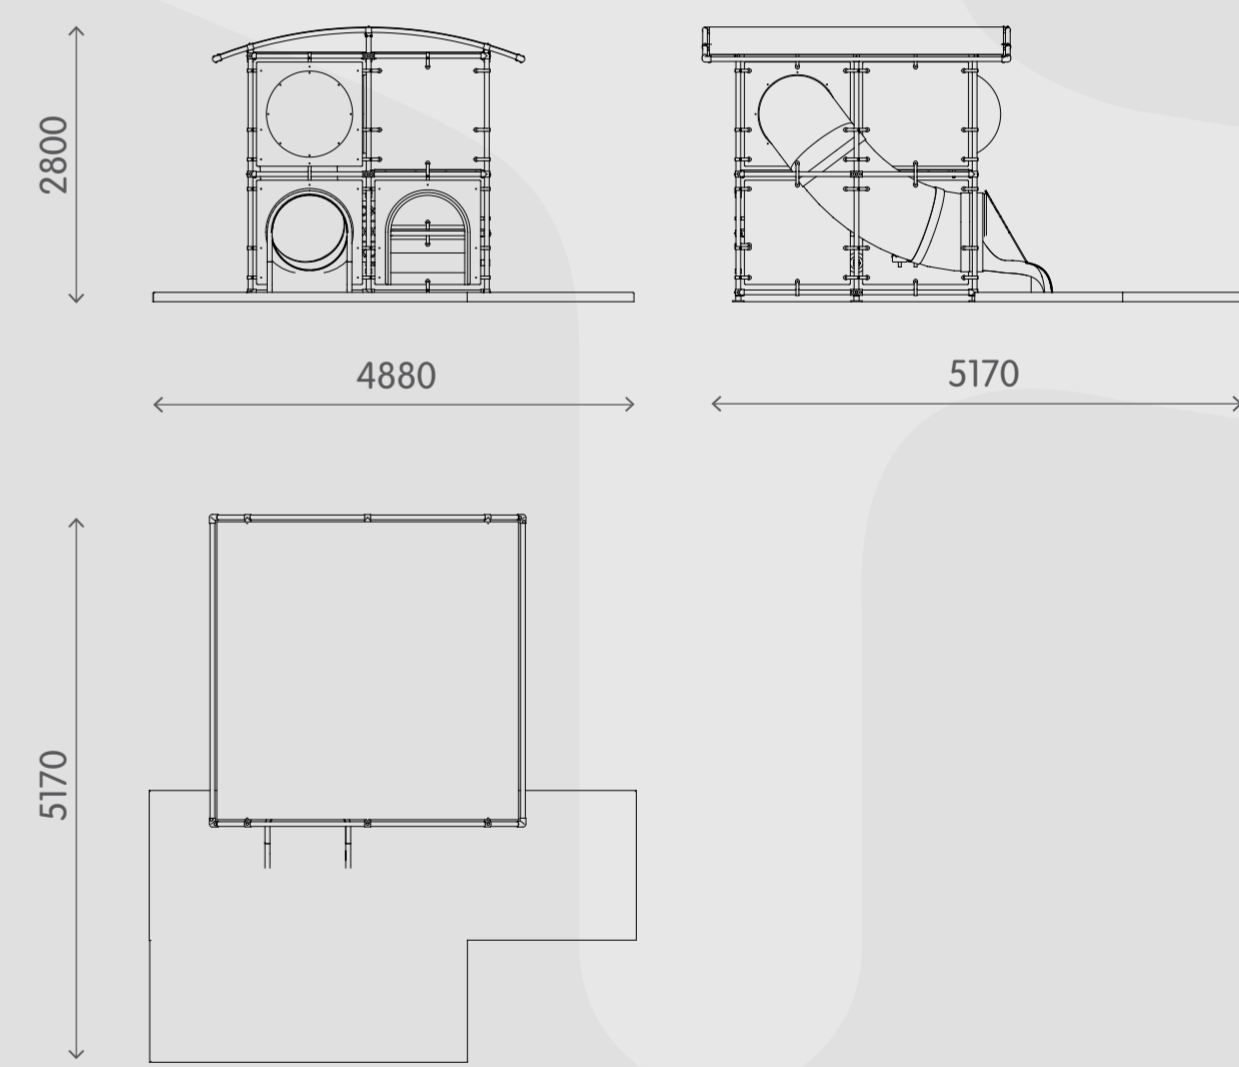

Sliding develops spatial awareness and sense of balance. Furthermore, the core muscles are trained when sitting upright going down.

Product information

Activities

- Slide
- Oxo
- Floor netting
- Horizontal roll
- Transparent dome
- Level changes
- Themed illustrations

Sizes

Age: 3-10

Capacity: 6 children

By adding freestanding activities you increase the children capacity.