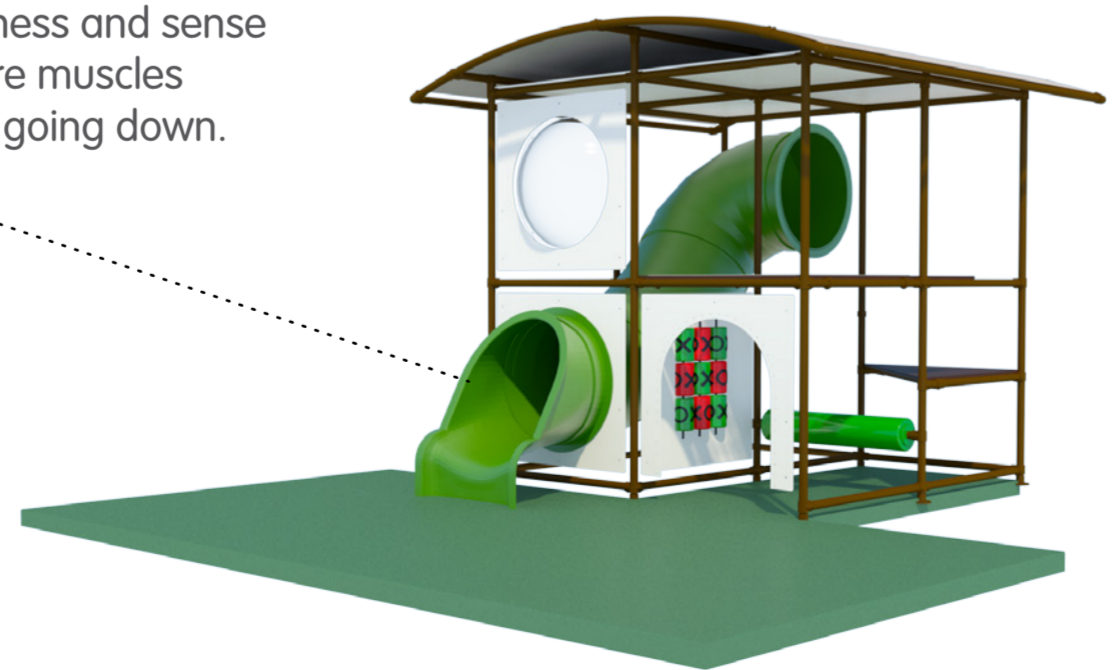

Range: E16-026 Kompan Modular Outdoor

Cottage illustrations - support dramatic play, stimulating language development.

The toddler's develop motor skills by crawling, climbing and by passing through the activities.

Sliding develops spatial awareness and sense of balance. Furthermore, the core muscles are trained when sitting upright going down.

Product information

Activities

- Slide
- Oxo
- Floor netting
- Horizontal roll
- Transparent dome
- Level changes
- Themed illustrations

Sizes

Age: 3-10

Capacity: 6 children

By adding freestanding activities you increase the children capacity.