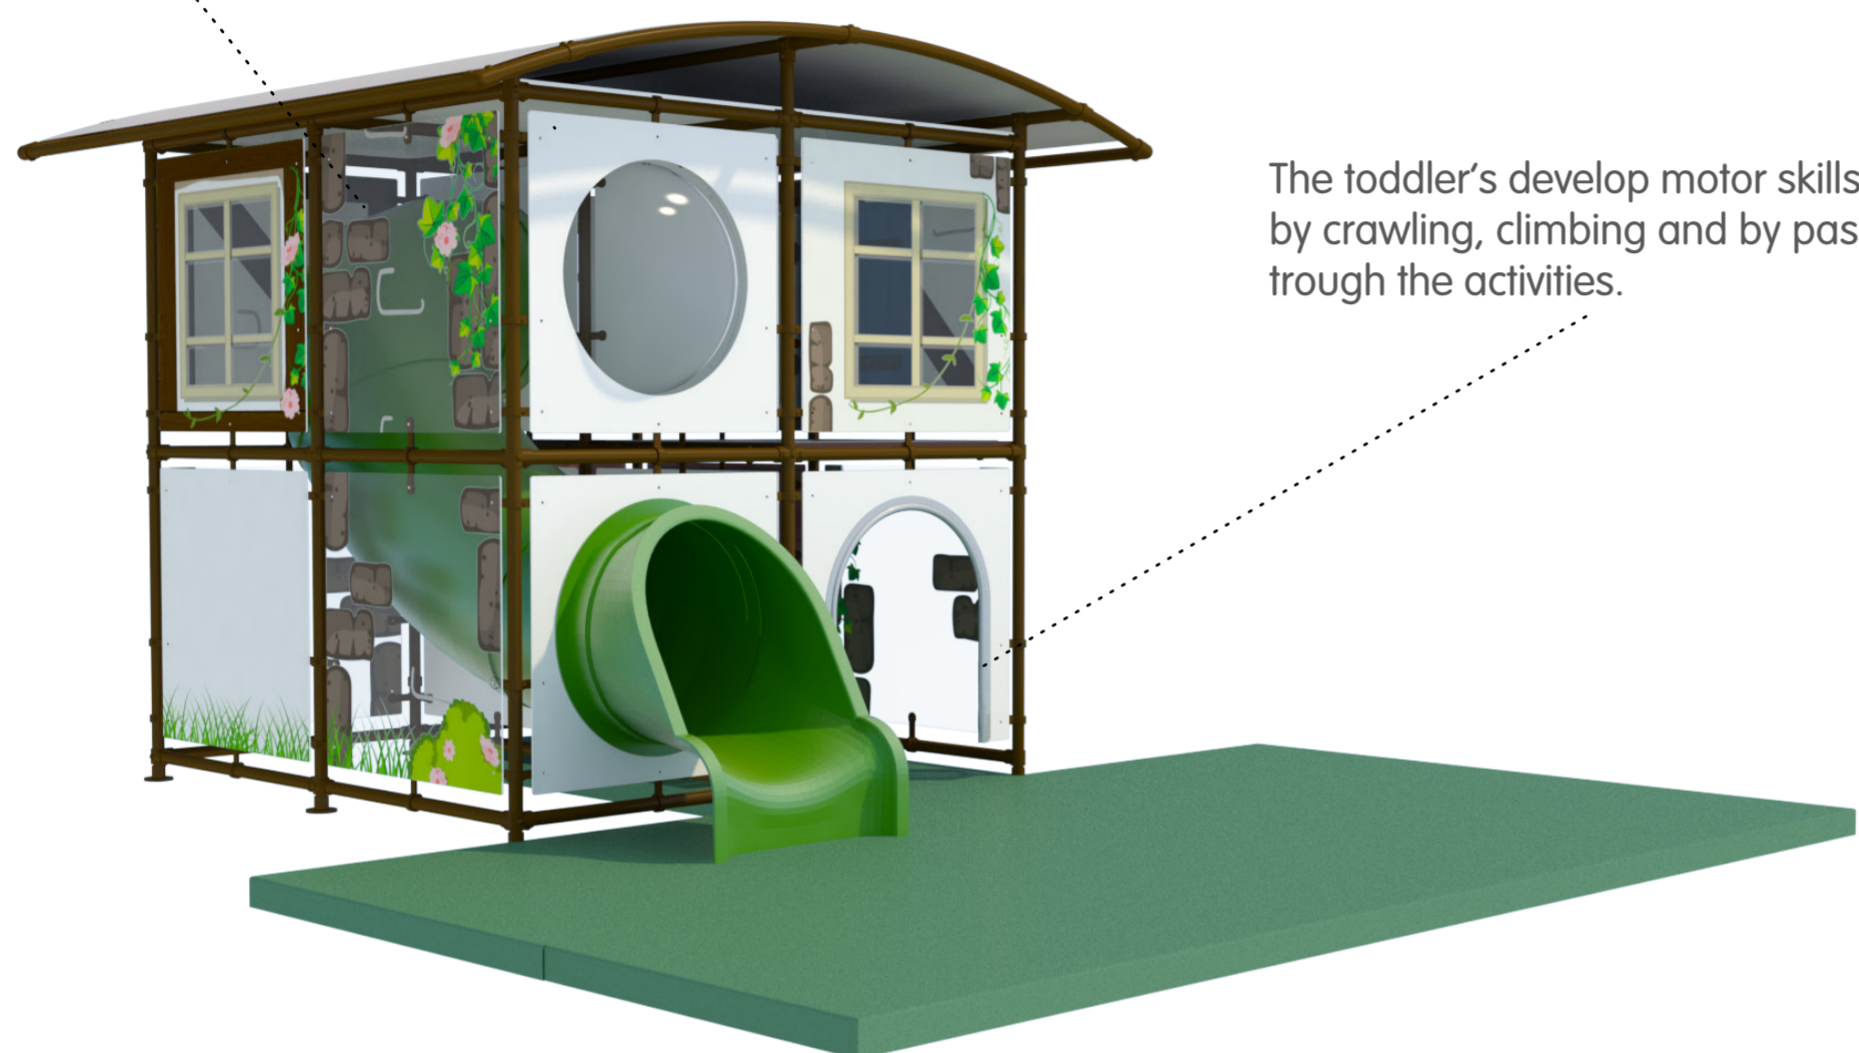

Range: E16-026 Kompan Modular Outdoor

Cottage illustrations - support dramatic play, stimulating language development.

The toddler's develop motor skills by crawling, climbing and by passing through the activities.

Sliding develops spatial awareness and sense of balance. Furthermore, the core muscles are trained when sitting upright going down.

Product information

Activities

- Slide
- Oxo
- Floor netting
- Horizontal roll
- Transparent dome
- Level changes
- Themed illustrations

Sizes

Age: 3-10

Capacity: 6 children

By adding freestanding activities you increase the children capacity.