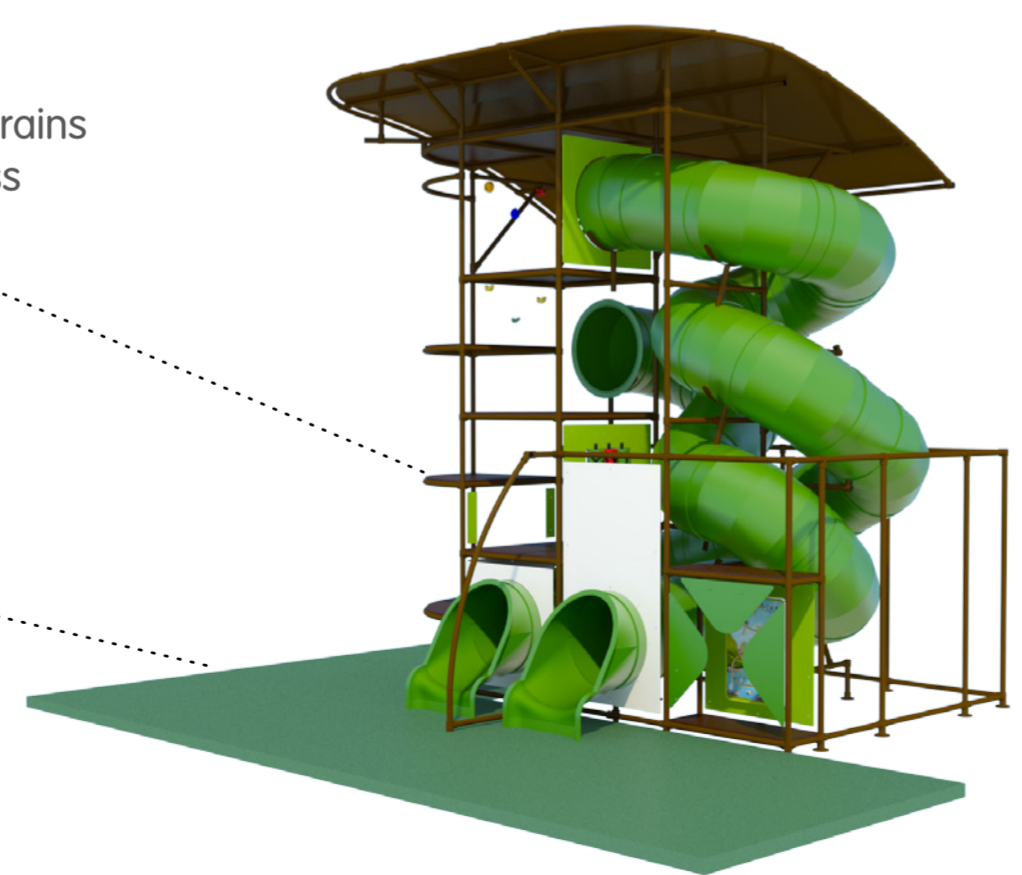

Range: E16-017 Kompan Modular Outdoor

Being above ground levels trains the child's spatial awareness

Safety floor for a soft landing.

All images used are for illustrative purposes only

Product information

Activities

- Double slide
- Climbing wall
- Play panels
- Oxo
- Membrane
- Shoe holder
- Level changes
- Themed illustrations

Sizes

Age: 3-10

Capacity: 15 children

By adding freestanding activities you increase the children capacity.