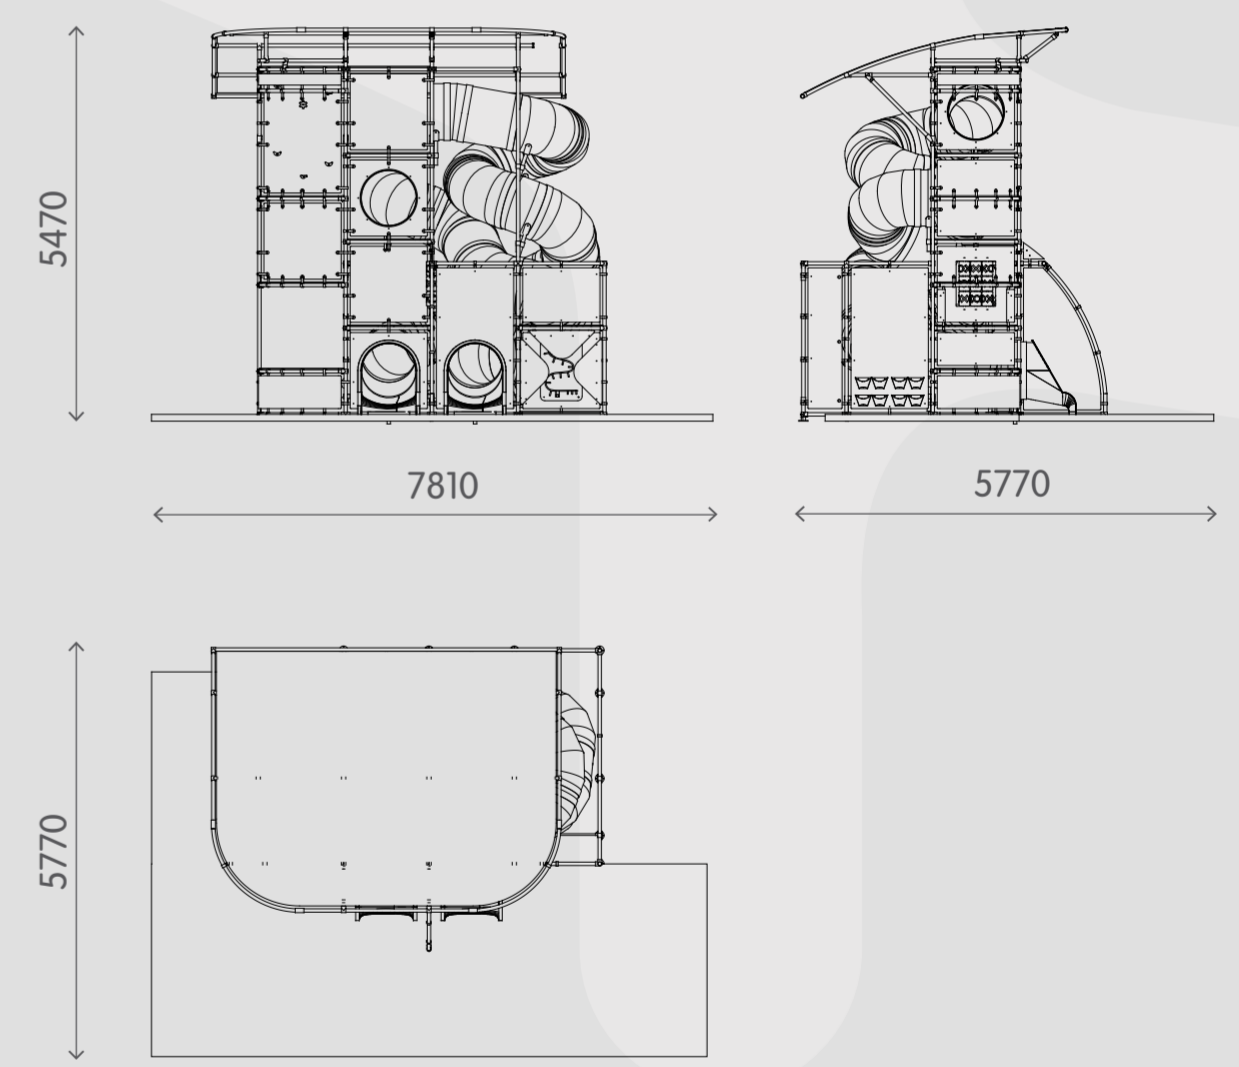

Range: E16-017 Kompan Modular Outdoor

Being above ground levels trains the child's spatial awareness

Safety floor for a soft landing.

All images used are for illustrative purposes only

Product information

Activities

- Double slide
- Climbing wall
- Play panels
- Oxo
- Membrane
- Shoe holder
- Level changes
- Themed illustrations

Sizes

Age: 3-10

Capacity: 15 children

By adding freestanding activities you increase the children capacity.