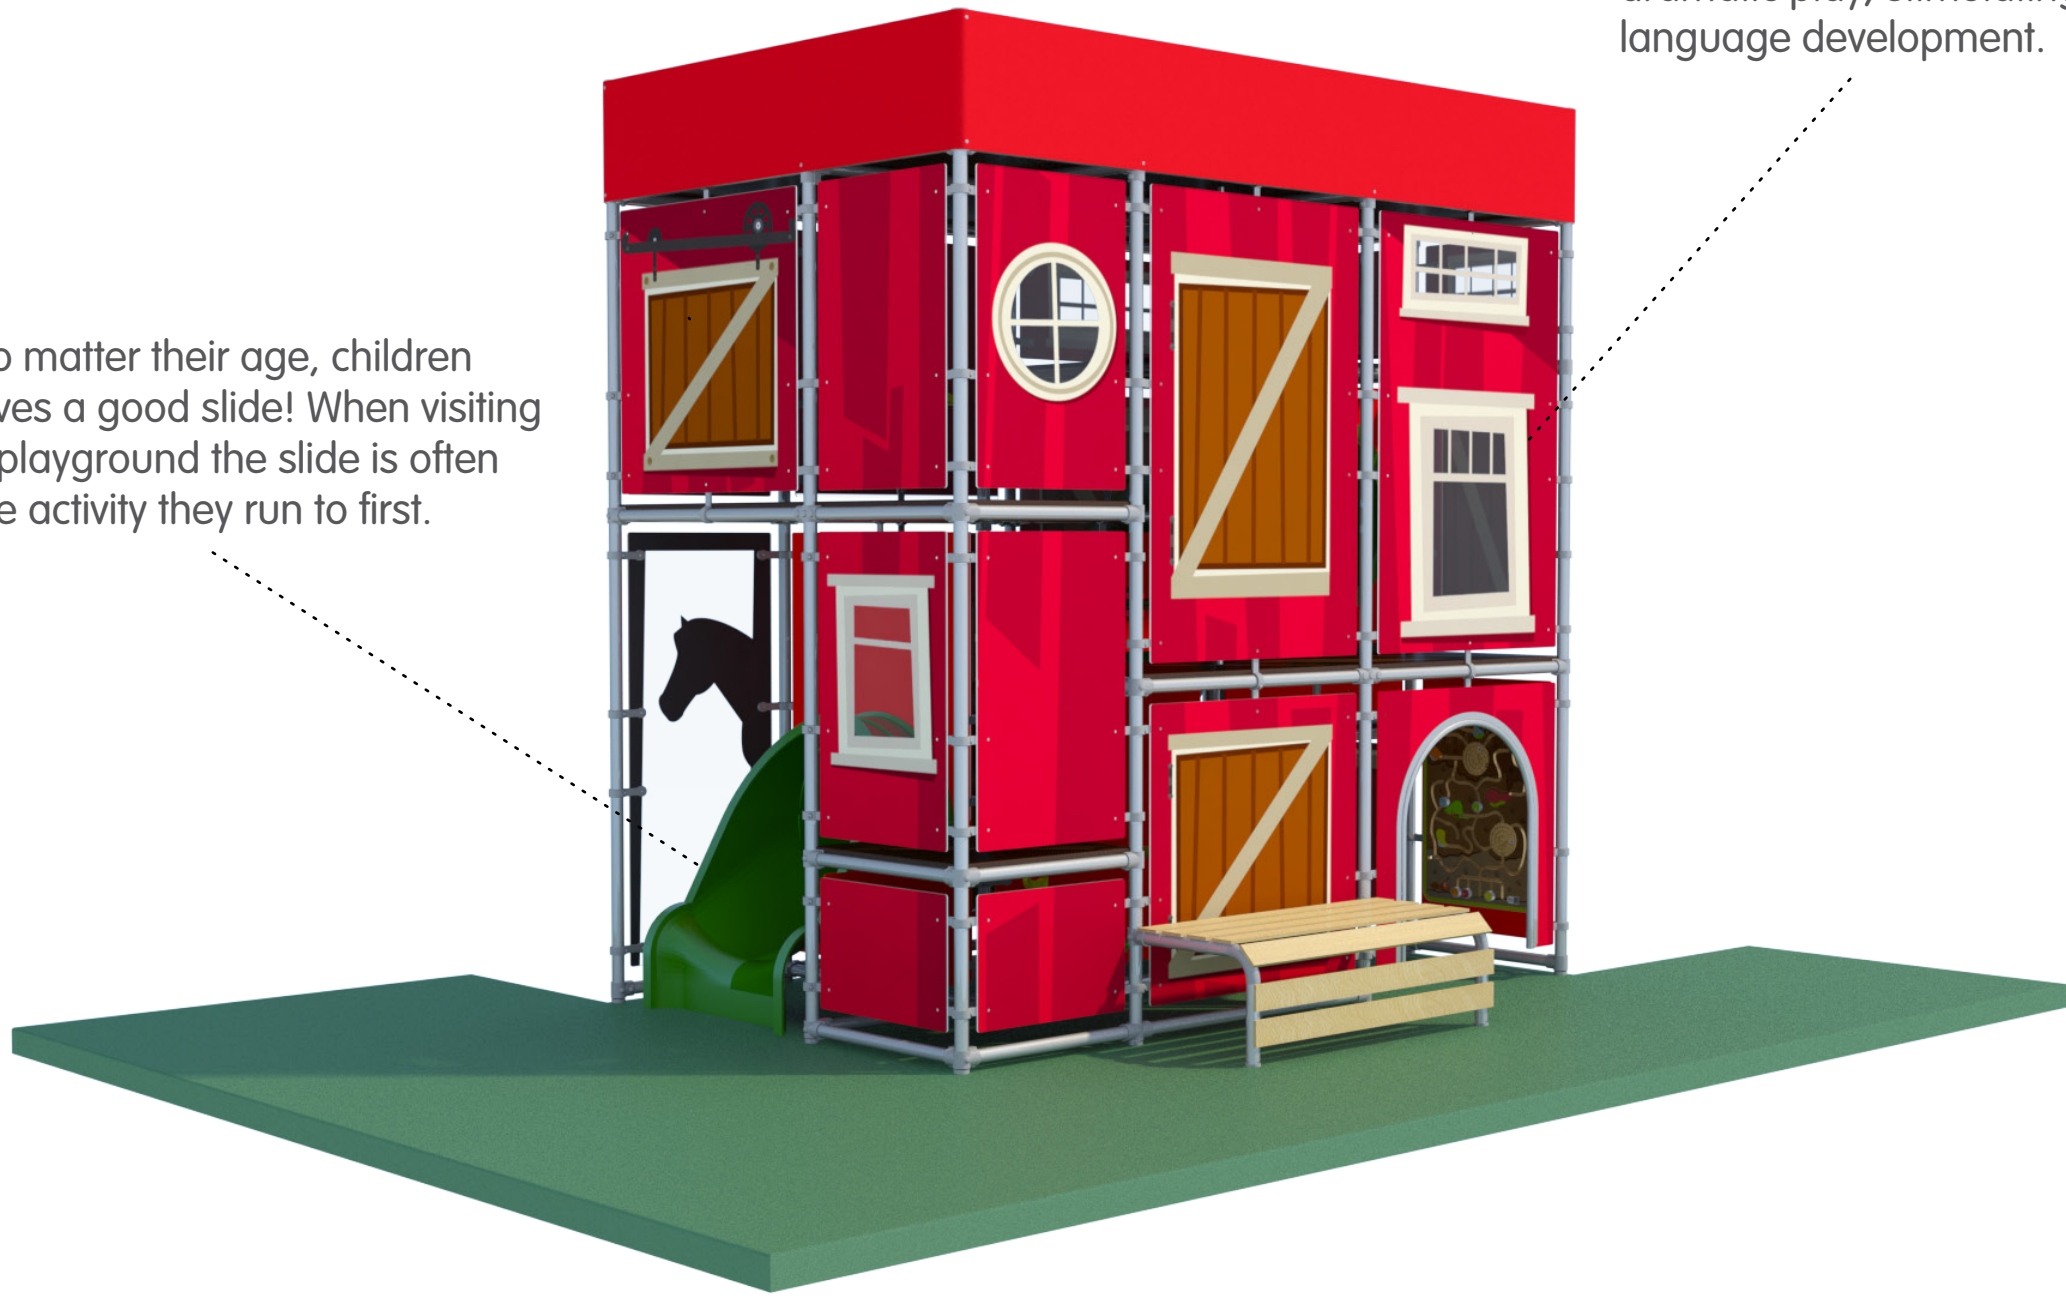

# Range: E16-013 Kompan Modular Outdoor

No matter their age, children loves a good slide! When visiting a playground the slide is often the activity they run to first.

Farm illustrations - support dramatic play, stimulating language development.

The dynamic play solutions encourage the children to be physical and experience the dizzying feeling from swinging between the elastic noodles

Safety floor for a soft landing.

### Activities

- Slide
- Moving disk
- Play panels
- Climbing wall
- Hanging noodles
- Level changes
- Themed illustrations

### Sizes

Age: 3-10

Capacity: 11 children

By adding freestanding activities you increase the children capacity.