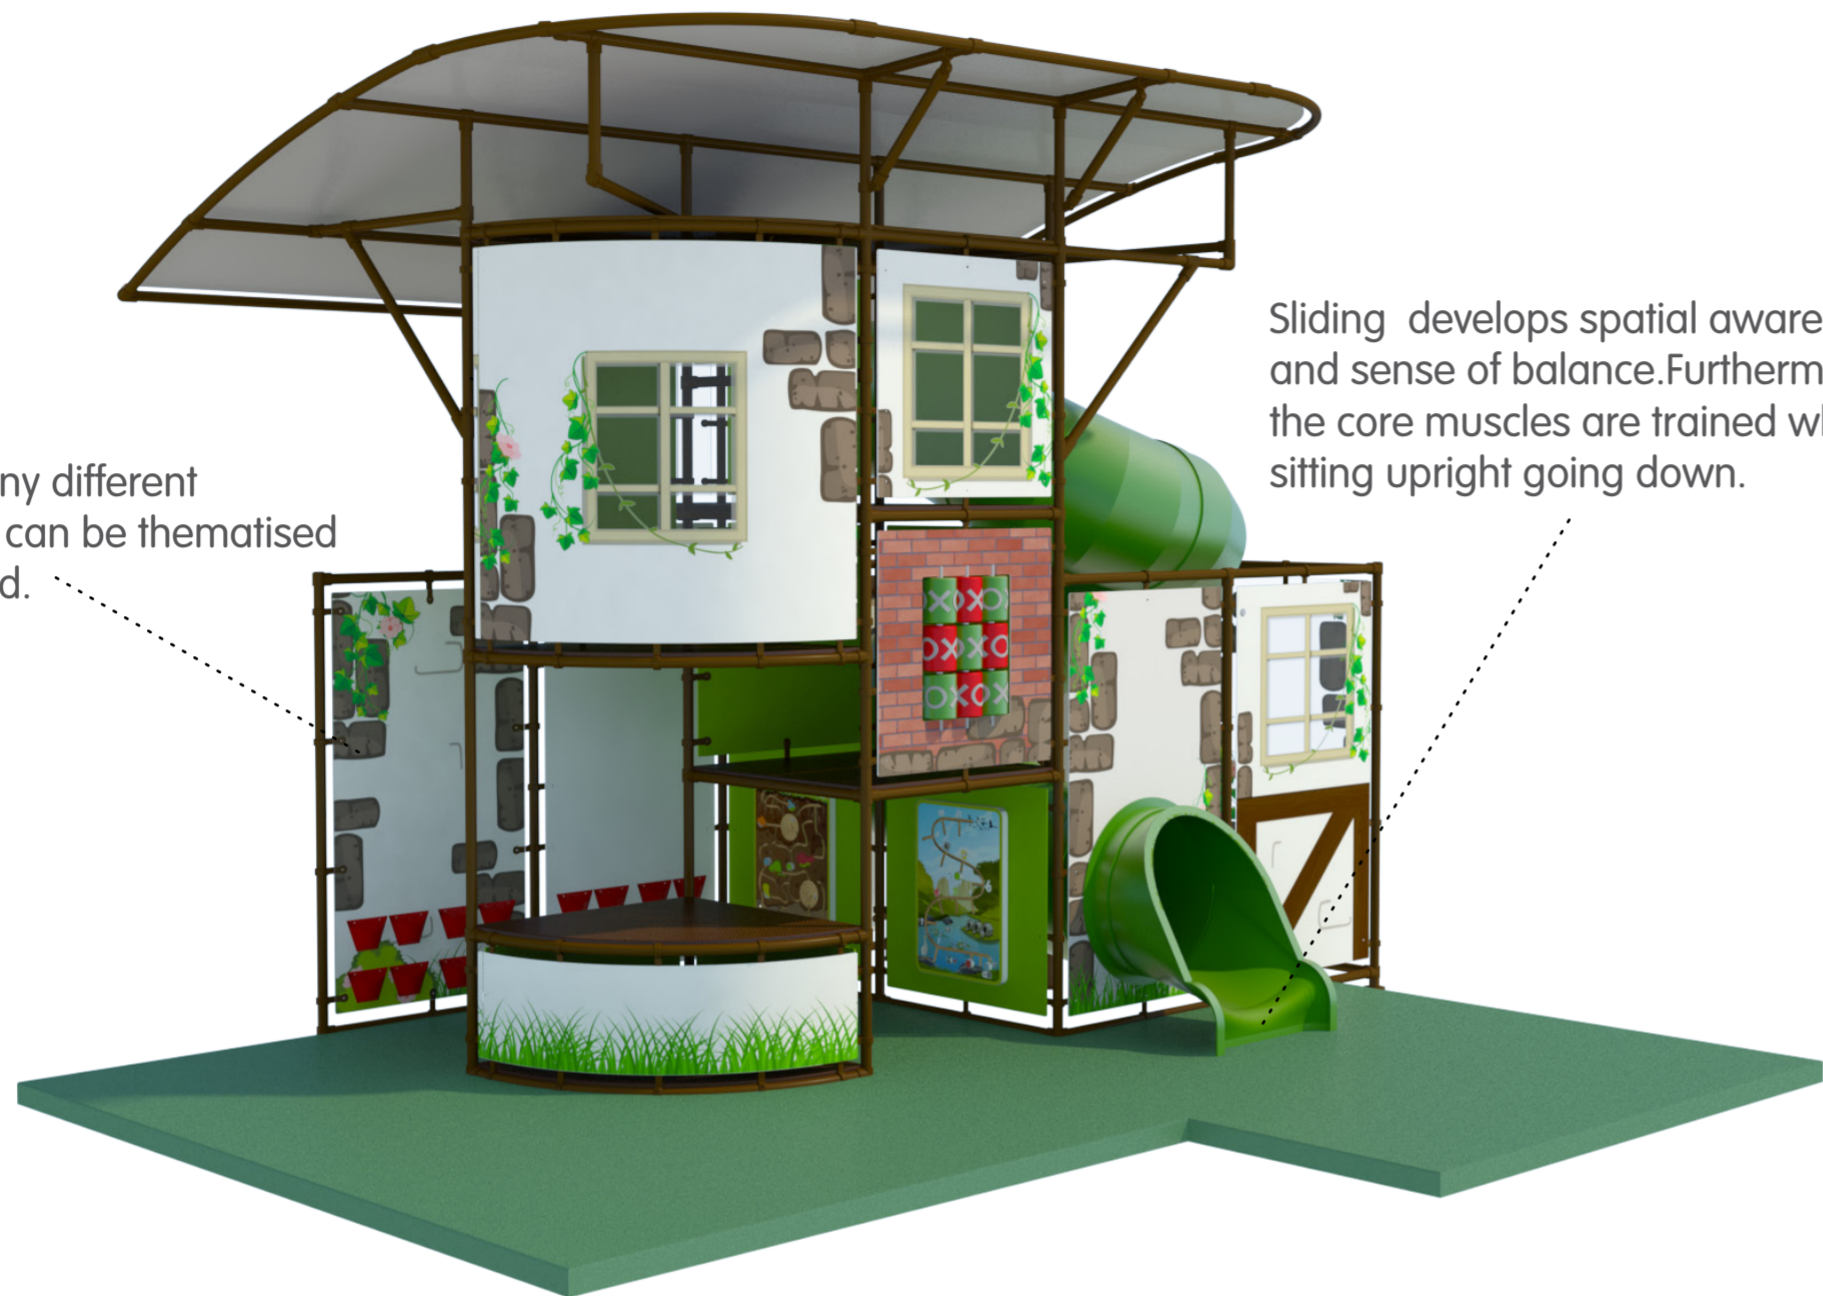

# Range: E15-012 Kompan Modular Outdoor

Come in many different themes and can be thematised to your brand.

Sliding develops spatial awareness and sense of balance. Furthermore, the core muscles are trained when sitting upright going down.

Manipulative panels help encourage cognitive development.

### Activities

- Slide
- Play panels
- Climbing wall
- Shoes holder
- Level changes
- Themed illustrations

### Sizes

Age: 3-10

Capacity: 19 children

By adding freestanding activities you increase the children capacity.