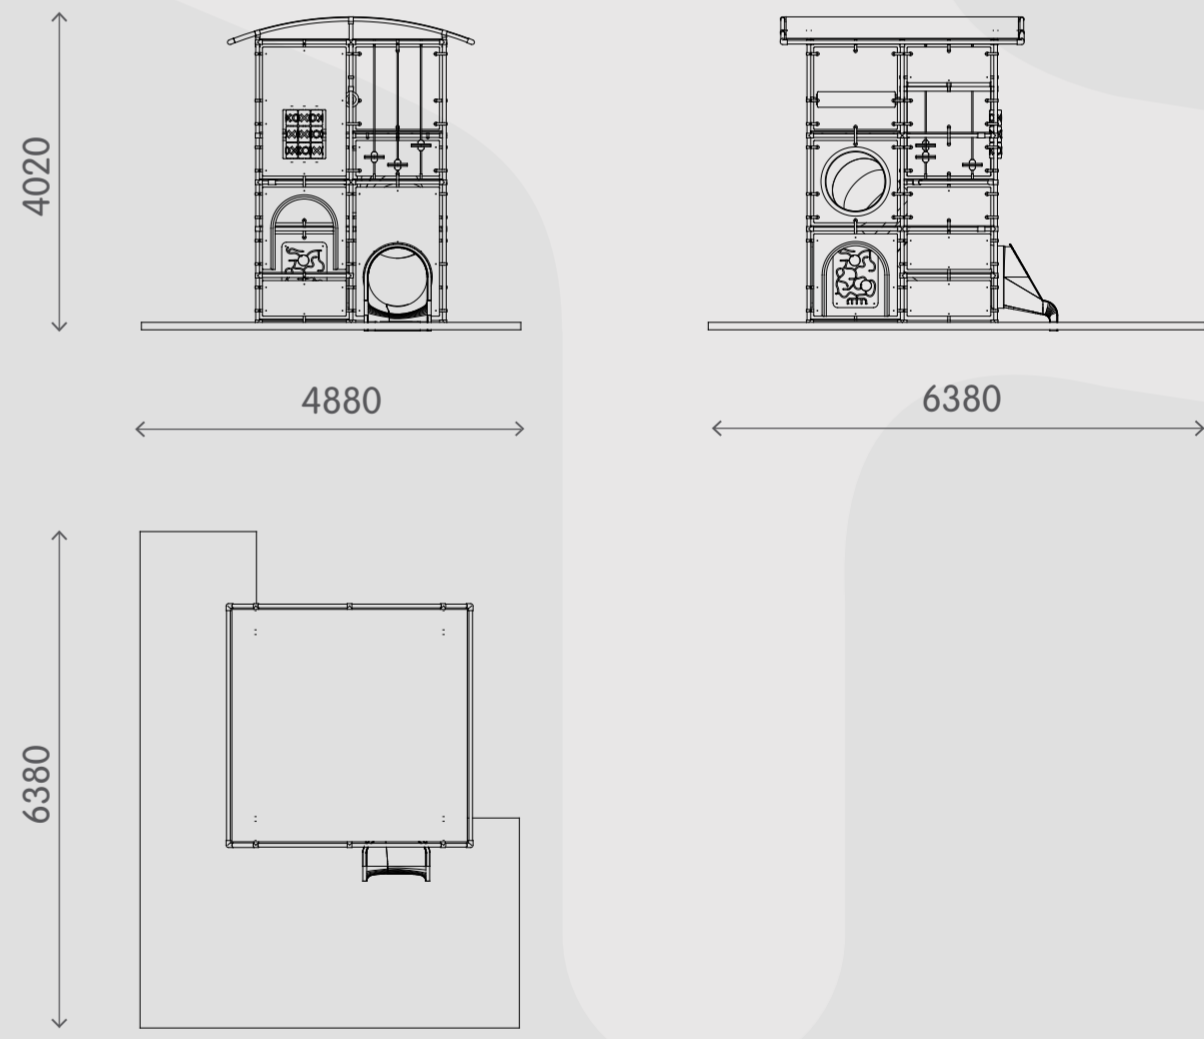

Manipulative panels help encourage cognitive development.

The toddler's develop motor skills by crawling, climbing and by passing through the activities.

### Sizes

Age: 3-10

Capacity: 19 children

By adding freestanding activities you increase the children capacity.

All images used are for illustrative purposes only