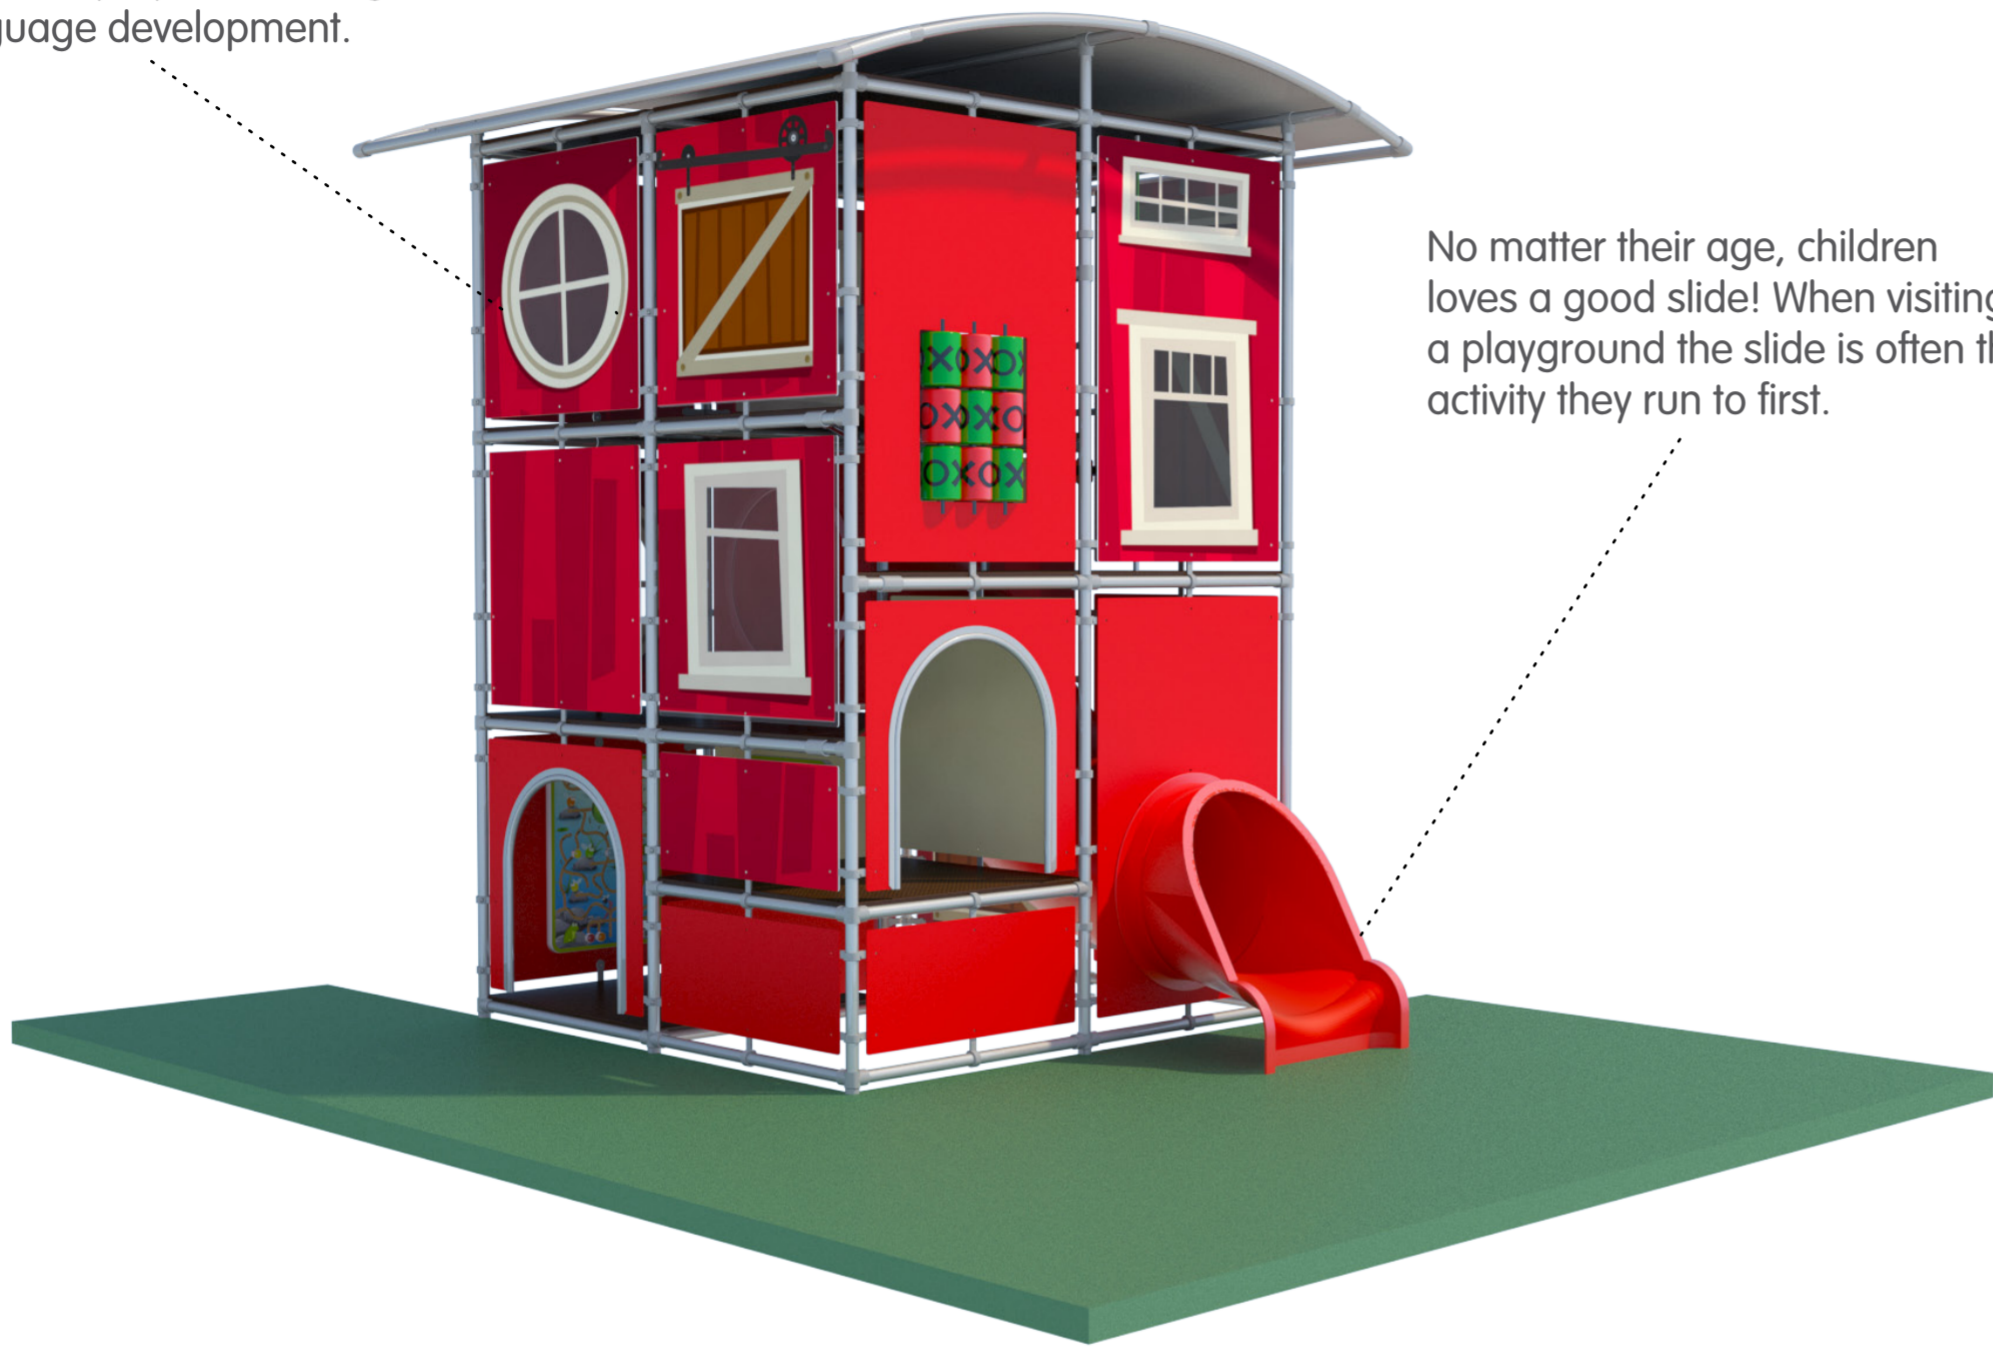

# Range: E15-007 Kompan Modular Outdoor

Space illustrations - support dramatic play, stimulating language development.

No matter their age, children loves a good slide! When visiting a playground the slide is often the activity they run to first.

Manipulative panels help encourage cognitive development.

The toddler's develop motor skills by crawling, climbing and by passing through the activities.

### Activities

- Slide
- Play panels
- Oxo
- Floor netting
- Horizontal roll
- Level changes
- Themed illustrations

### Sizes

Age: 3-10

Capacity: 19 children

By adding freestanding activities you increase the children capacity.

All images used are for illustrative purposes only