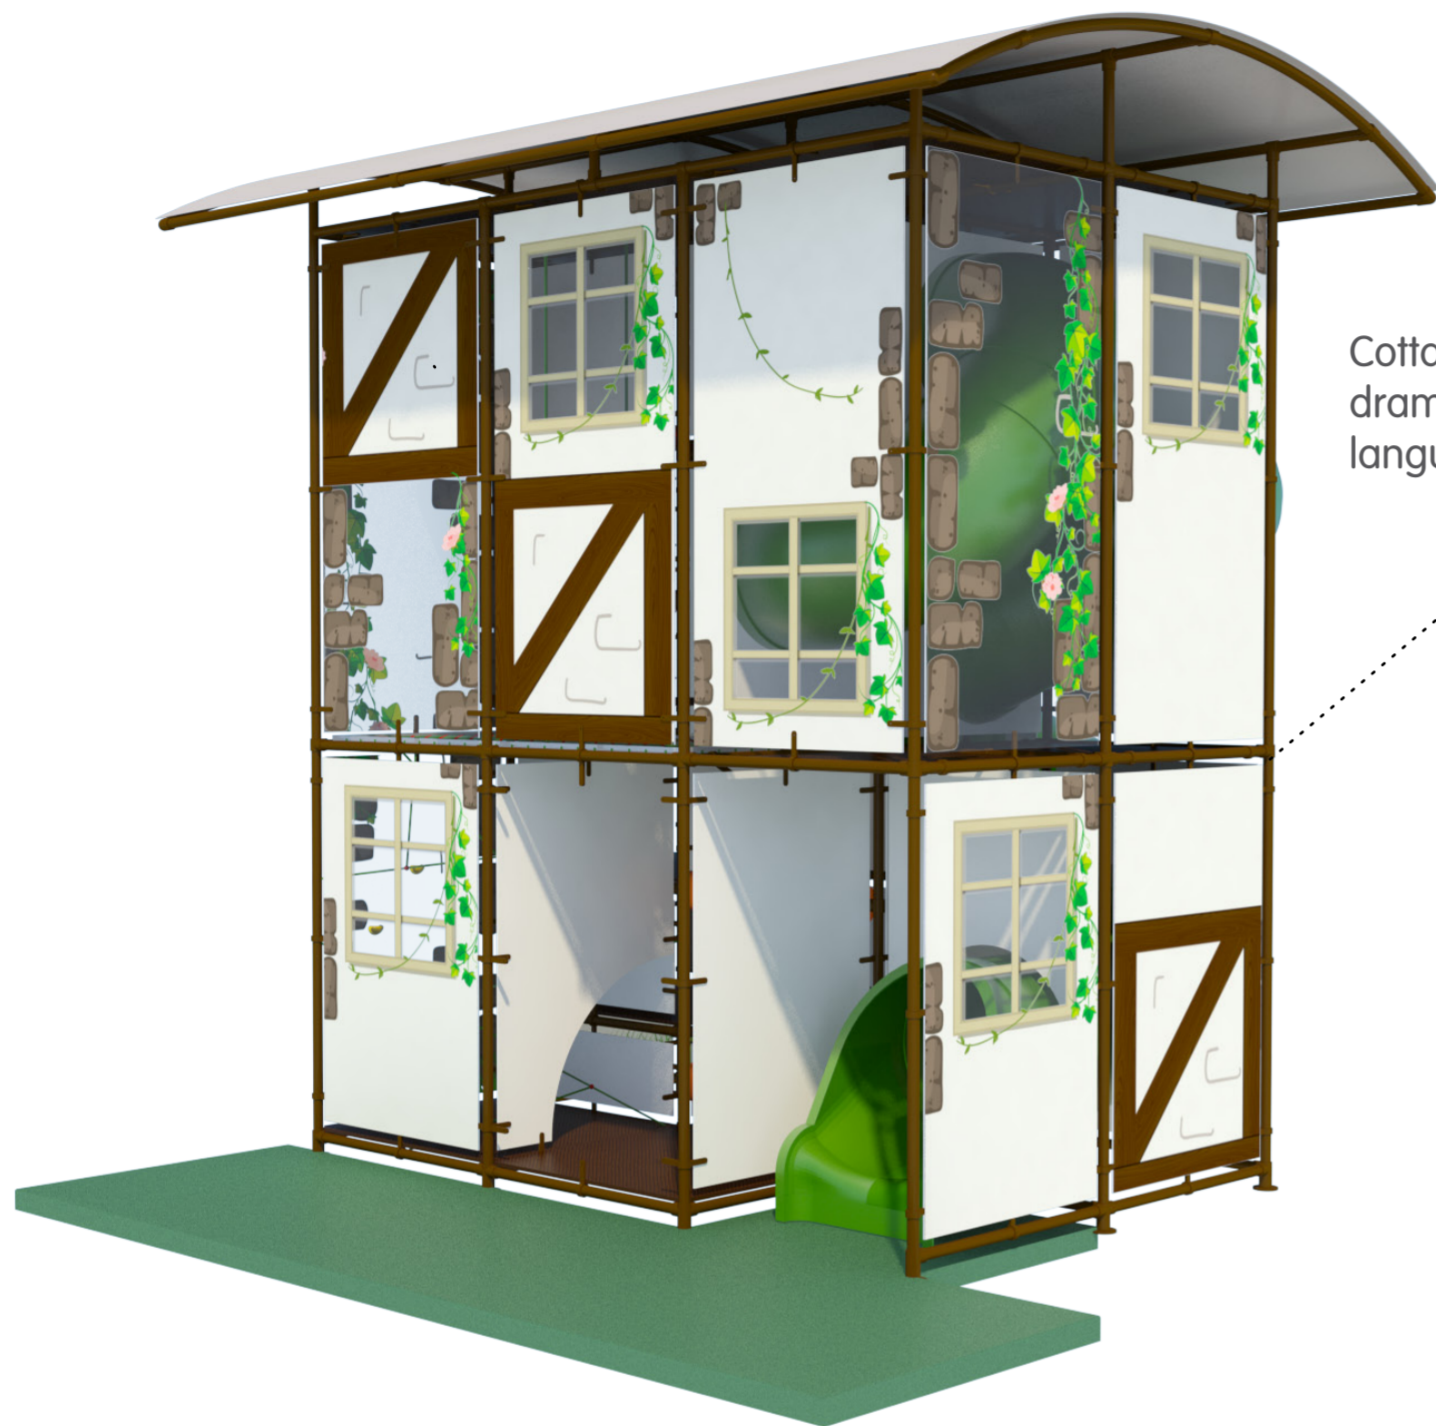

Range: E14-002 Kompan Modular Outdoor

Cottage illustrations - support dramatic play, stimulating language development.

No matter their age, children loves a good slide! When visiting a playground the slide is often the activity they run to first.

Fast and efficient access on one half and a challenging climb on the other, both supporting sense of space and muscle strength

Product information

Activities

- Slide
- 3D netting
- Net passage
- Tube
- Climbing wall
- Mechanical phone
- Play panels
- Moving disk
- Horizontal rolls

- Level changes
- Themed illustrations

Sizes

Age: 3-10

Capacity: 24 children

By adding freestanding activities you increase the children capacity.