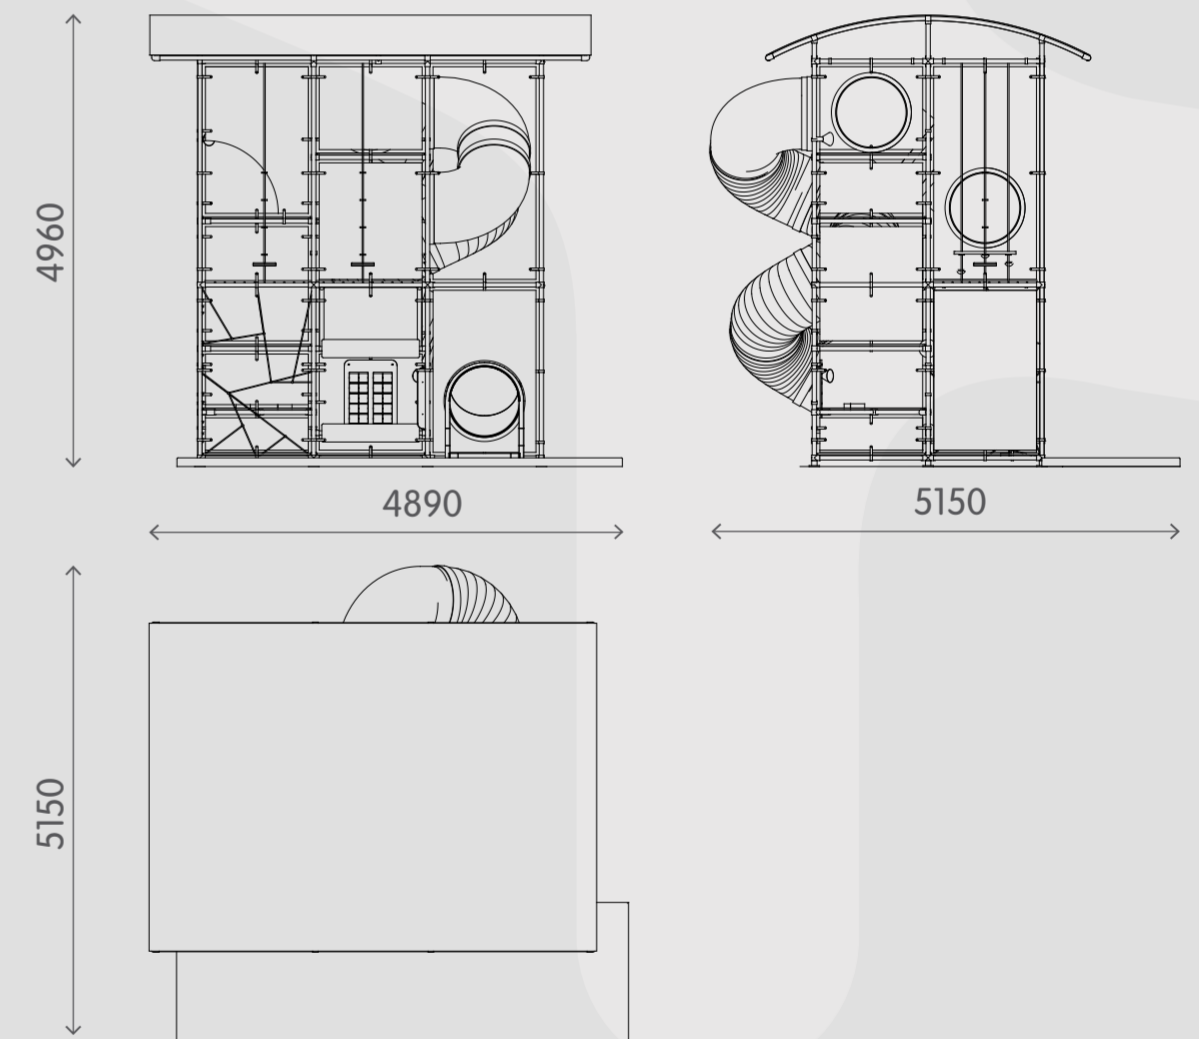

Fast and efficient access on one half and a challenging climb on the other, both supporting sense of space and muscle strength

Product information

Activities

- Slide
- 3D netting
- Net passage
- Tube
- Climbing wall
- Mechanical phone
- Play panels
- Moving disk
- Horizontal rolls

- Level changes
- Themed illustrations

Sizes

Age: 3-10

Capacity: 24 children

By adding freestanding activities you increase the children capacity.