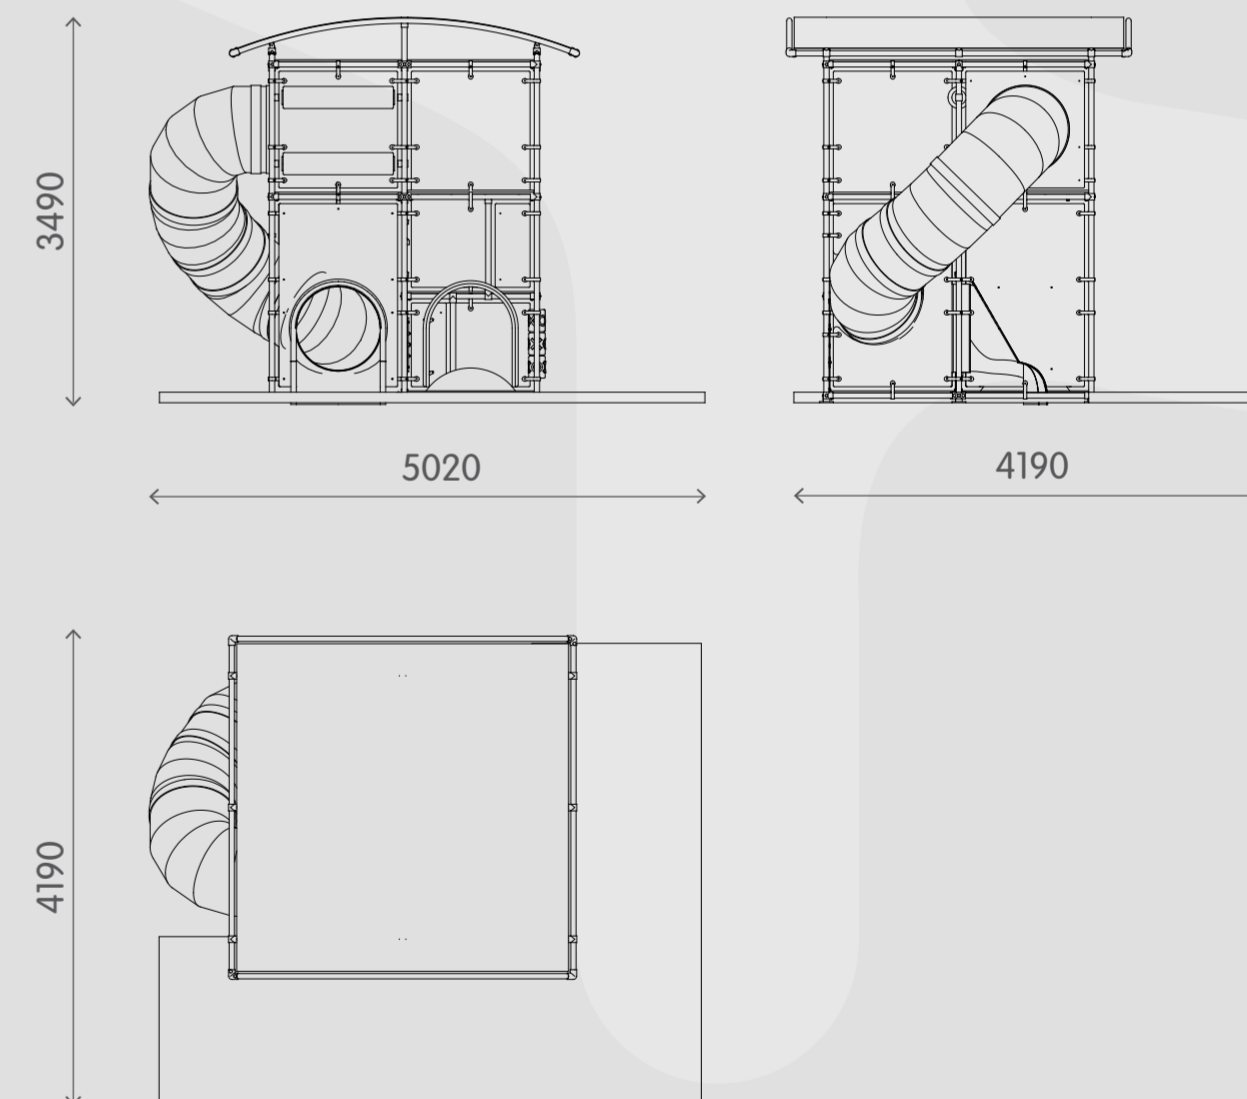

Range: E11-003 Kompan Modular Outdoor

Nature illustrations - support dramatic play, stimulating language development.

Manipulative panels help encourage cognitive development.

Sliding develops spatial awareness and sense of balance. Furthermore, the core muscles are trained when sitting upright going down.

Product information

Activities

- Slide
- Horizontal roll
- Dome
- Play panels
- Grips
- Floor netting
- Level changes
- Themed illustrations

Sizes

Age: 3-10

Capacity: 15 children

By adding freestanding activities you increase the children capacity.