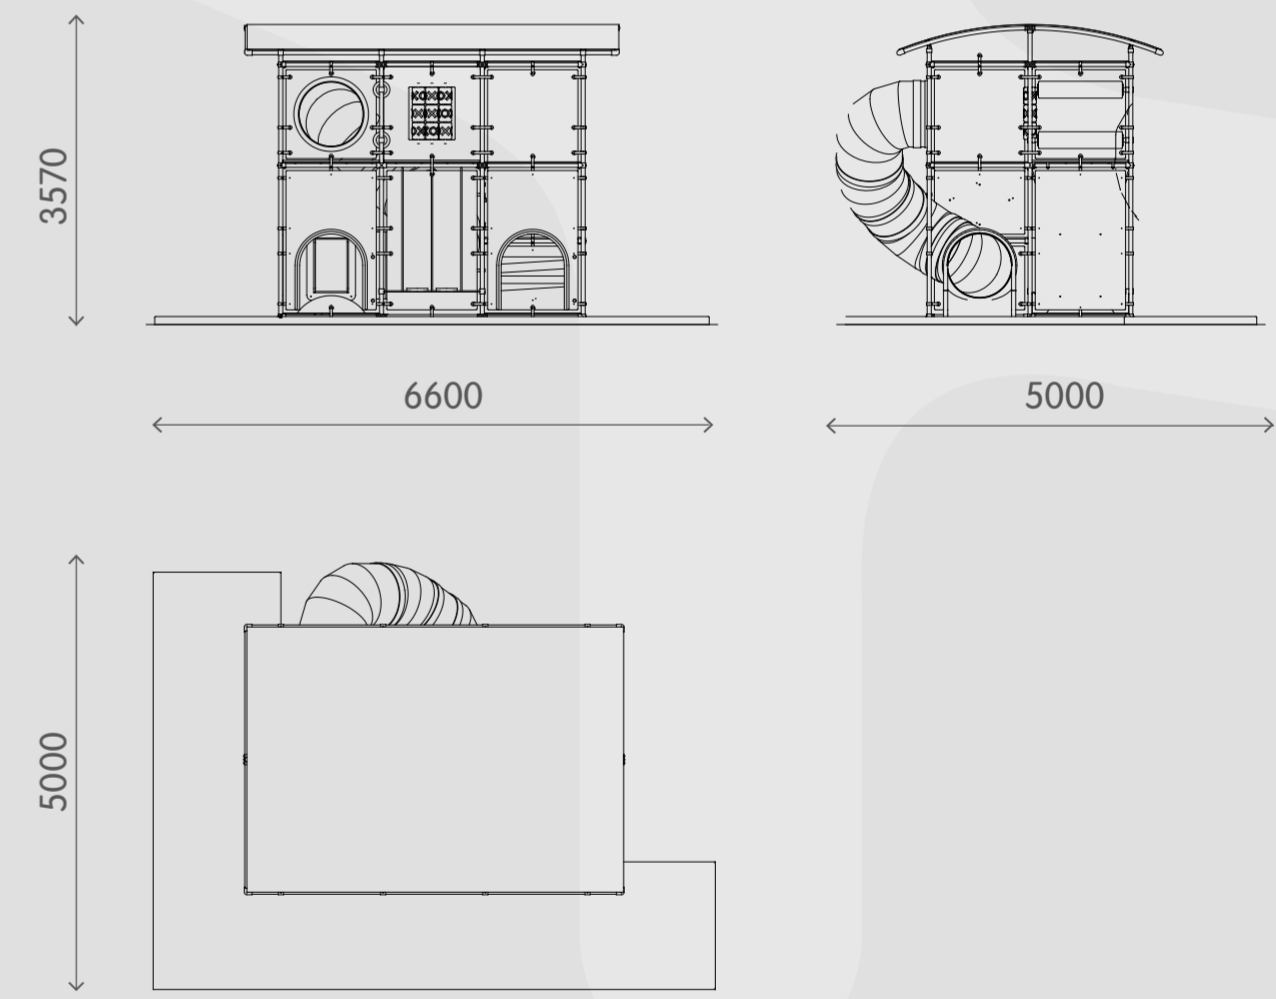

Safety floor for a soft landing.

Manipulative panels help encourage cognitive development.

Product information

Activities

- Slide
- Horizontal roll
- Dome
- Oxo
- Climbing panel
- Play Panel
- Moving disk
- Level changes
- Themed illustrations

Sizes

Age: 3-10

Capacity: 25 Children

By adding freestanding activities you increase the children capacity.