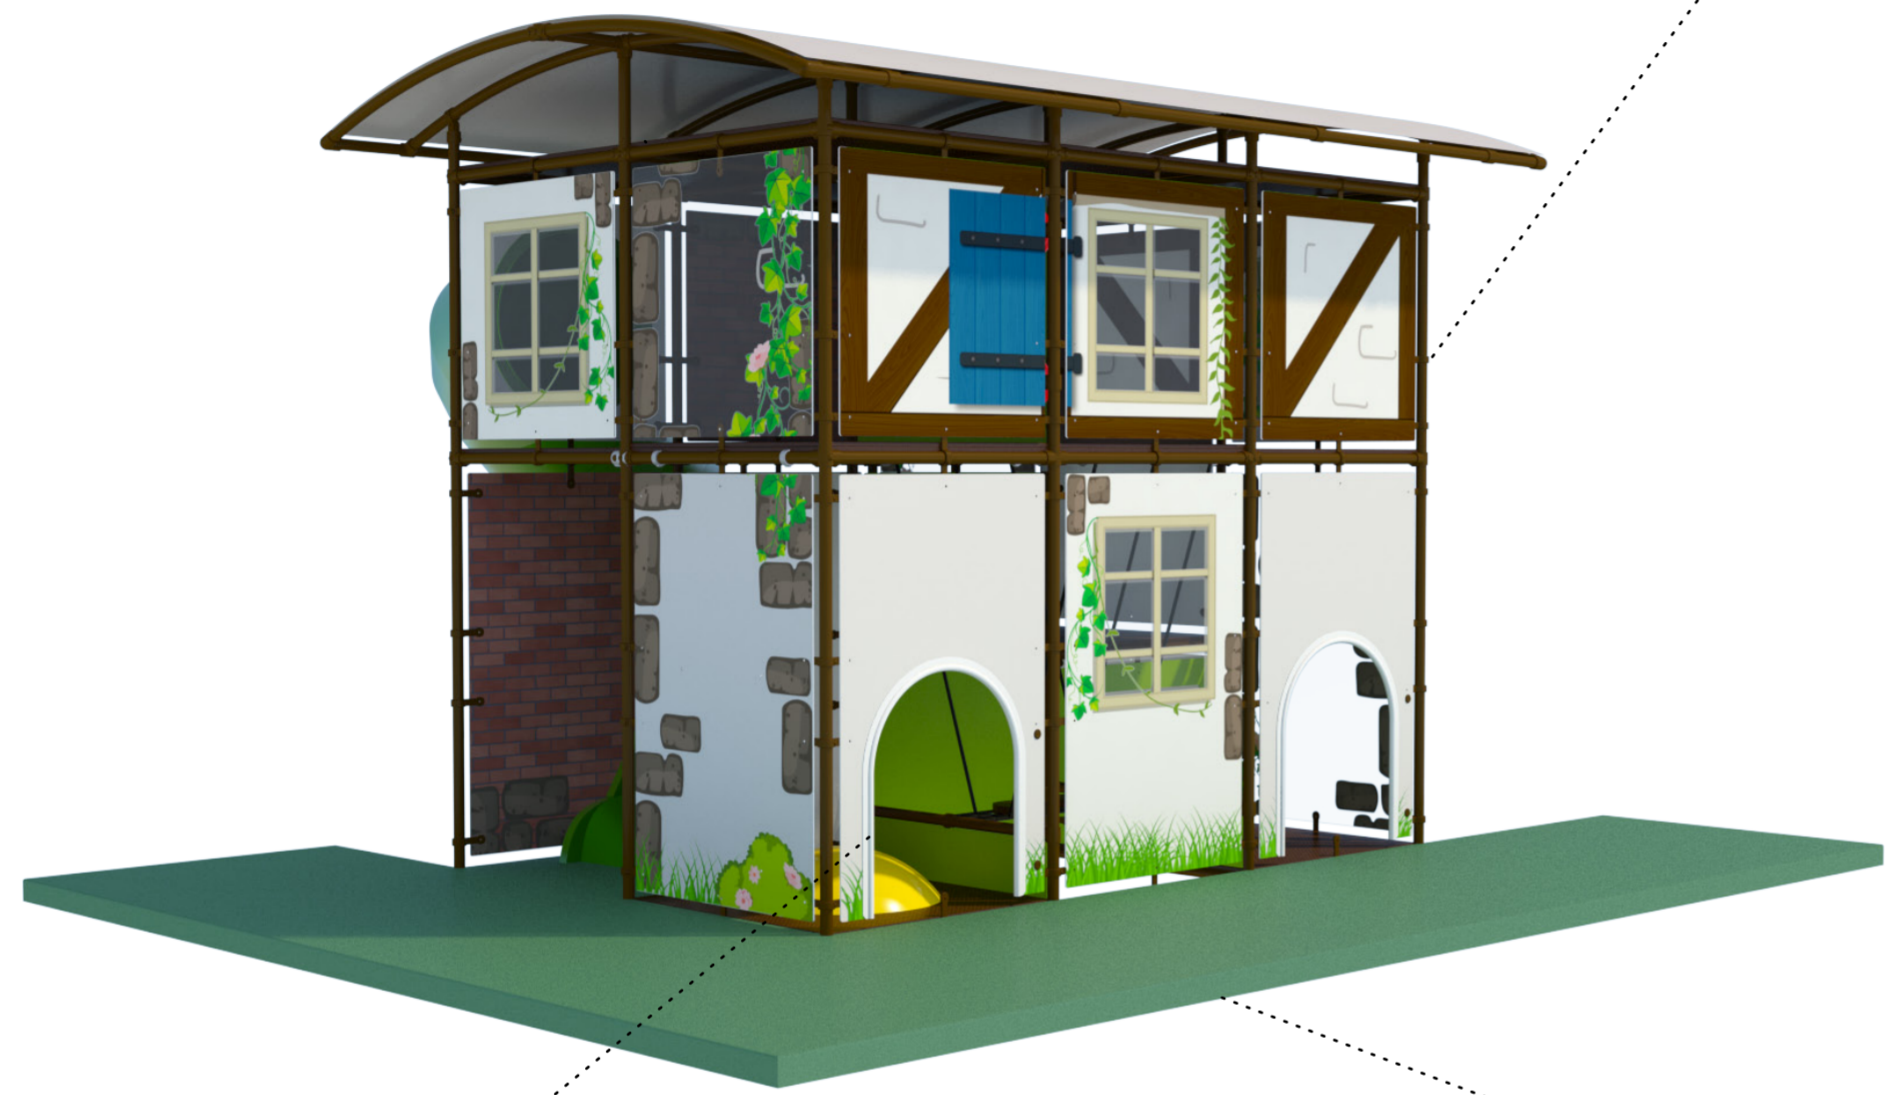

Range: E11-001 Kompan Modular Outdoor

Cottage illustrations - support dramatic play, stimulating language development.

The toddler's develop motor skills by crawling, climbing and by passing trough the activities.

Safety floor for a soft landing.

Manipulative panels help encourage cognitive development.

Product information

Activities

- Slide
- Horizontal roll
- Dome
- Oxo
- Climbing panel
- Play Panel
- Moving disk
- Level changes
- Themed illustrations

Sizes

Age: 3-10

Capacity: 25 Children

By adding freestanding activities you increase the children capacity.