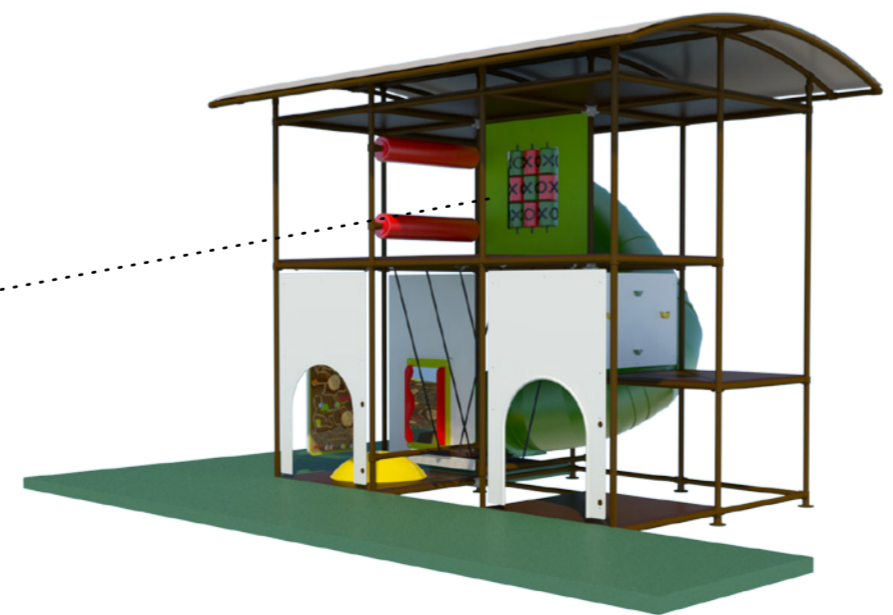

Range: E11-001 Kompan Modular Outdoor

Cottage illustrations - support dramatic play, stimulating language development.

The toddler's develop motor skills by crawling, climbing and by passing trough the activities.

Safety floor for a soft landing.

Manipulative panels help encourage cognitive development.

Product information

Activities

- Slide
- Horizontal roll
- Dome
- Oxo
- Climbing panel
- Play Panel
- Moving disk
- Level changes
- Themed illustrations

Sizes

Age: 3-10

Capacity: 25 Children

By adding freestanding activities you increase the children capacity.