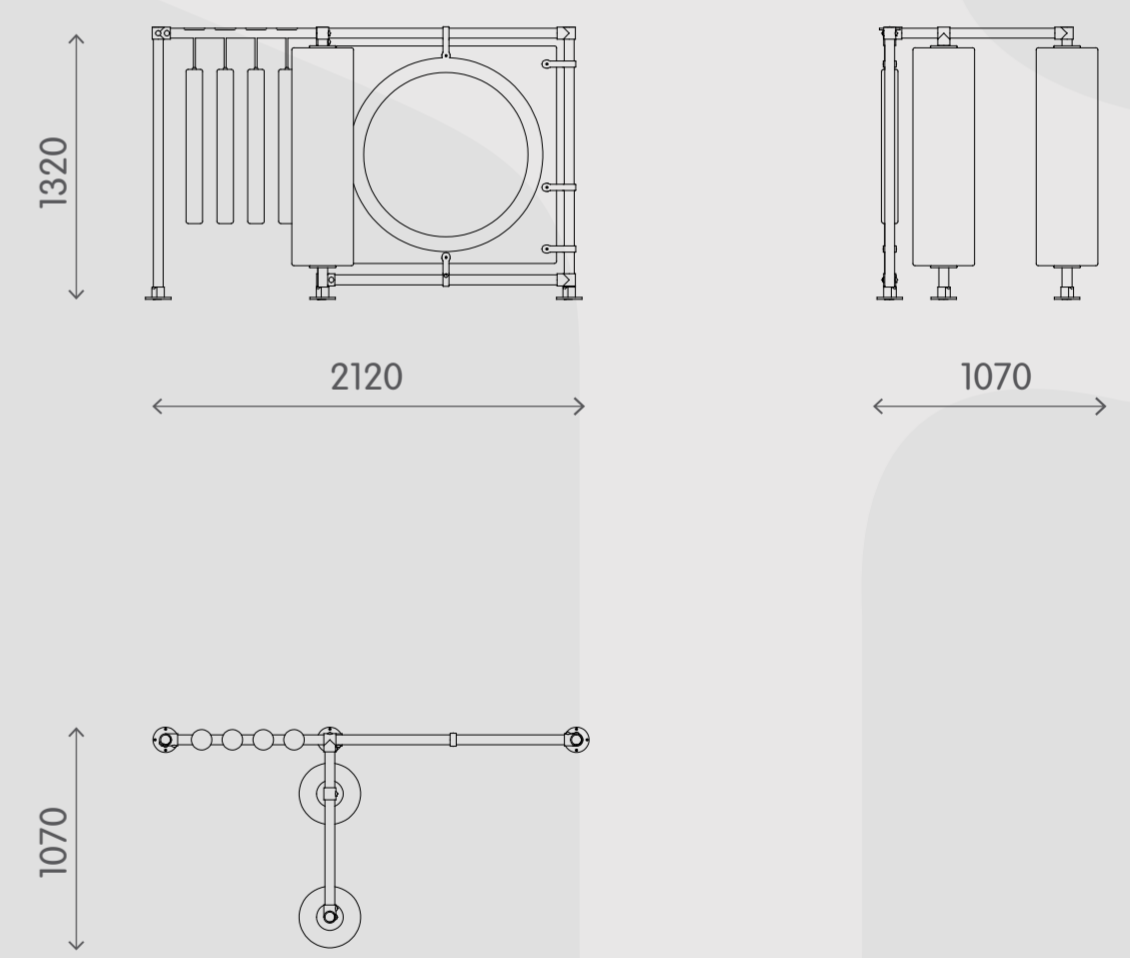

The toddlers develop motor skills by crawling, climbing and by passing through the activities.

Product information

Activities

- Hanging noodles
- Funny passage
- Vertical roll
- Floor stickers

Sizes

Age: 3-10