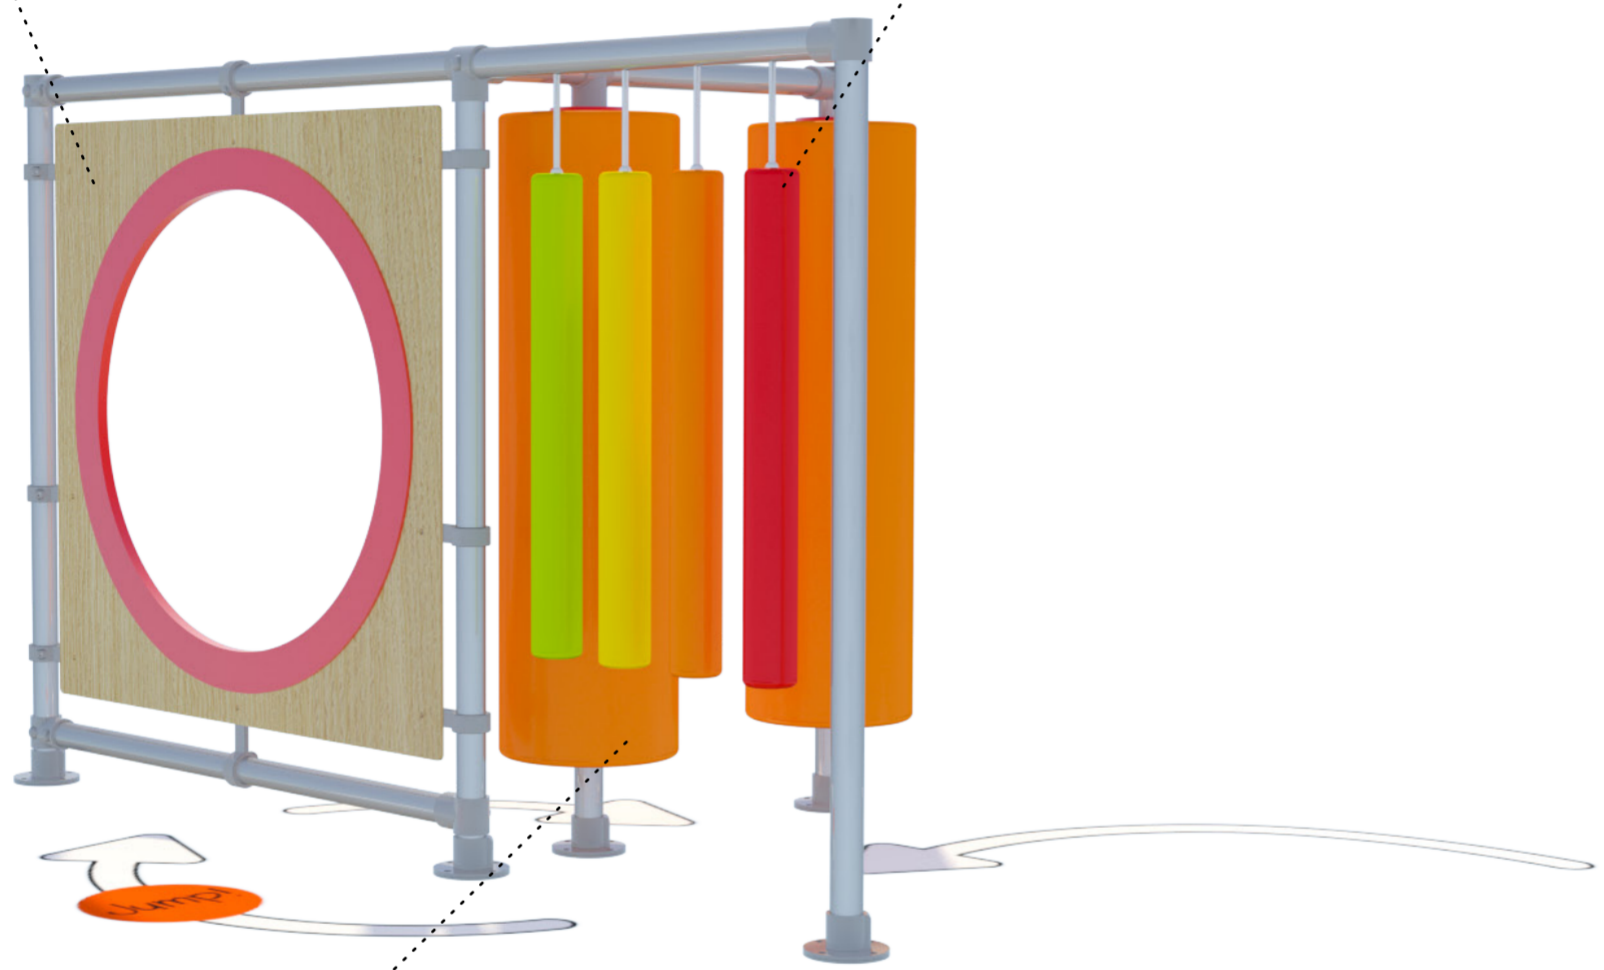

Range: I20-050 Kompan Modular

Come in many different themes and can be thematised to your brand.

The dynamic play solutions encourage the children to be physical and experience the dizzying feeling from swinging between the elastic noodles

The toddlers develop motor skills by crawling, climbing and by passing through the activities.

Product information

Activities

- Hanging noodles
- Funny passage
- Vertical roll
- Floor stickers

Sizes

Age: 3-10