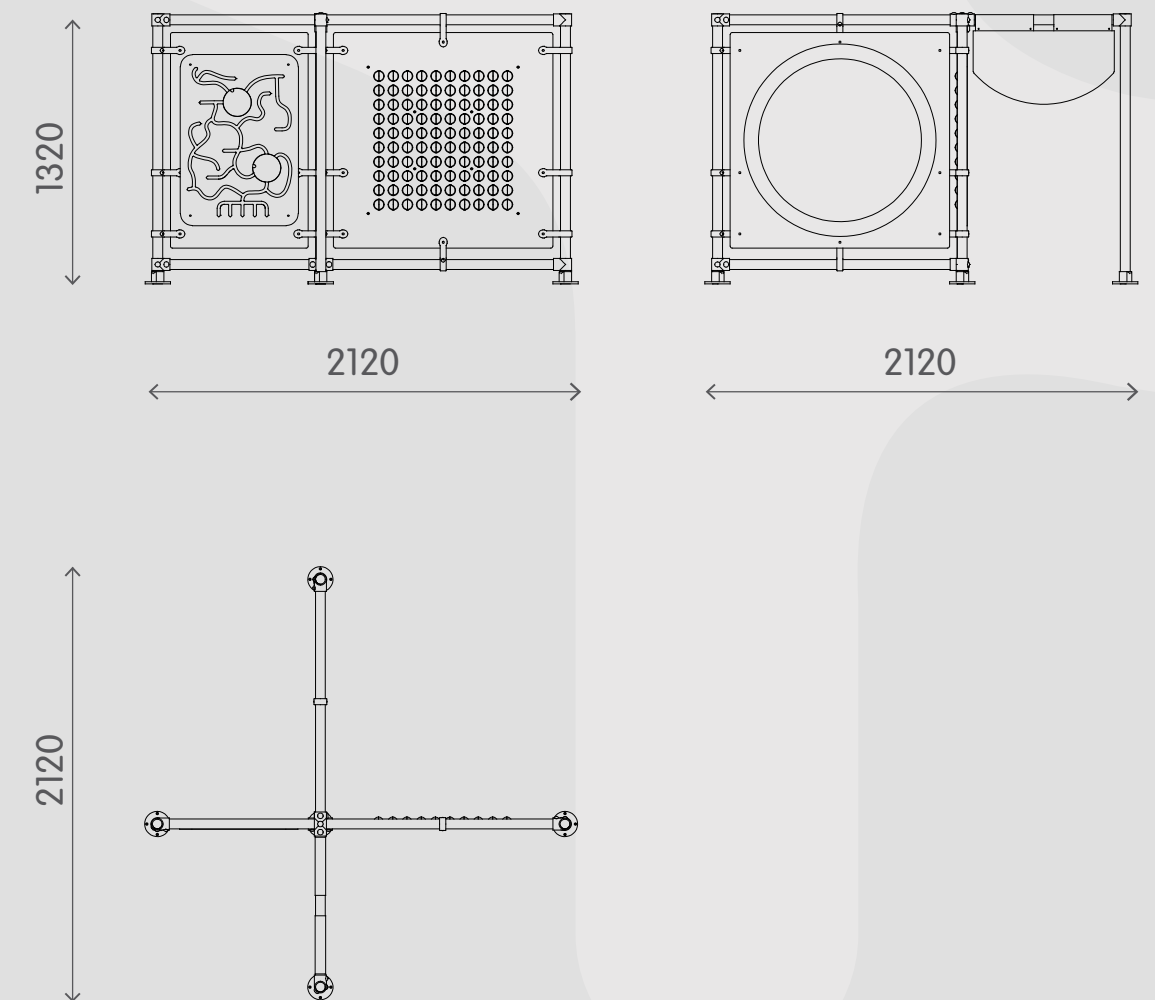

Range: I20-049 Kompan Modular

Manipulative panels help encourage cognitive development

Nature illustrations - support dramatic play, stimulating language development.

The toddler's develop motor skills by crawling, climbing and by passing through the activities.

Product information

Activities

- Funny passage
- Play panel
- Ball wall
- Floor stickers
- Flap
- Themed illustrations

Sizes

Age: 3-10

Capacity: NA

By adding freestanding activities you increase the children capacity in the room.