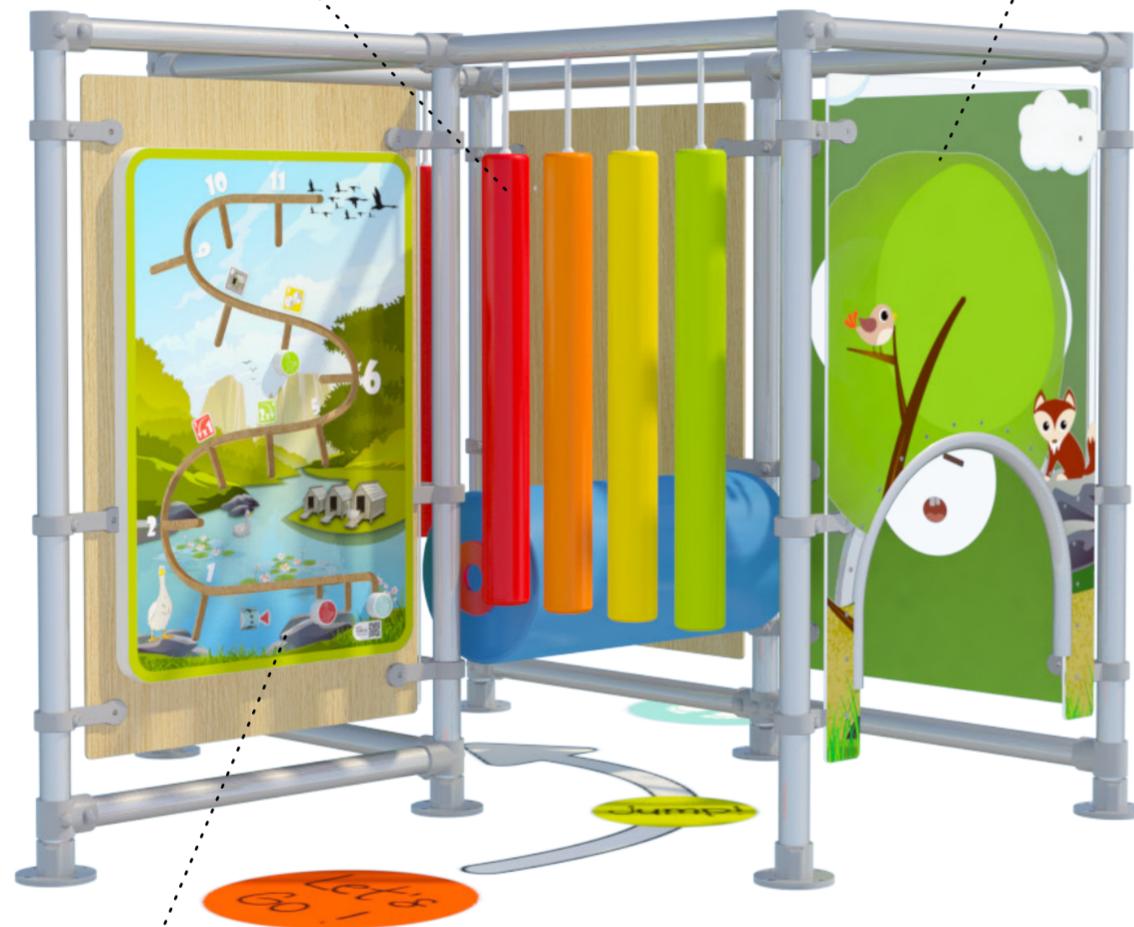

Range: I20-048 Kompan Modular

The dynamic play solutions encourage the children to be physical and experience the dizzying feeling from swinging between the elastic noodles

Come in many different themes and can be thematised to your brand.

Manipulative panels help encourage cognitive development.

Product information

Activities

- Funny passage
- Play panels
- Funny faces panels
- Hanging noodles
- Horizontal roll
- Floor stickers
- Themed illustrations

Sizes

Age: 3-10

Capacity: NA

By adding freestanding activities you increase the children capacity in the room.