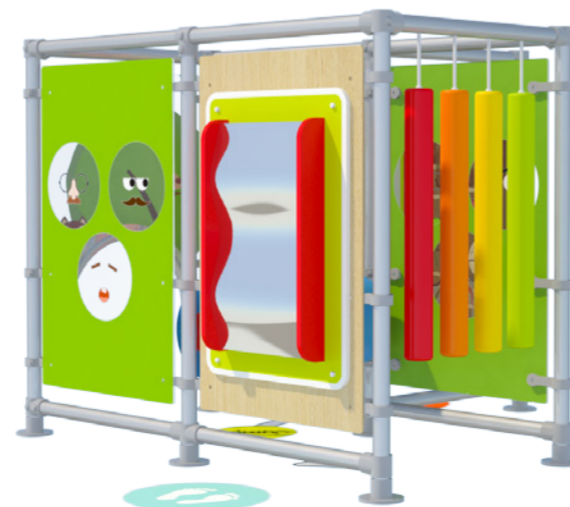

Range: I20-048 Kompan Modular

The dynamic play solutions encourage the children to be physical and experience the dizzying feeling from swinging between the elastic noodles

Come in many different themes and can be thematised to your brand.

Manipulative panels help encourage cognitive development.

Product information

Activities

- Funny passage
- Play panels
- Funny faces panels
- Hanging noodles
- Horizontal roll
- Floor stickers
- Themed illustrations

Sizes

Age: 3-10

Capacity: NA

By adding freestanding activities you increase the children capacity in the room.