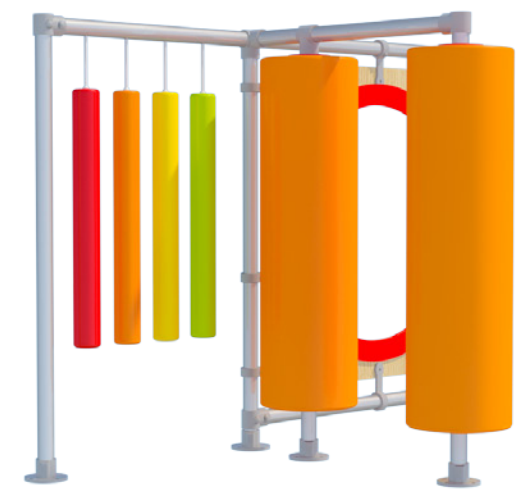

# Range: I20-050 Kompan Modular

The dynamic play solutions encourage the children to be physical and experience the dizzying feeling from swinging between the elastic noodles

The playful colors invite children to play.

The toddler's develop motor skills by crawling, climbing and by passing through the activities.