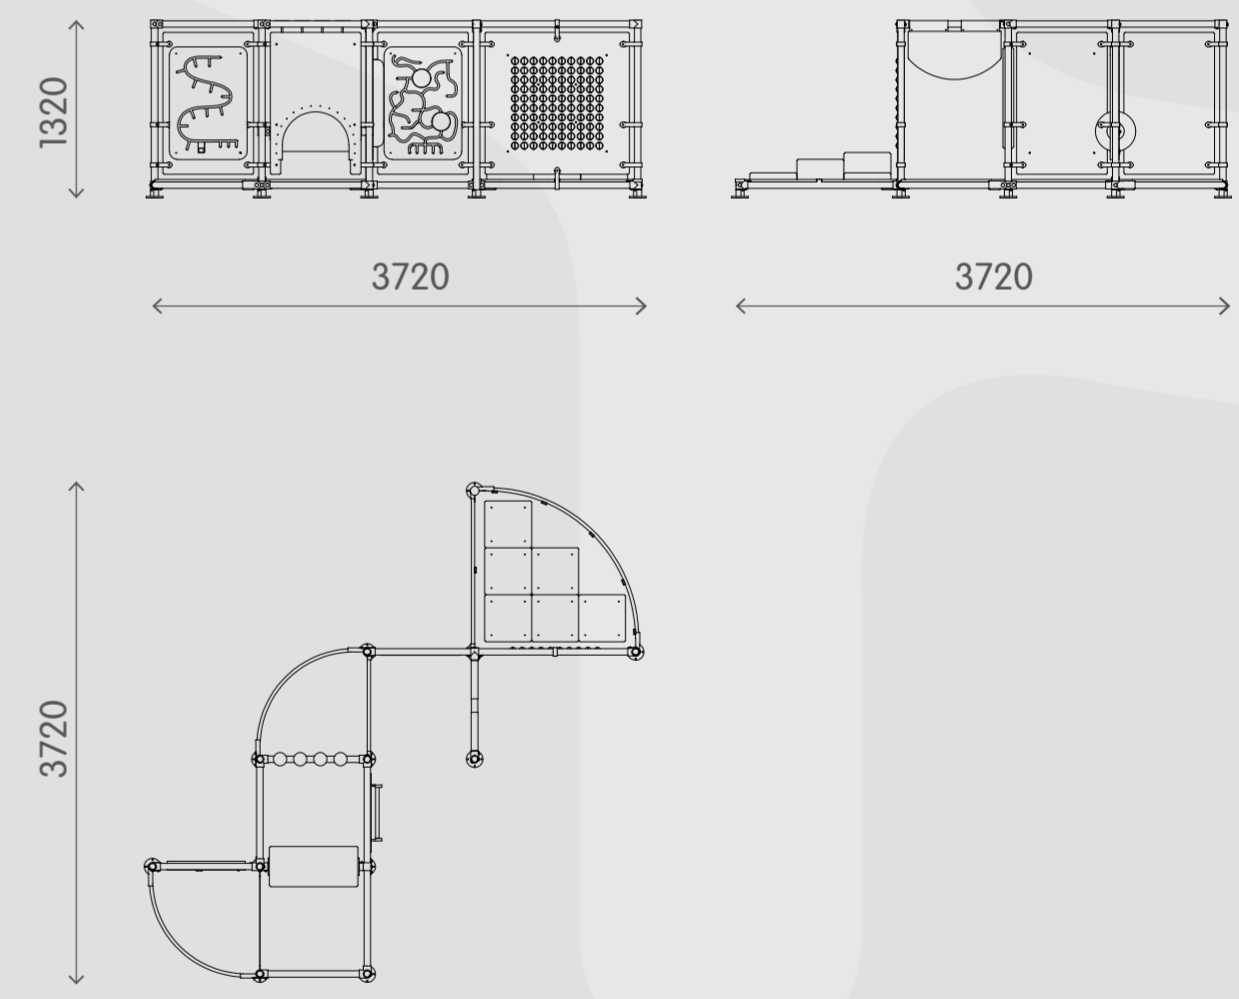

Themed illustrations

Sizes

Age: 3-10

Capacity: NA

By adding freestanding activities you increase the children capacity in the room.