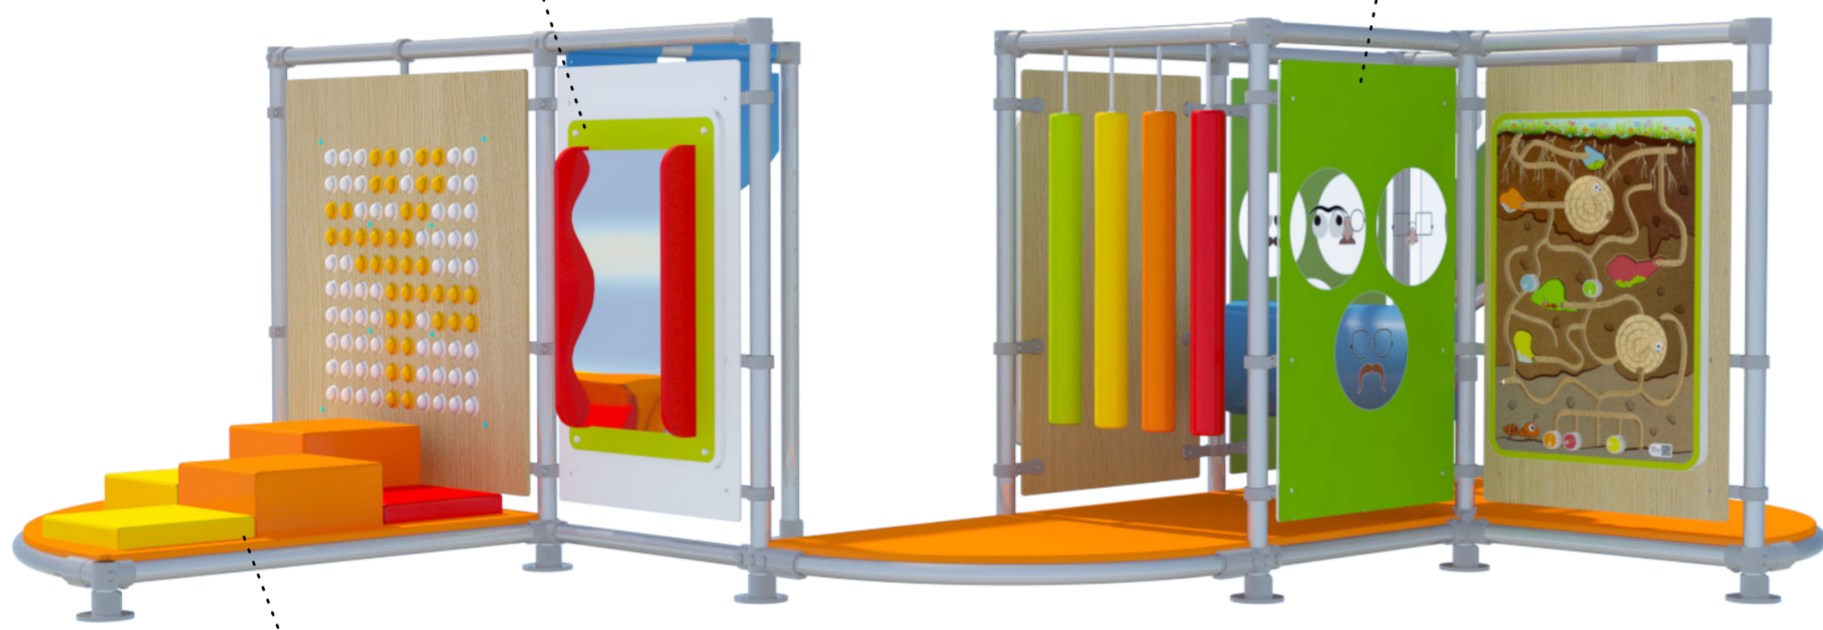

# Range: I20-046 Kompan Modular

Manipulative panels help encourage cognitive development.

With its playful and imaginative design, it can enhance any environment. Many other themes are available.

The toddler's develop motor skills by crawling, climbing and by passing through the activities.

### Activities

- Funny passage
- Play panels
- Ball wall
- Funny faces panels
- Hanging noodles
- Horizontal roll
- Floor boxes
- Flap

### Sizes

Age: 3-10

Capacity: NA

By adding freestanding activities you increase the children capacity in the room.