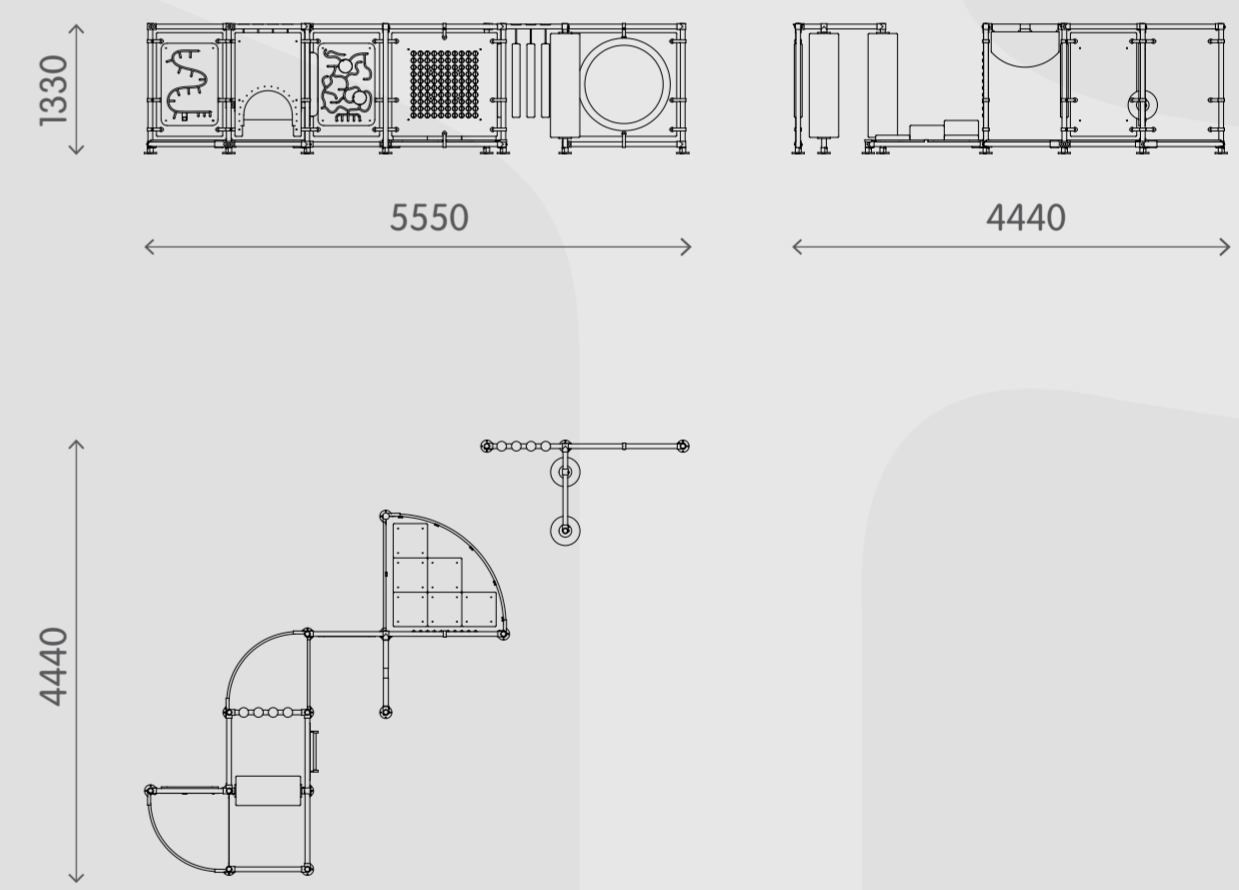

Manipulative panels help encourage cognitive development.

Product information

Activities

- Funny passage
- Play panels
- Ball wall
- Funny faces panels
- Hanging noodles
- Horizontal roll
- Vertical roll
- Floor boxes
- Flap

Themed illustrations

Sizes

Age: 3-10
Capacity: 7

By adding freestanding activities you increase the children capacity in the room.

All images used are for illustrative purposes only