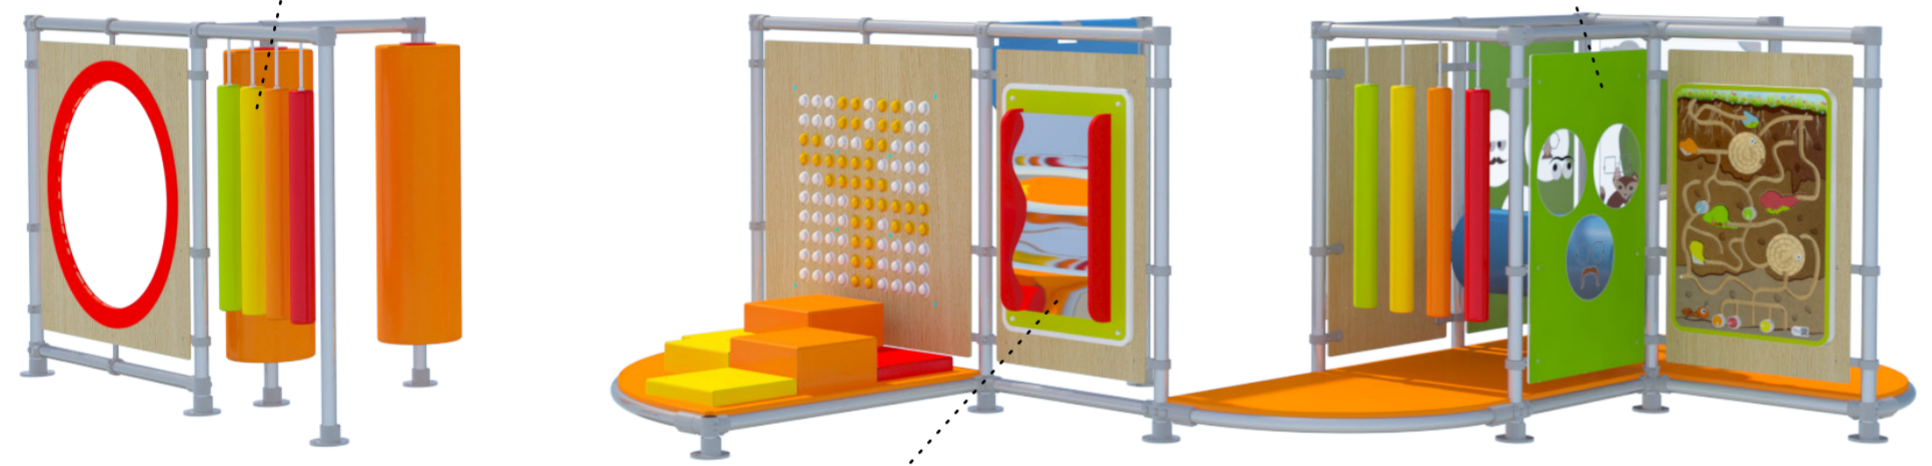

Range: I20-036 Kompan Modular

The dynamic play solutions encourage the children to be physical and experience the dizzying feeling from swinging between the elastic noodles

Come in many different themes and can be thematised to your brand.

Manipulative panels help encourage cognitive development.

Product information

Activities

- Funny passage
- Play panels
- Ball wall
- Funny faces panels
- Hanging noodles
- Horizontal roll
- Vertical roll
- Floor boxes
- Flap

Themed illustrations

Sizes

Age: 3-10
Capacity: 7

By adding freestanding activities you increase the children capacity in the room.

All images used are for illustrative purposes only