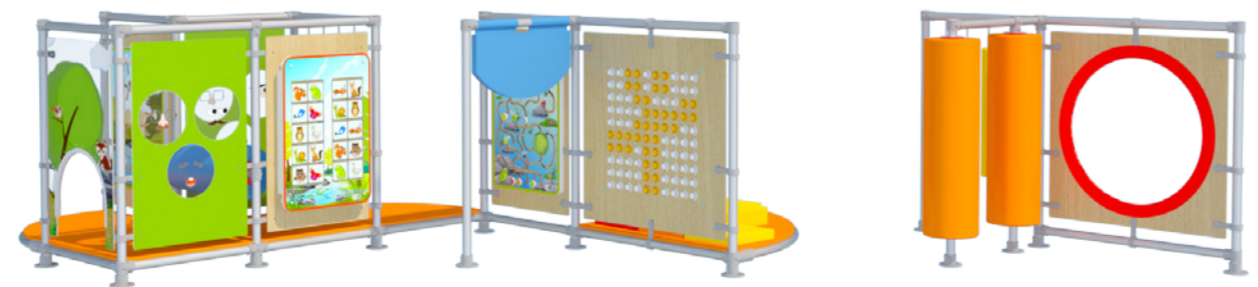

Range: I20-036 Kompan Modular

The dynamic play solutions encourage the children to be physical and experience the dizzying feeling from swinging between the elastic noodles

Come in many different themes and can be thematised to your brand.

Manipulative panels help encourage cognitive development.

Product information

Activities

- Funny passage
- Play panels
- Ball wall
- Funny faces panels
- Hanging noodles
- Horizontal roll
- Vertical roll
- Floor boxes
- Flap

Themed illustrations

Sizes

Age: 3-10
Capacity: 7

By adding freestanding activities you increase the children capacity in the room.

All images used are for illustrative purposes only