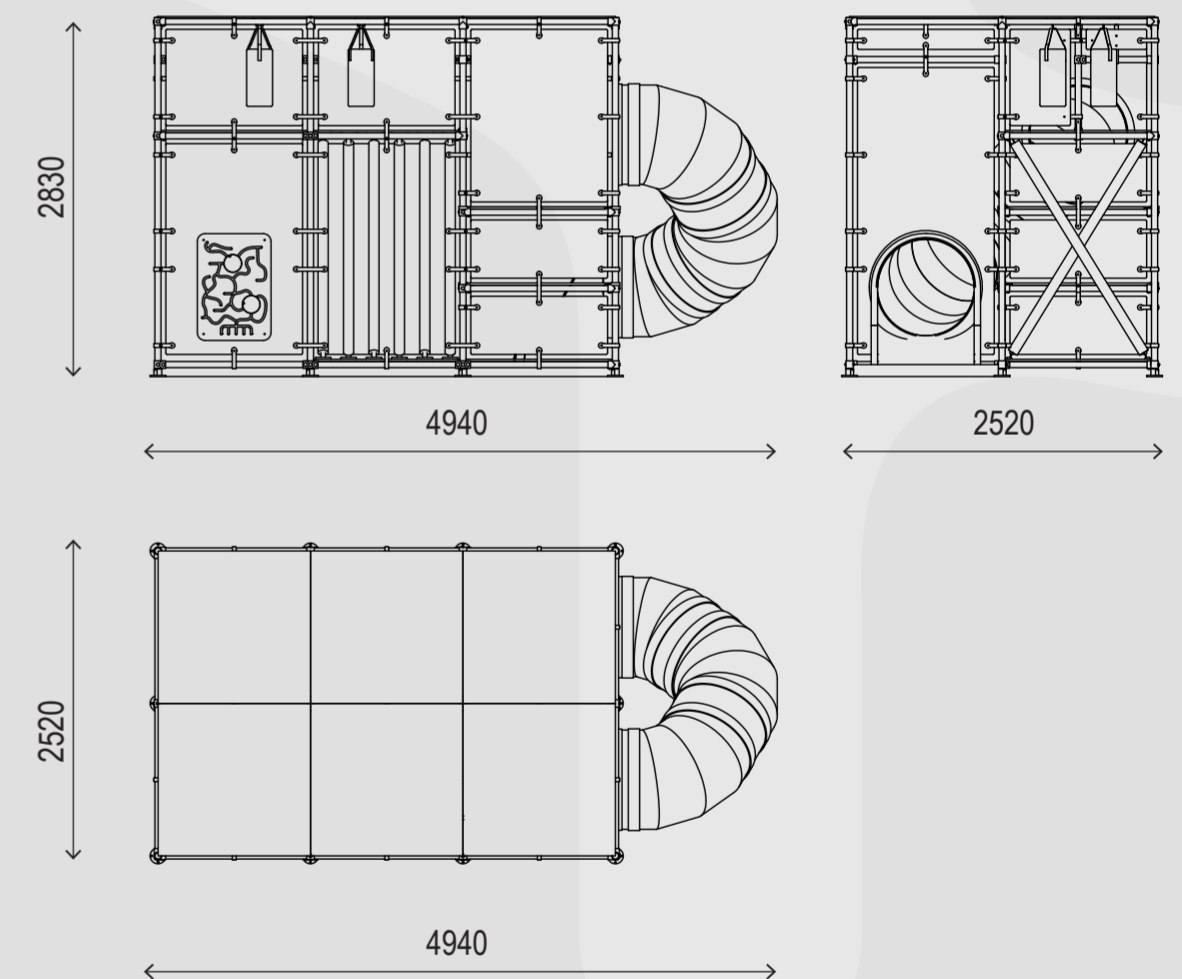

Range: I20-032 Kompan Modular

Manipulative panels help encourage cognitive development.

No matter their age, children loves a good slide! When visiting a playground the slide is often the activity they run to first.

Product information

Activities

- Play panel
- Elastic passage
- Floor passages
- Punching bags
- Spiral slide
- Level changes
- Themed illustrations

Sizes

Age: 3-10

Capacity: XX Children

By adding freestanding activities you increase the children capacity in the room.