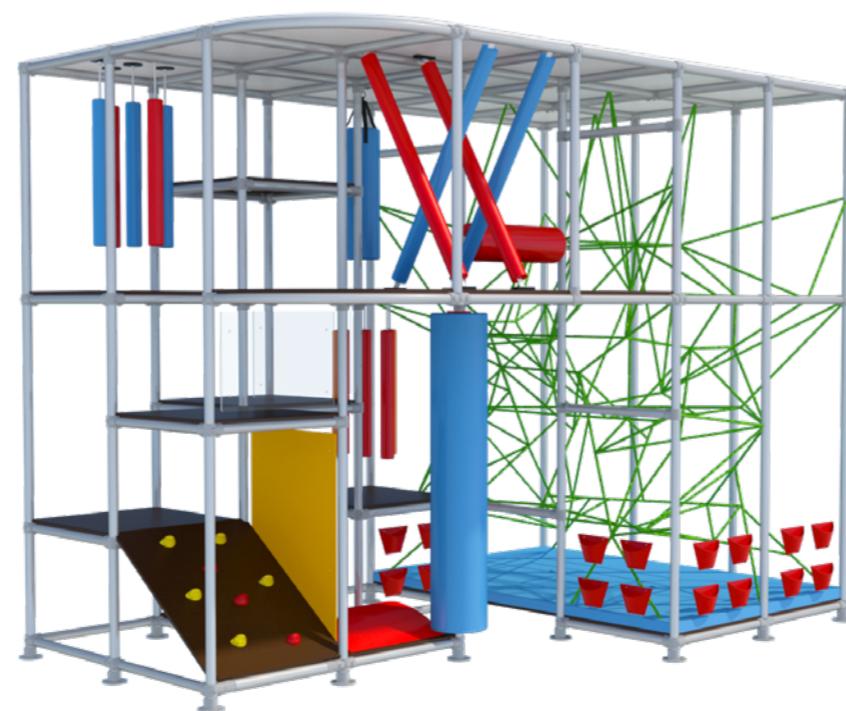

Range: I18-100 Kompan Modular

Our playgrounds are packed with play activities from head to toe, allowing every child to find a challenge or play activity suitable for their level.

The 3D net structures challenge the children's cross-coordination skills as well as their physical strength

The climbing panel challenge the children's cross-coordination skills as well as their physical strength.

Store your shoes in the integrated shoe holders.

Product information

Activities

- Shoe holders
- Play panel
- Vertical roll
- Bump
- Sloped climbing panel
- Elastic passage
- Hanging noodles
- Horizontal roll

- 3D net
- Level changes
- Themed illustrations

Sizes

Age: 3-10

Capacity: 27 Children

By adding freestanding activities you increase the children capacity in the room.