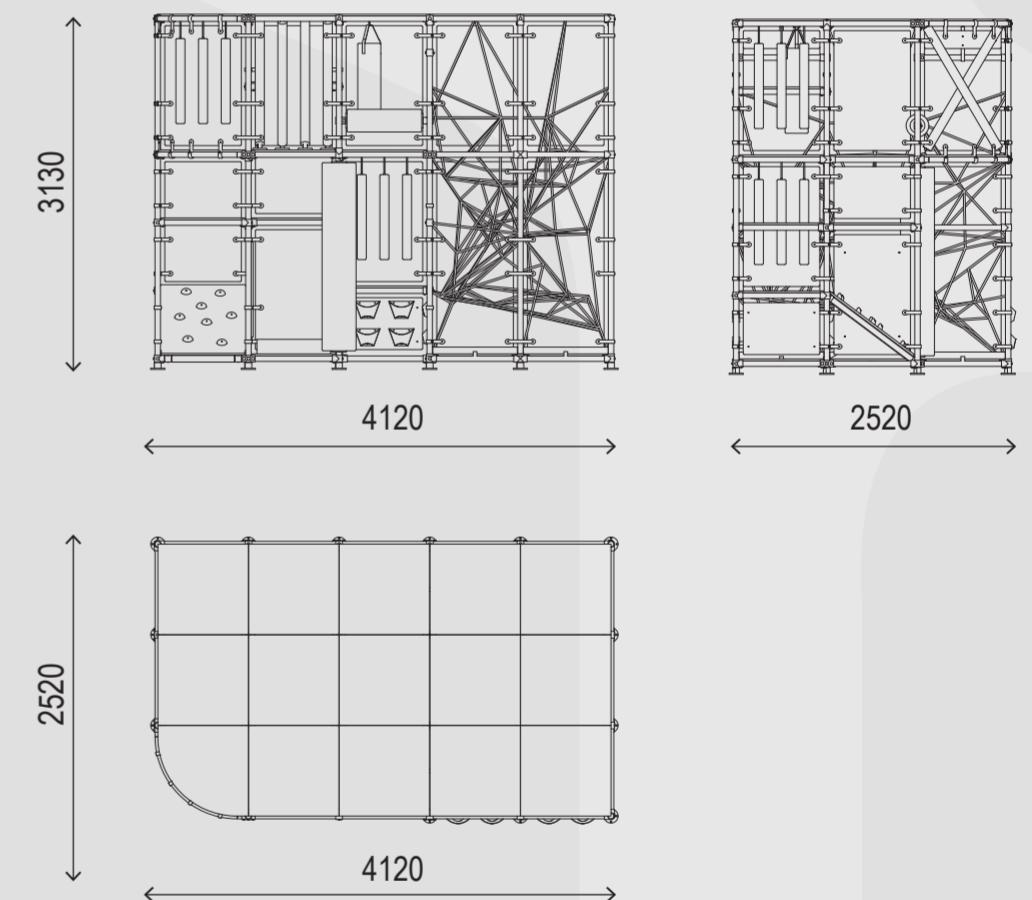

The climbing panel challenge the children's cross-coordination skills as well as their physical strength.

Store your shoes in the integrated shoe holders.

Product information

Activities

- Shoe holders
- Play panel
- Vertical roll
- Bump
- Sloped climbing panel
- Elastic passage
- Hanging noodles
- Horizontal roll

- 3D net
- Level changes
- Themed illustrations

Sizes

Age: 3-10

Capacity: 27 Children

By adding freestanding activities you increase the children capacity in the room.