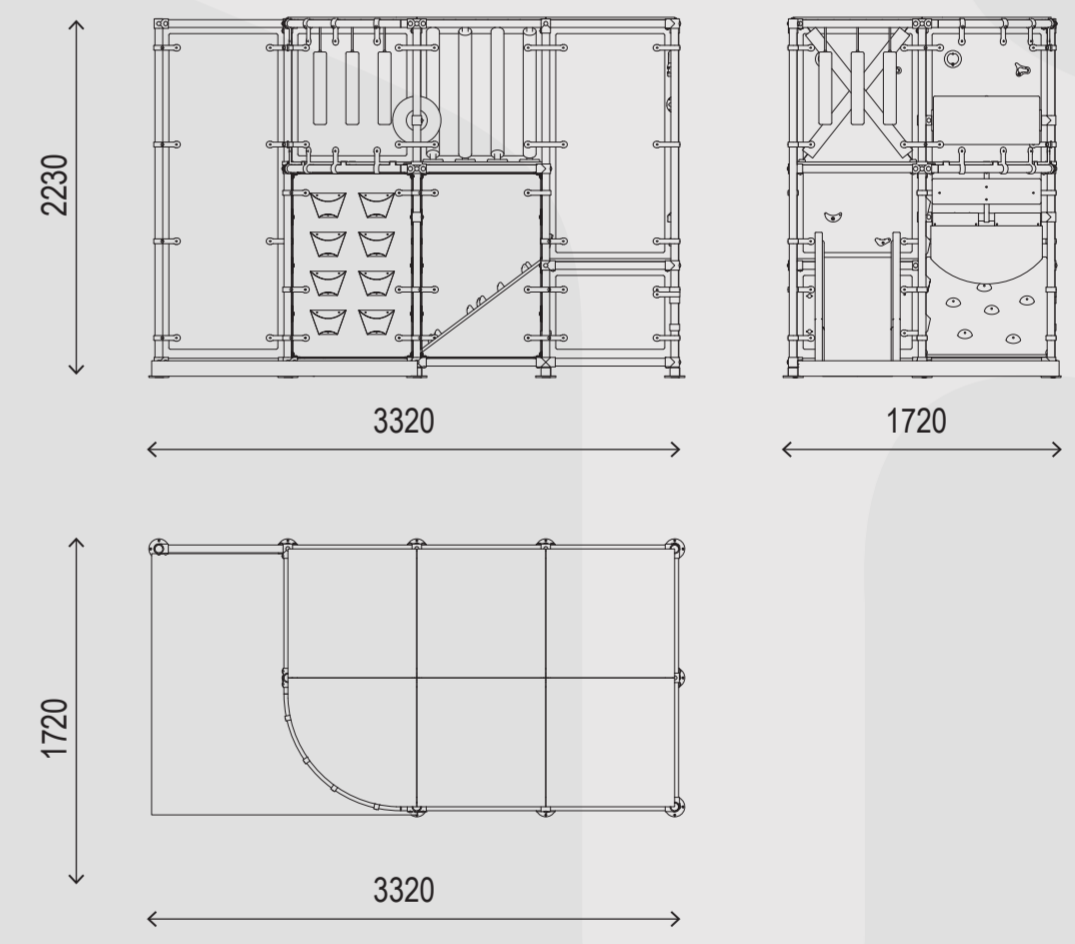

Activities

- Shoe holder
- Passage flap
- Sloped climbing panel
- Climbing wall
- Toddler slide
- Elastic passage
- Horizontal roll
- Hanging noodles

- Level changes
- Themed illustrations

Sizes

Age: 3-10