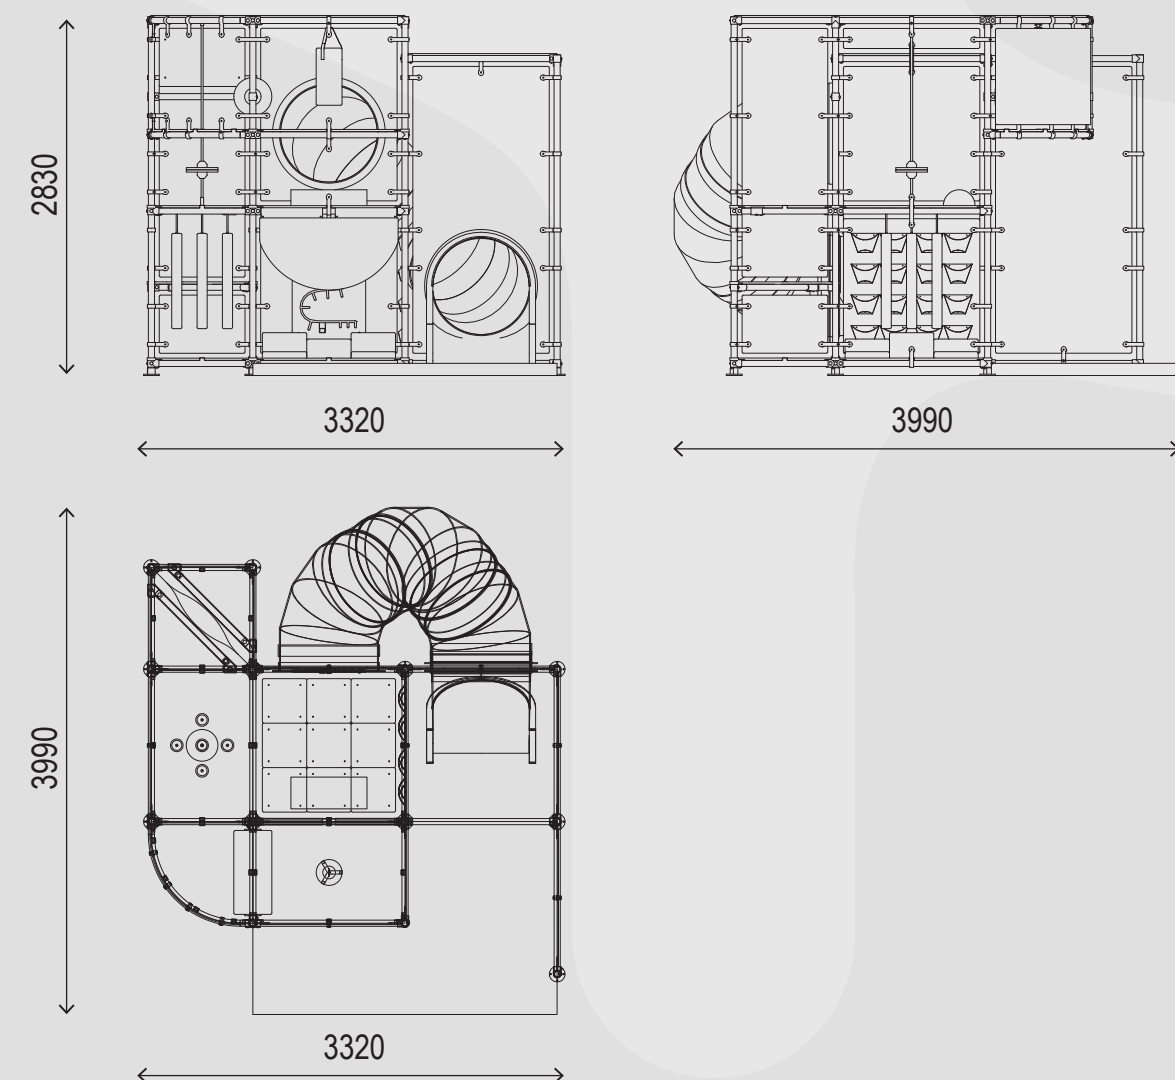

Sizes

Age: 3-10

Capacity: 11 Children

By adding freestanding activities you increase the children capacity in the room.