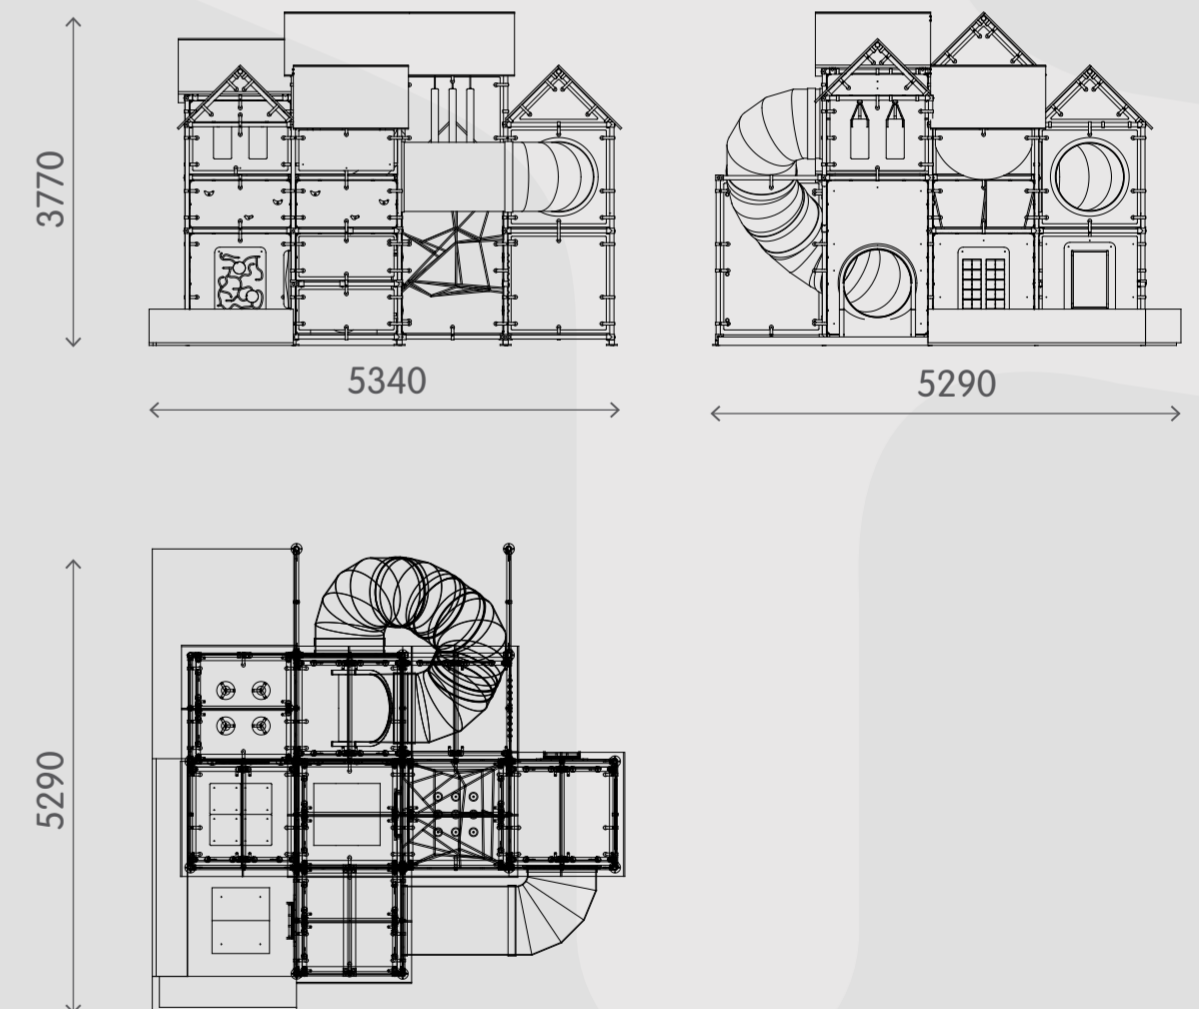

The open toddler zone allows toddlers to learn and explore the world through play

Being above ground levels trains the child's spatial awareness

All images used are for illustrative purposes only

Product information

Activities

- Slide
- Parental seating
- Climbing panel
- Climbing tube
- Flap
- 3D netting
- Ball wall
- Hanging noodles

- Punching bag
- Bump
- Wave
- Level changes
- Play panels
- Themed illustrations

Sizes

Age: 3-10

Capacity: NA

By adding freestanding activities you increase the children capacity in the room.