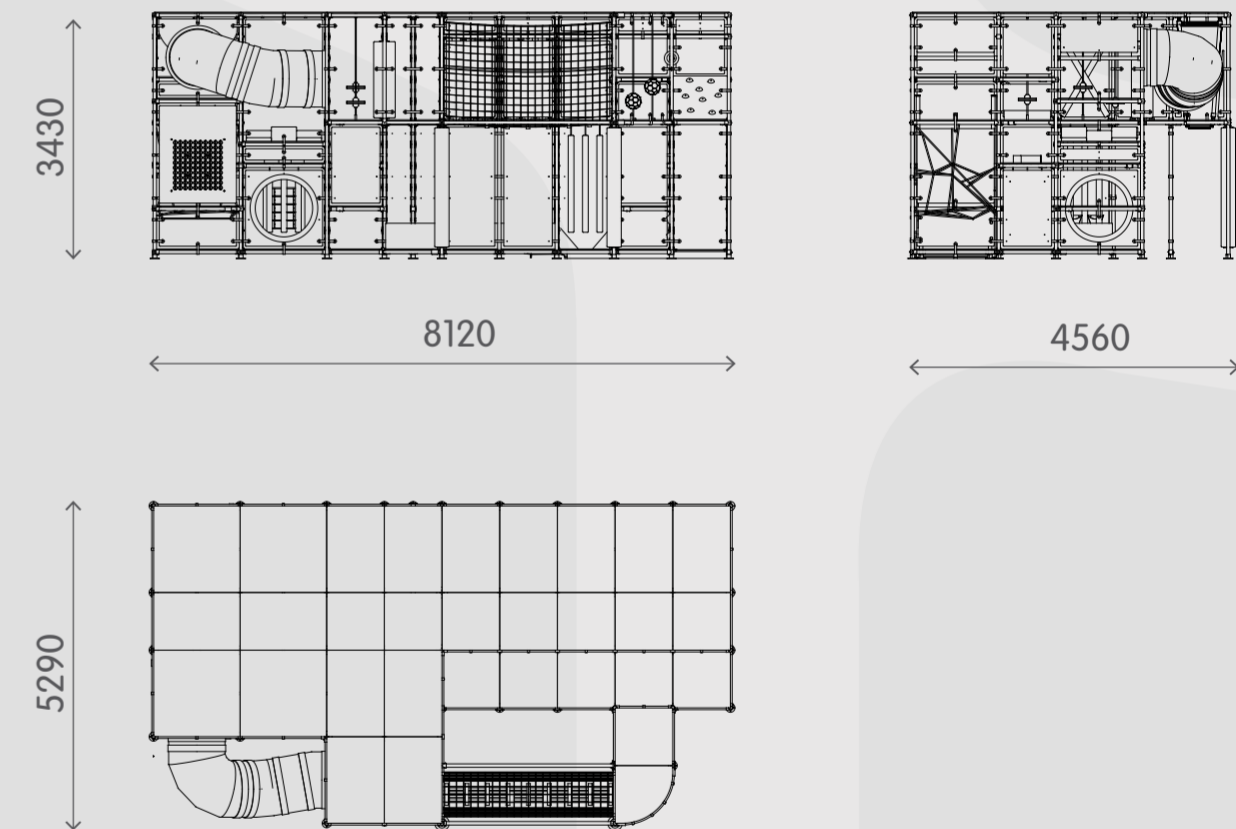

All images used are for illustrative purposes only

Product information

Activities

- Slide
- Horizontal roll
- Vertical roll
- Moving disk
- Soccer ball
- Trapeze
- Collar
- Floor boxes
- Cloud seat
- Monkey bridge

- Bump
- Flap
- Hanging noodles
- Elastic club
- Play panels
- Climbing slop
- 3D netting
- Tube passage
- Ball wall
- Themed illustrations

Sizes

Age: 3-10

Capacity: 82 children

By adding freestanding activities you increase the children capacity in the room.