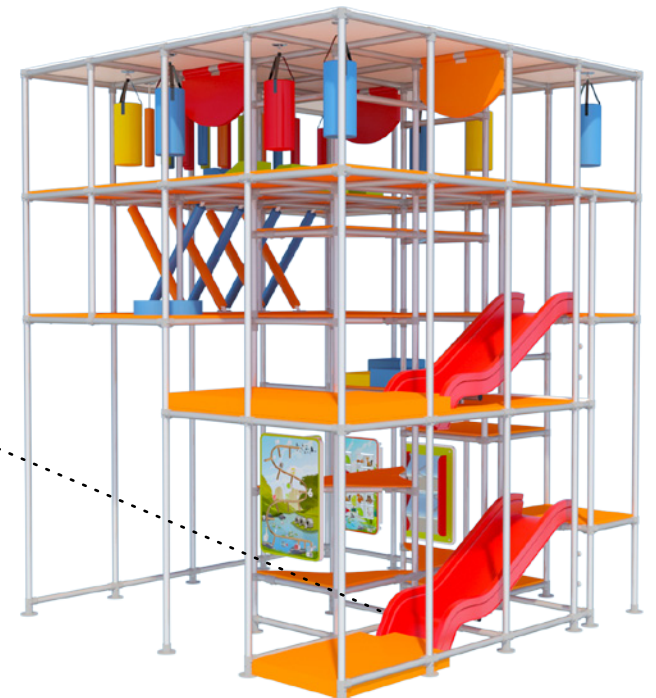

# Range: I18-071 Kompan Modular

Caregivers and adults can interact with the children through the transparent design, providing an extra sense of security.

Ocean illustrations - Support dramatic play, stimulating language development

Manipulative panels help encourage cognitive development.

No matter their age, children love a good slide! When visiting a playground the slide is often the activity they run to first.

All images used are for illustrative purposes only

### Activities

- Small slide
- Flap
- Floor boxes
- Tric trac
- Hanging noodles
- Play panels
- Cloud seat
- Punching ball

- Funny passage
- Elastic club
- Level changes
- Themed illustrations

### Sizes

Age: 3-10

Capacity: 34 Children

By adding freestanding activities you increase the children capacity in the room.