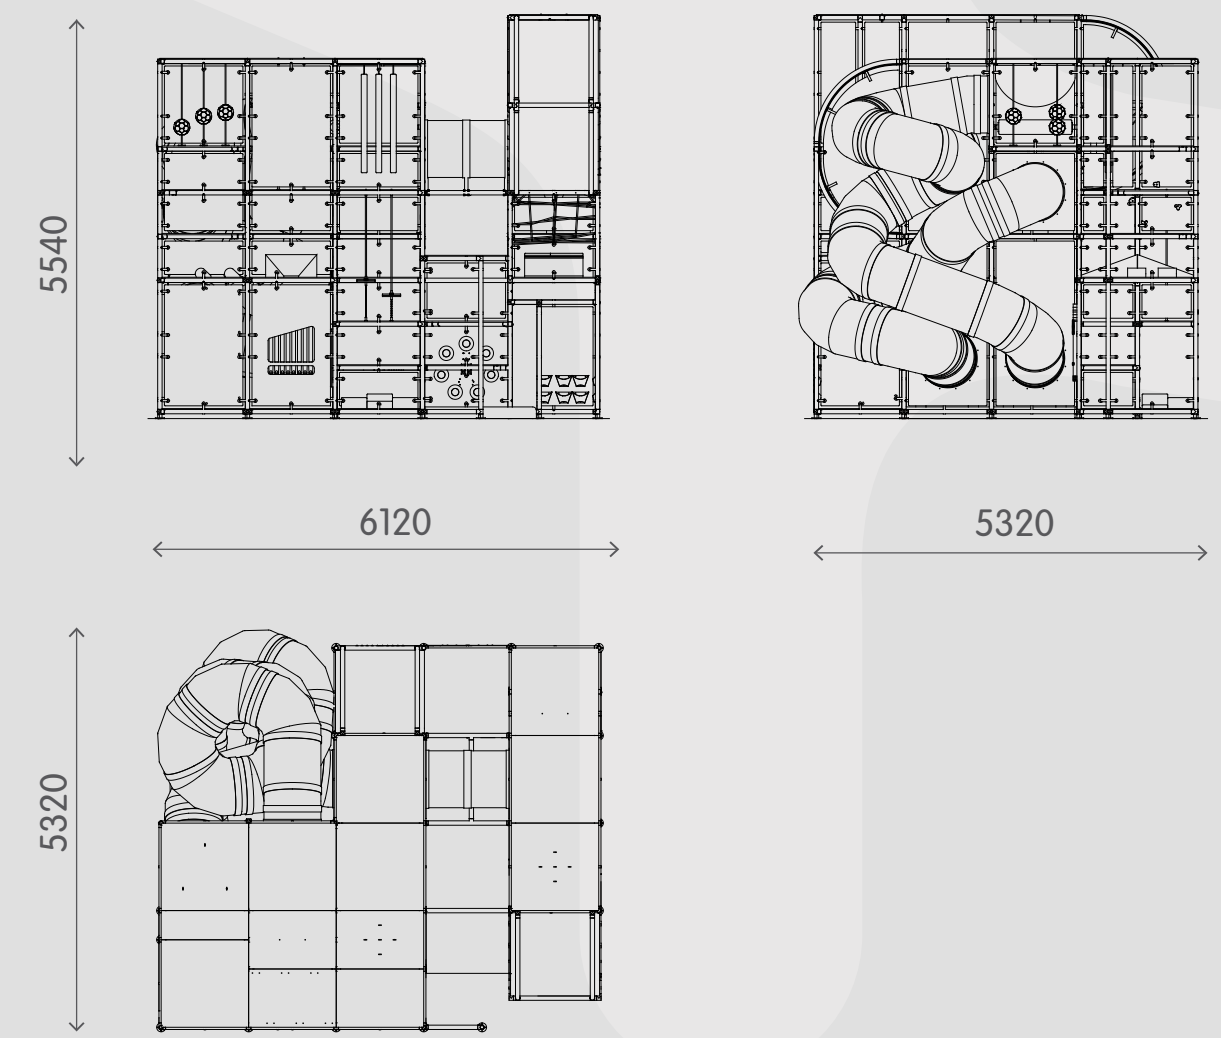

Sizes

Age: 3-10

Capacity: 69 children

By adding freestanding activities you increase the children capacity in the room.