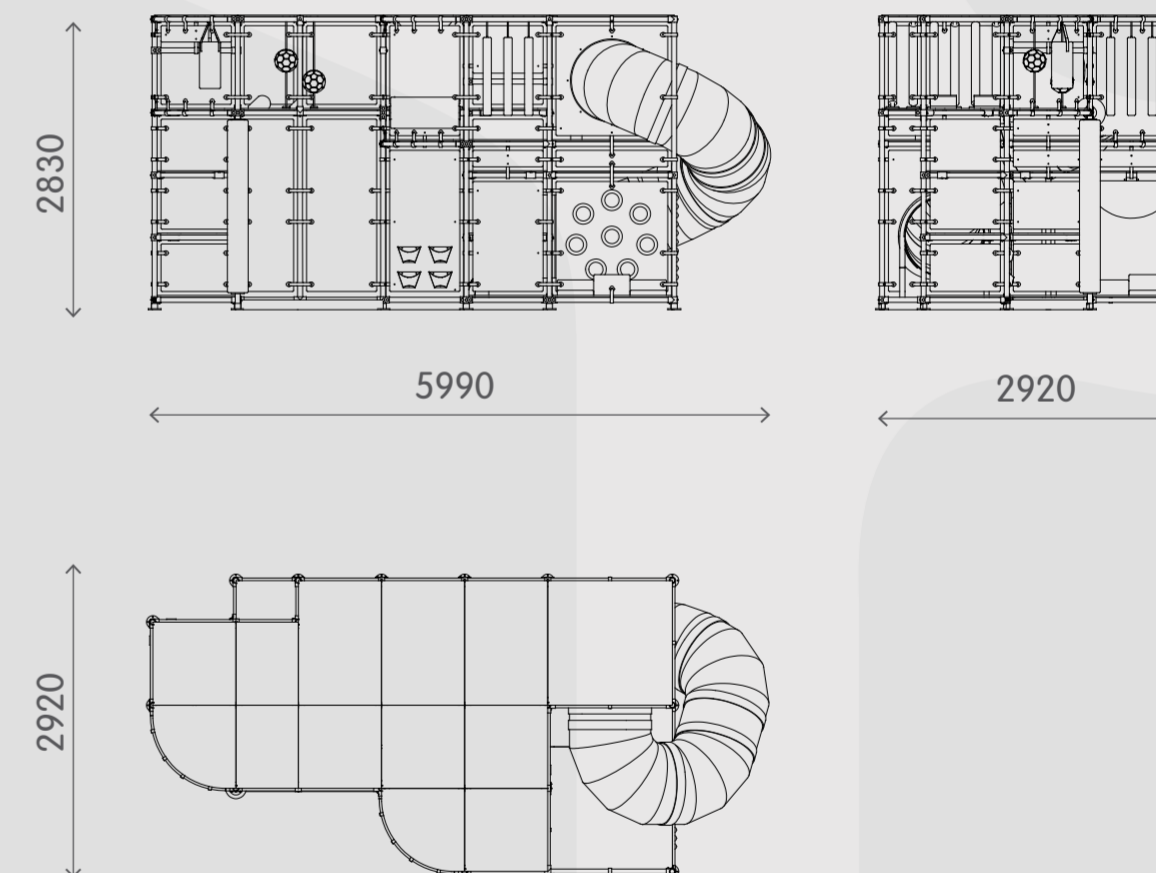

Sizes

Age: 3-10

Capacity: 21 Children

By adding freestanding activities you increase the children capacity in the room.