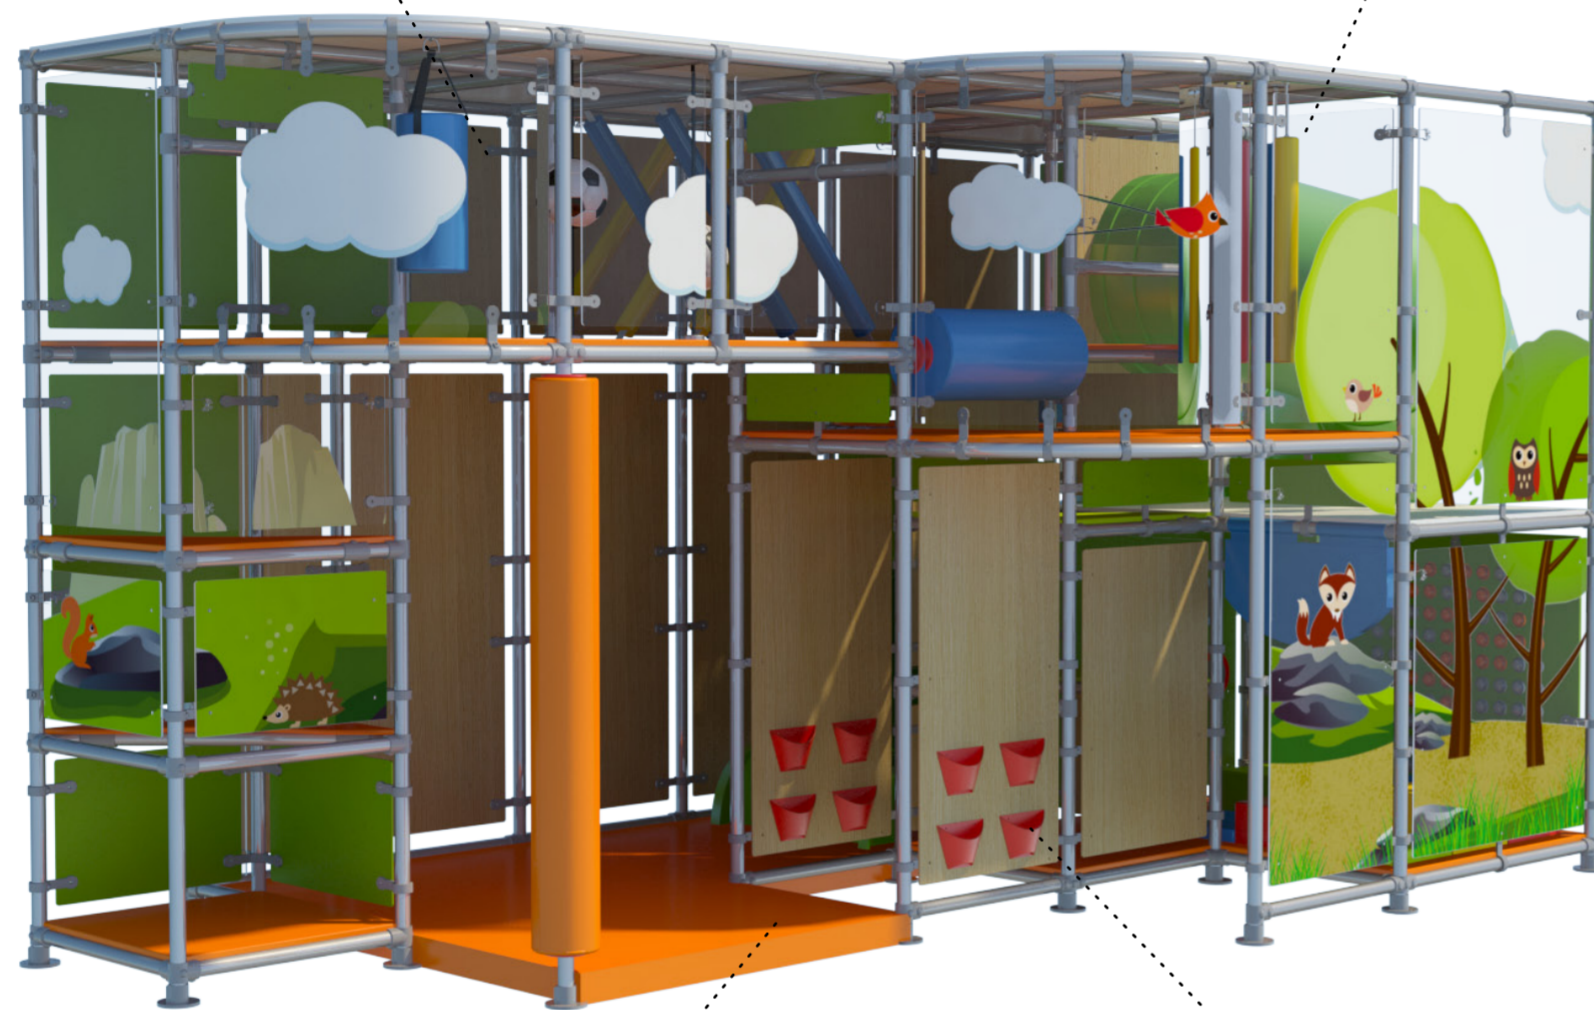

Range: I18-079 Kompan Modular

Come in many different themes and can be thematised to your brand.

Transparent panels allows interaction and communication with others on the ground

Store your shoes in the integrated shoe holders.

Optional: Colorful soft floor is available.

Product information

Activities

- Slide
- Soccer ball
- Punching ball
- Horizontal roll
- Bridge
- Drum
- Vertical roll
- Cloud seat
- Elastic club

- Hanging noodles
- Flap
- Floor boxes
- Tear
- Level changes
- Themed illustrations

Sizes

Age: 3-10

Capacity: 21 Children

By adding freestanding activities you increase the children capacity in the room.