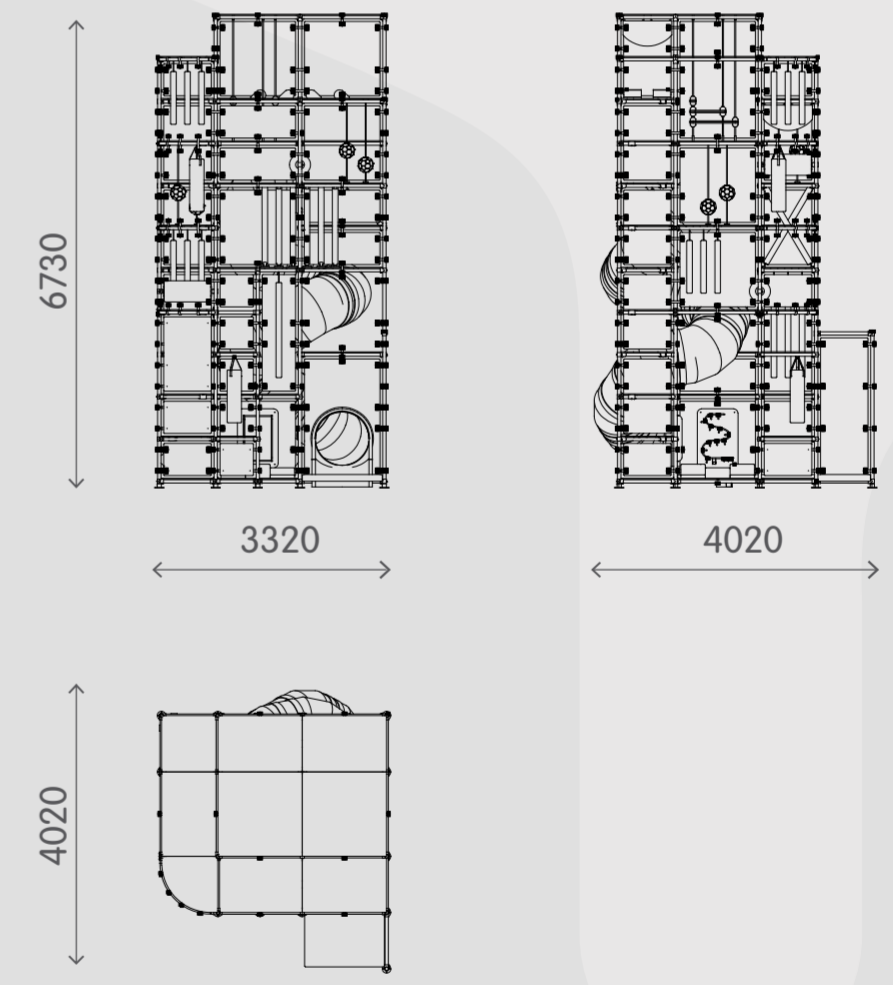

Range: I18-067 Kompan Modular

Product information

Activities

- Slide
- Ladder climb
- Punching ball
- Horizontal roll
- Play panels
- Elastic club
- Hanging noodles
- Flap

- Soccer ball
- Tear
- Level changes
- Floor boxes
- Themed illustrations

Sizes

Age: 3-10

Capacity: 31 Children

By adding freestanding activities you increase the children capacity in the room.

Space illustrations - Support dramatic play, stimulating language development

Transparent panels allows interaction and communication with others on the ground.