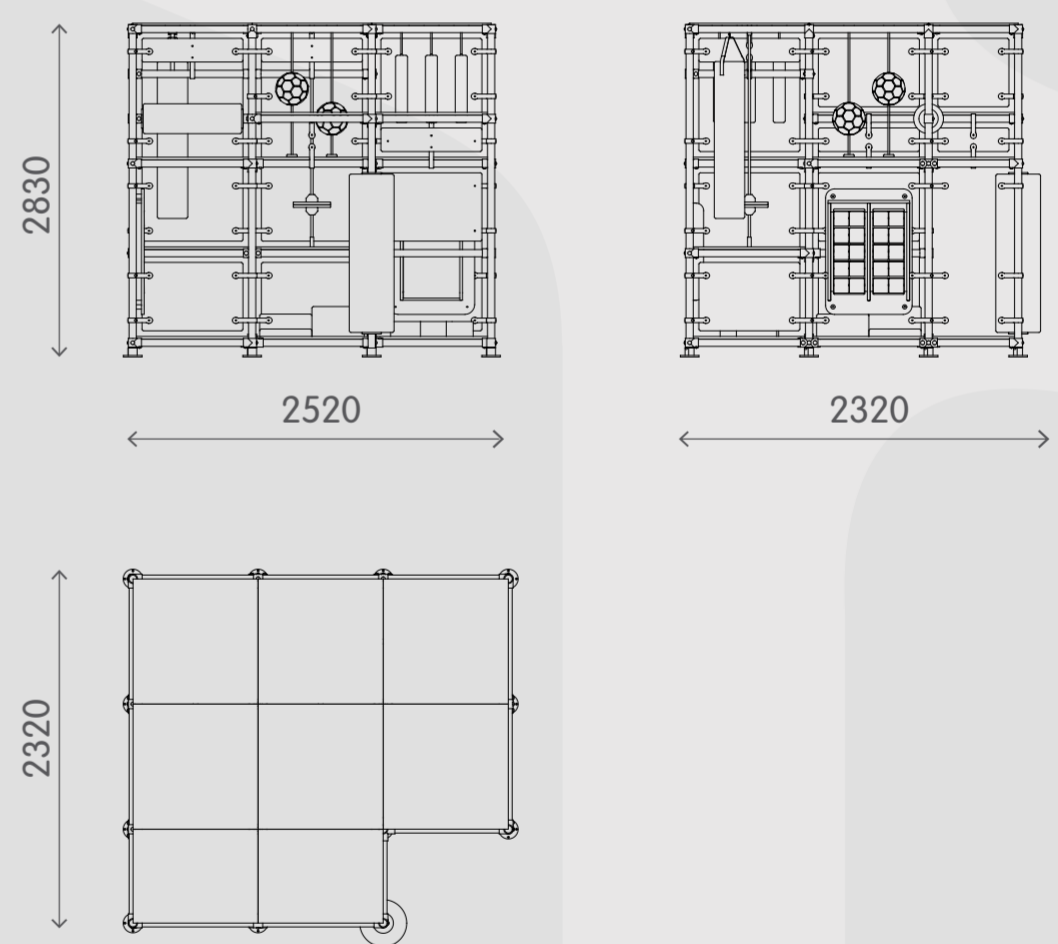

Range: I20-027 Kompan Modular

Product information

Activities

- Play panels
- Moving disk
- Cloud seat
- Floor boxes
- Punching bag
- Hanging noodles
- Horizontal roll
- Vertical roll
- Soccer ball

Themed illustrations

Sizes

Age: 3-10

Capacity: 11

By adding freestanding activities you increase the children capacity in the room.

Space illustrations - Support dramatic play, stimulating language development

Transparent panels allows interaction and communication with others on the ground.