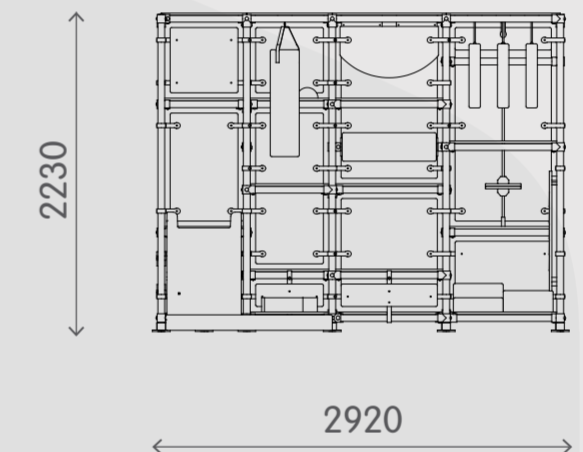

- Level changes
- Themed illustrations

Sizes

Age: 3-10

Capacity: 18 children

By adding freestanding activities you increase the children capacity in the room.