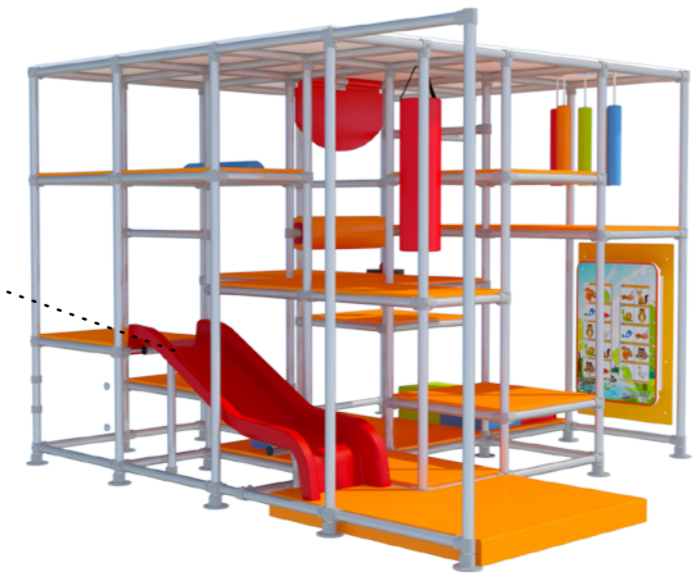

Range: I19-084 Kompan Modular

Ocean illustrations - Support dramatic play, stimulating language development

Optional: Colorful soft floor is available.

The toddler's develop motor skills by crawling, climbing and by passing through the activities.

No matter their age, children loves a good slide!
When visiting a playground the slide is often the activity they run to first

Product information

Activities

- Small slide
- Moving disk
- Cloud seat
- Floor boxes
- Punching bag
- Hanging noodles
- Horizontal roll
- Flap
- Collar
- Play panel

- Level changes
- Themed illustrations

Sizes

Age: 3-10

Capacity: 18 children

By adding freestanding activities you increase the children capacity in the room.