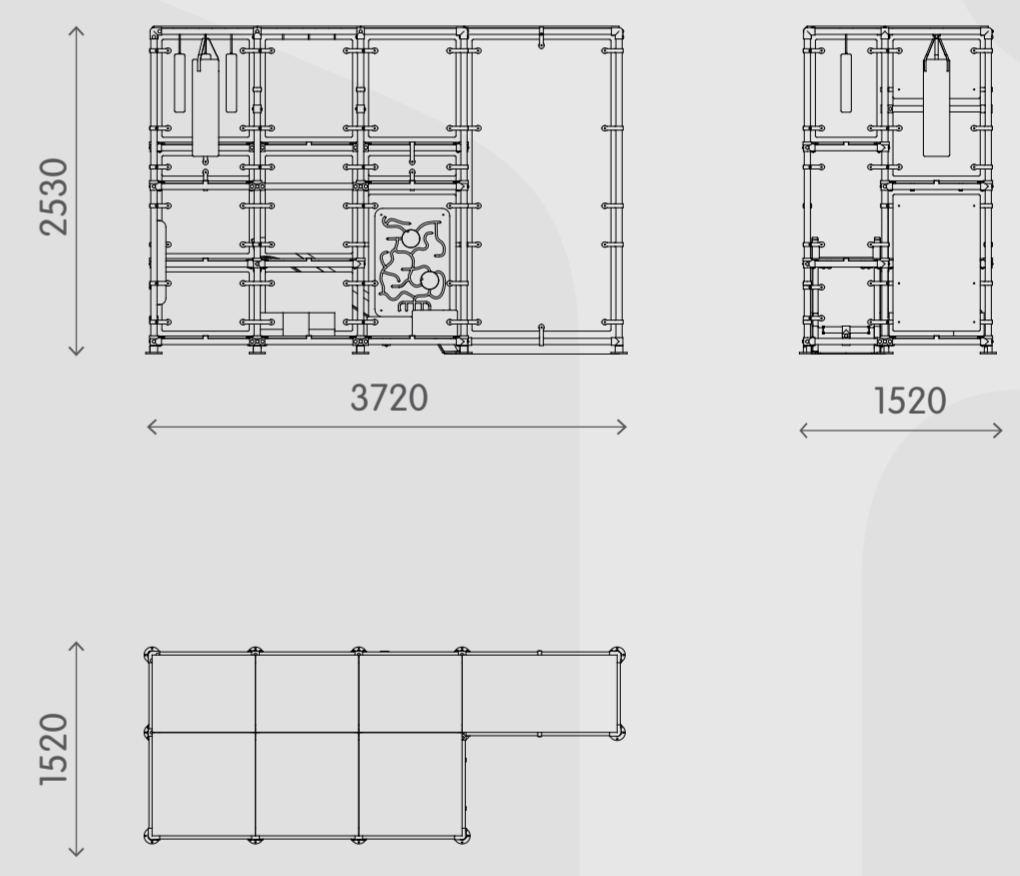

Range: I19-076 Kompan Modular

Product information

Activities

- Small slide
- Puching bag
- Play panels
- Floor boxes
- Tric trac passage
- Hanging noodles
- Level changes
- Themed illustrations

Sizes

Age: 3-10

Capacity: 7 Children

By adding freestanding activities you increase the children capacity in the room.

The playful colors invite children to play.

Space illustrations - Support dramatic play, stimulating language development