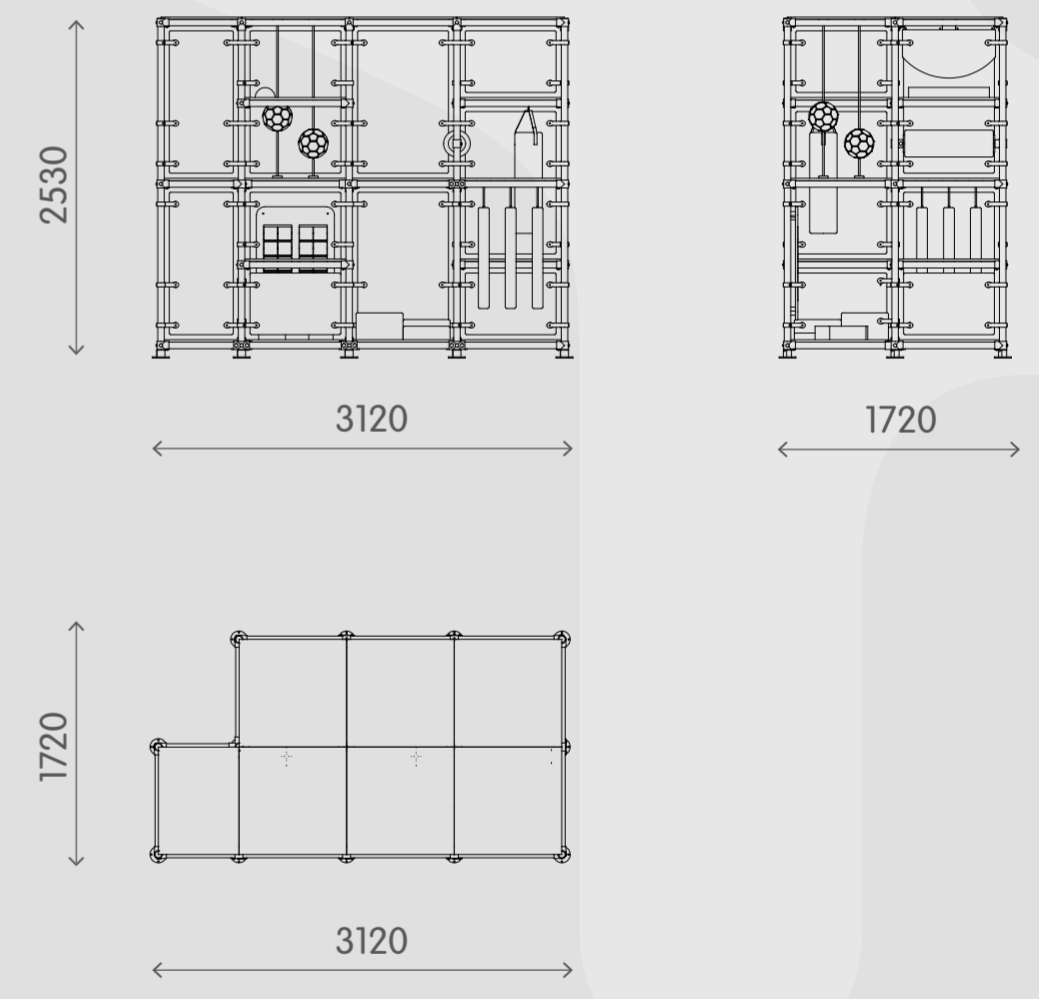

Being above ground levels trains the child's spatial awareness

Manipulative panels help encourage cognitive development.

All images used are for illustrative purposes only

Product information

Activities

- Play panels
- Cloud seat
- Floor boxes
- Punching ball
- Hanging noodles
- Horizontal roll
- Flap
- Collar
- Soccer ball

- Level changes
- Themed illustrations

Sizes

Age: 3-10

Capacity: 12 Children

By adding freestanding activities you increase the children capacity in the room.