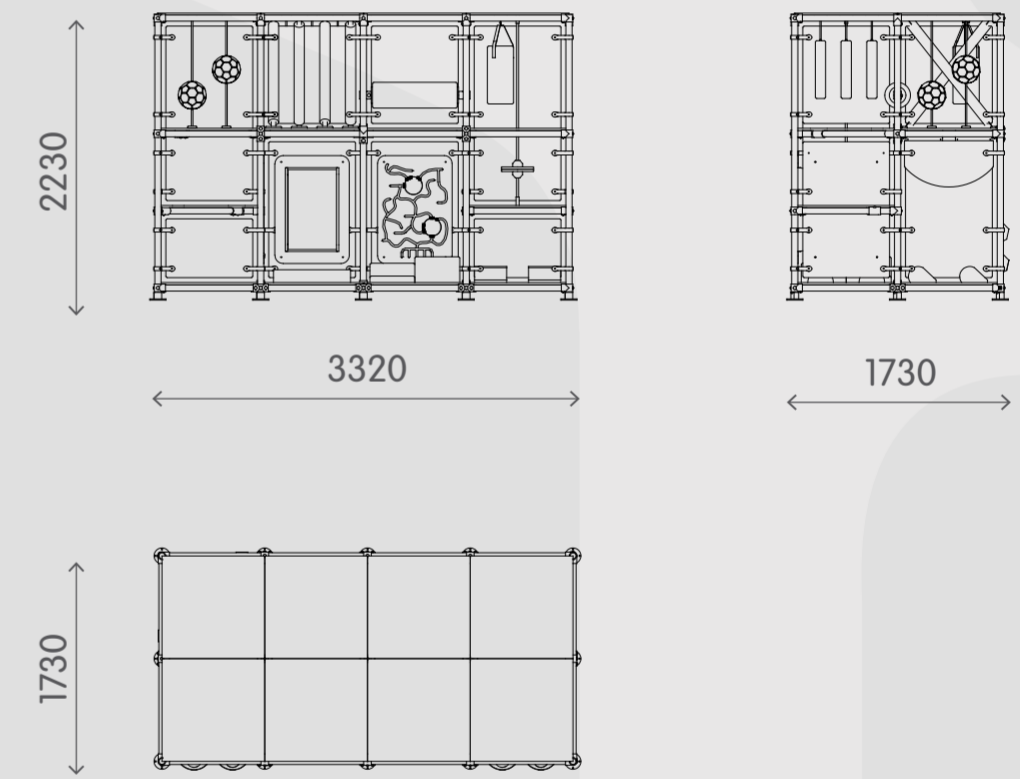

- Tear
- Horizontal roll
- Level changes
- Themed illustrations

Sizes

Age: 3-10

Capacity: 14 Children

By adding freestanding activities you increase the children capacity in the room.