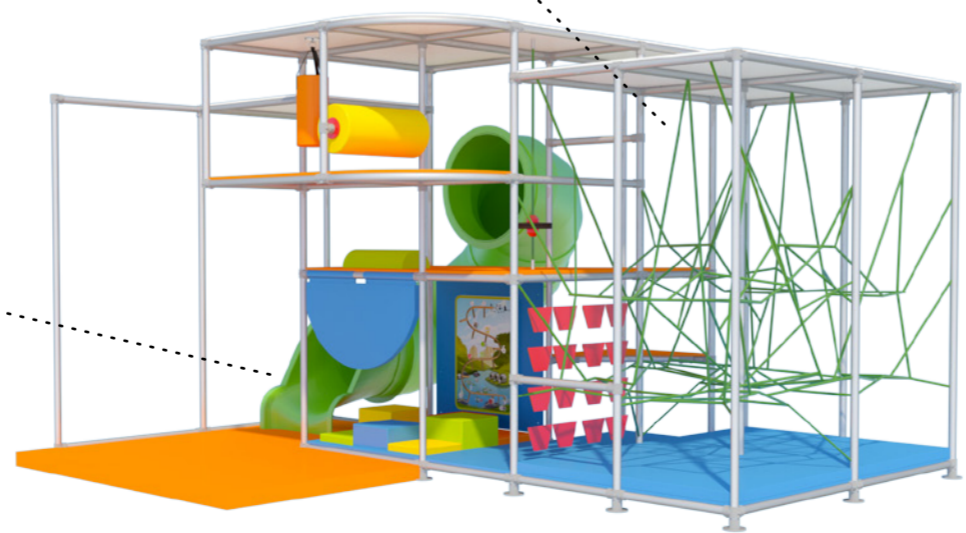

Range: I16-098 Kompan Modular

Ocean illustrations - support dramatic play, stimulating language development.

With its playful and imaginative design, it can enhance any environment. Many other themes are available.

The toddler's develop motor skills by crawling, climbing and by passing trough the activities.

The 3D net structures challenge the children's cross-coordination skills as well as their physical strength

No matter their age, children loves a good slide! When visiting a playground the slide is often the activity they run to first.

All images used are for illustrative purposes only

Product information

Activities

- Slide
- Moving disk
- Hanging noodles
- Flap
- Play panel
- Punching bag
- Collar
- Floor boxes
- Horizontal roll

- 3D netting
- Level changes
- Themed illustrations

Sizes

Age: 3-10

Capacity: 16 Children