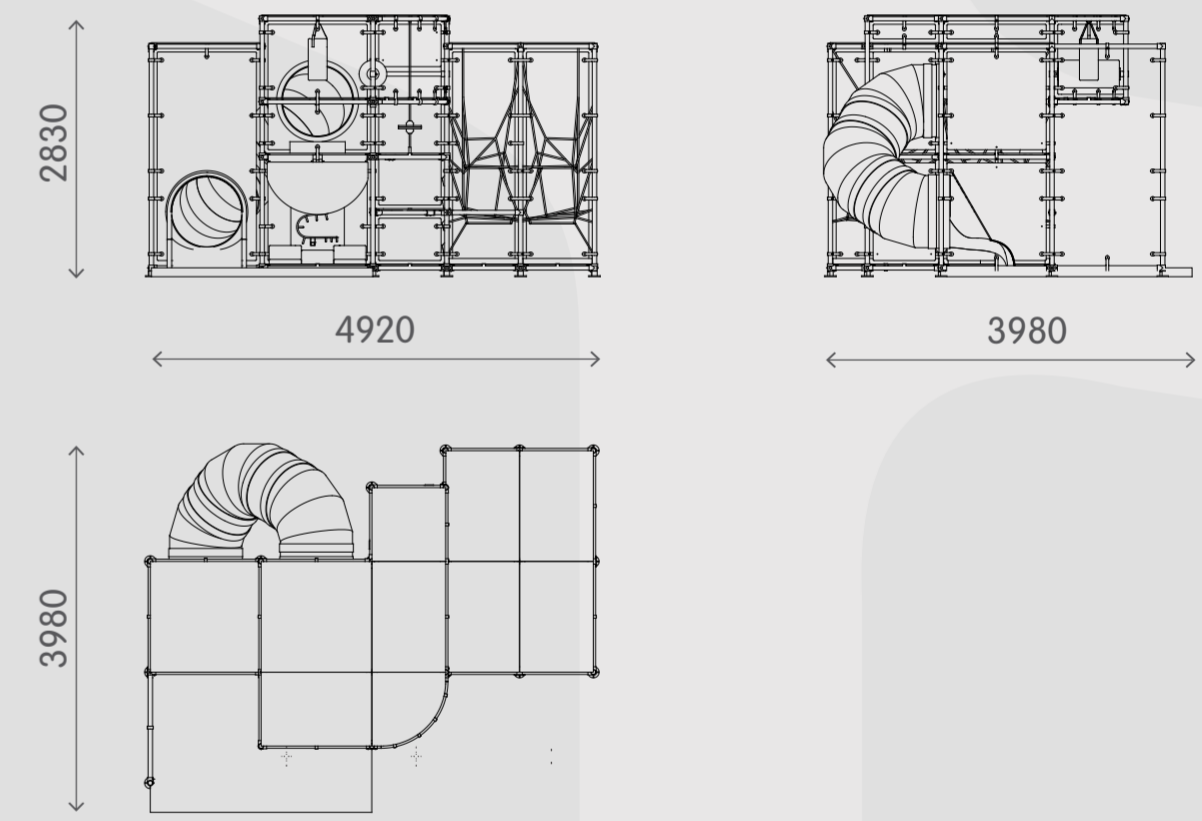

- Slide
- Moving disk
- Hanging noodles
- Flap
- Play panel
- Punching bag
- Collar
- Floor boxes
- Horizontal roll

- 3D netting
- Level changes
- Themed illustrations

Sizes

Age: 3-10

Capacity: 16 Children