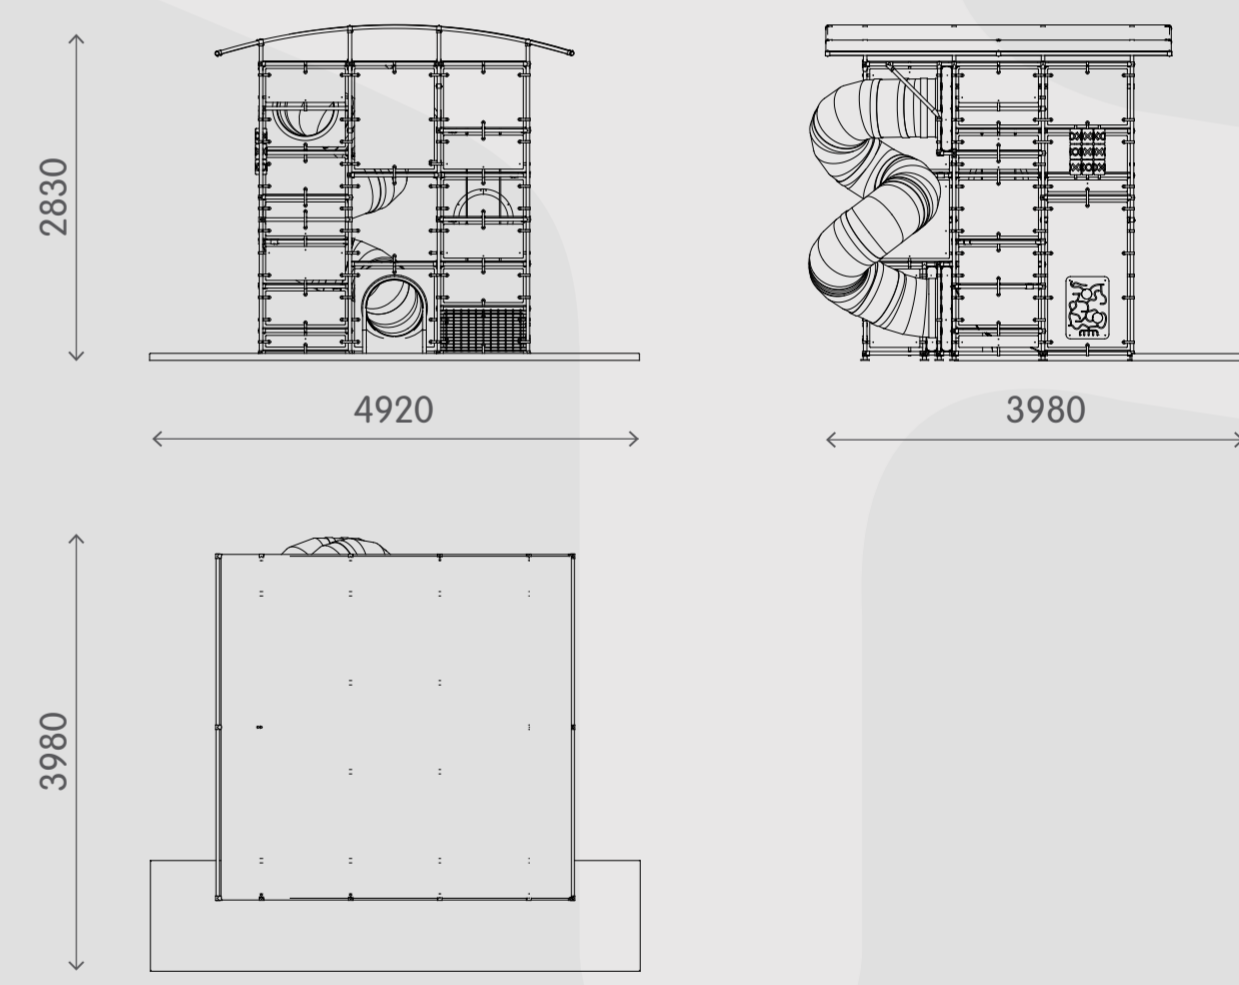

Product information

Activities

- Slide
- Oxo
- Net slop
- Play panels
- Netting
- Moving disk
- Funny passage
- Level changes
- Themed illustration

Sizes

Age: 3-10

Capacity: 34 Children

By adding freestanding activities you increase the children capacity.