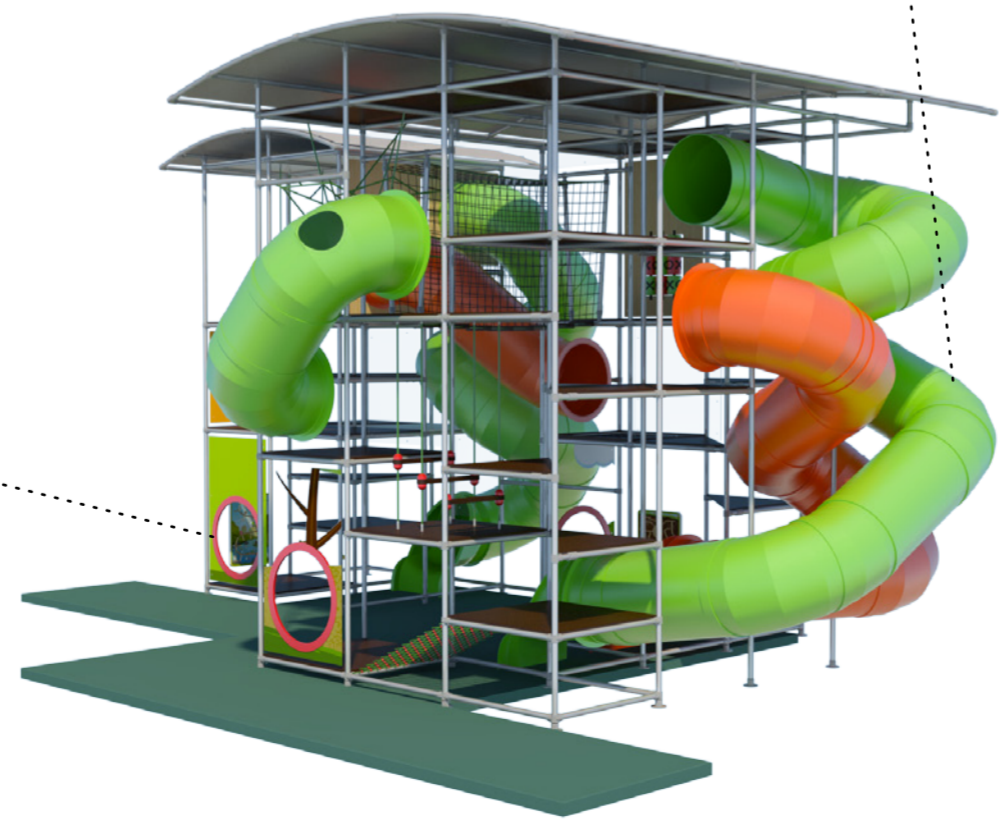

Range: E19-004 Kompan Modular Outdoor

Nature illustrations - support dramatic play, stimulating language development.

Tubes are designed to challenge the children both physical and psychological level.

Manipulative panels help encourage cognitive development.

Double slide a thrilling sliding experience with a friend.

The toddler's develop motor skills by crawling, climbing and by passing through the activities.

Product information

Activities

- Nested slide
- Slide
- Tubes
- Play panels
- Bridge
- Ladder climb
- Ladder
- 3D netting
- Net slop

- Floor netting
- Grips
- Oxo
- Level changes
- Themed illustrations

Sizes

Age: 3-10

Capacity: 74 Children

By adding freestanding activities you increase the children capacity.