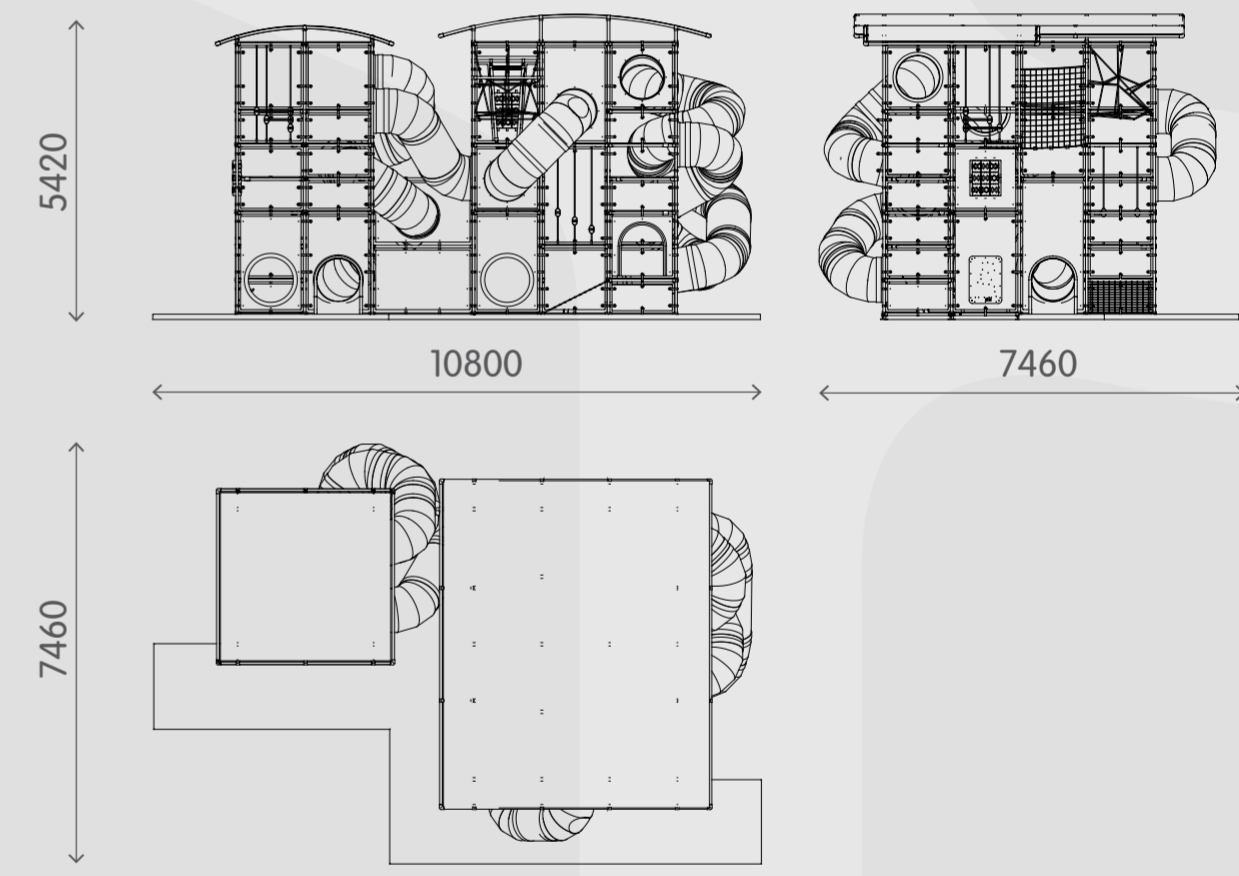

- Floor netting
- Grips
- Oxo
- Level changes
- Themed illustrations

Sizes

Age: 3-10

Capacity: 74 Children

By adding freestanding activities you increase the children capacity.