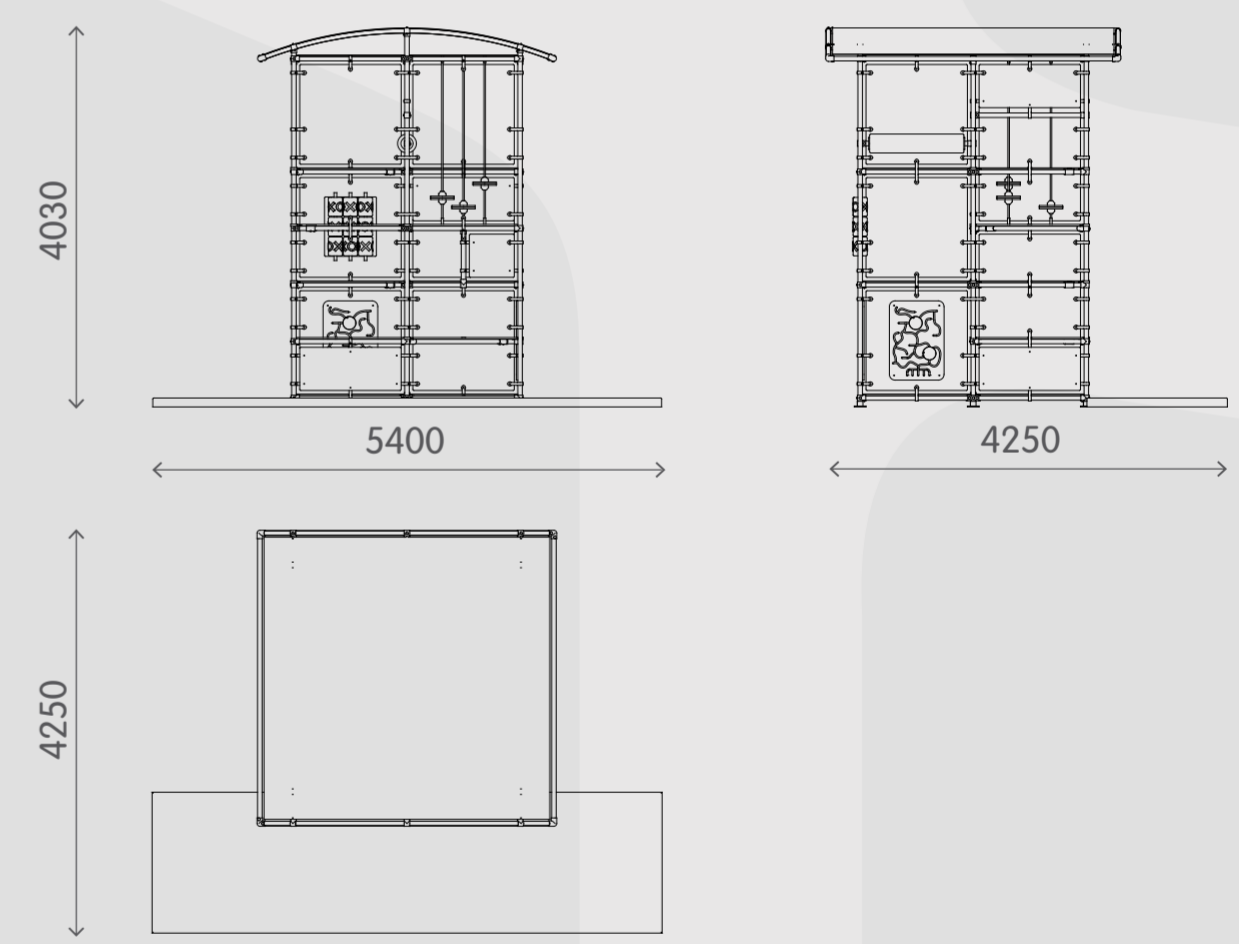

Range: E19-001 Kompan Modular Outdoor

Cottage illustrations - support dramatic play, stimulating language development.

Safety floor for a soft landing.

Being above ground levels trains the child's spatial awareness

Sizes

Age: 3-10

Capacity: 11 Children

By adding freestanding activities you increase the children capacity.