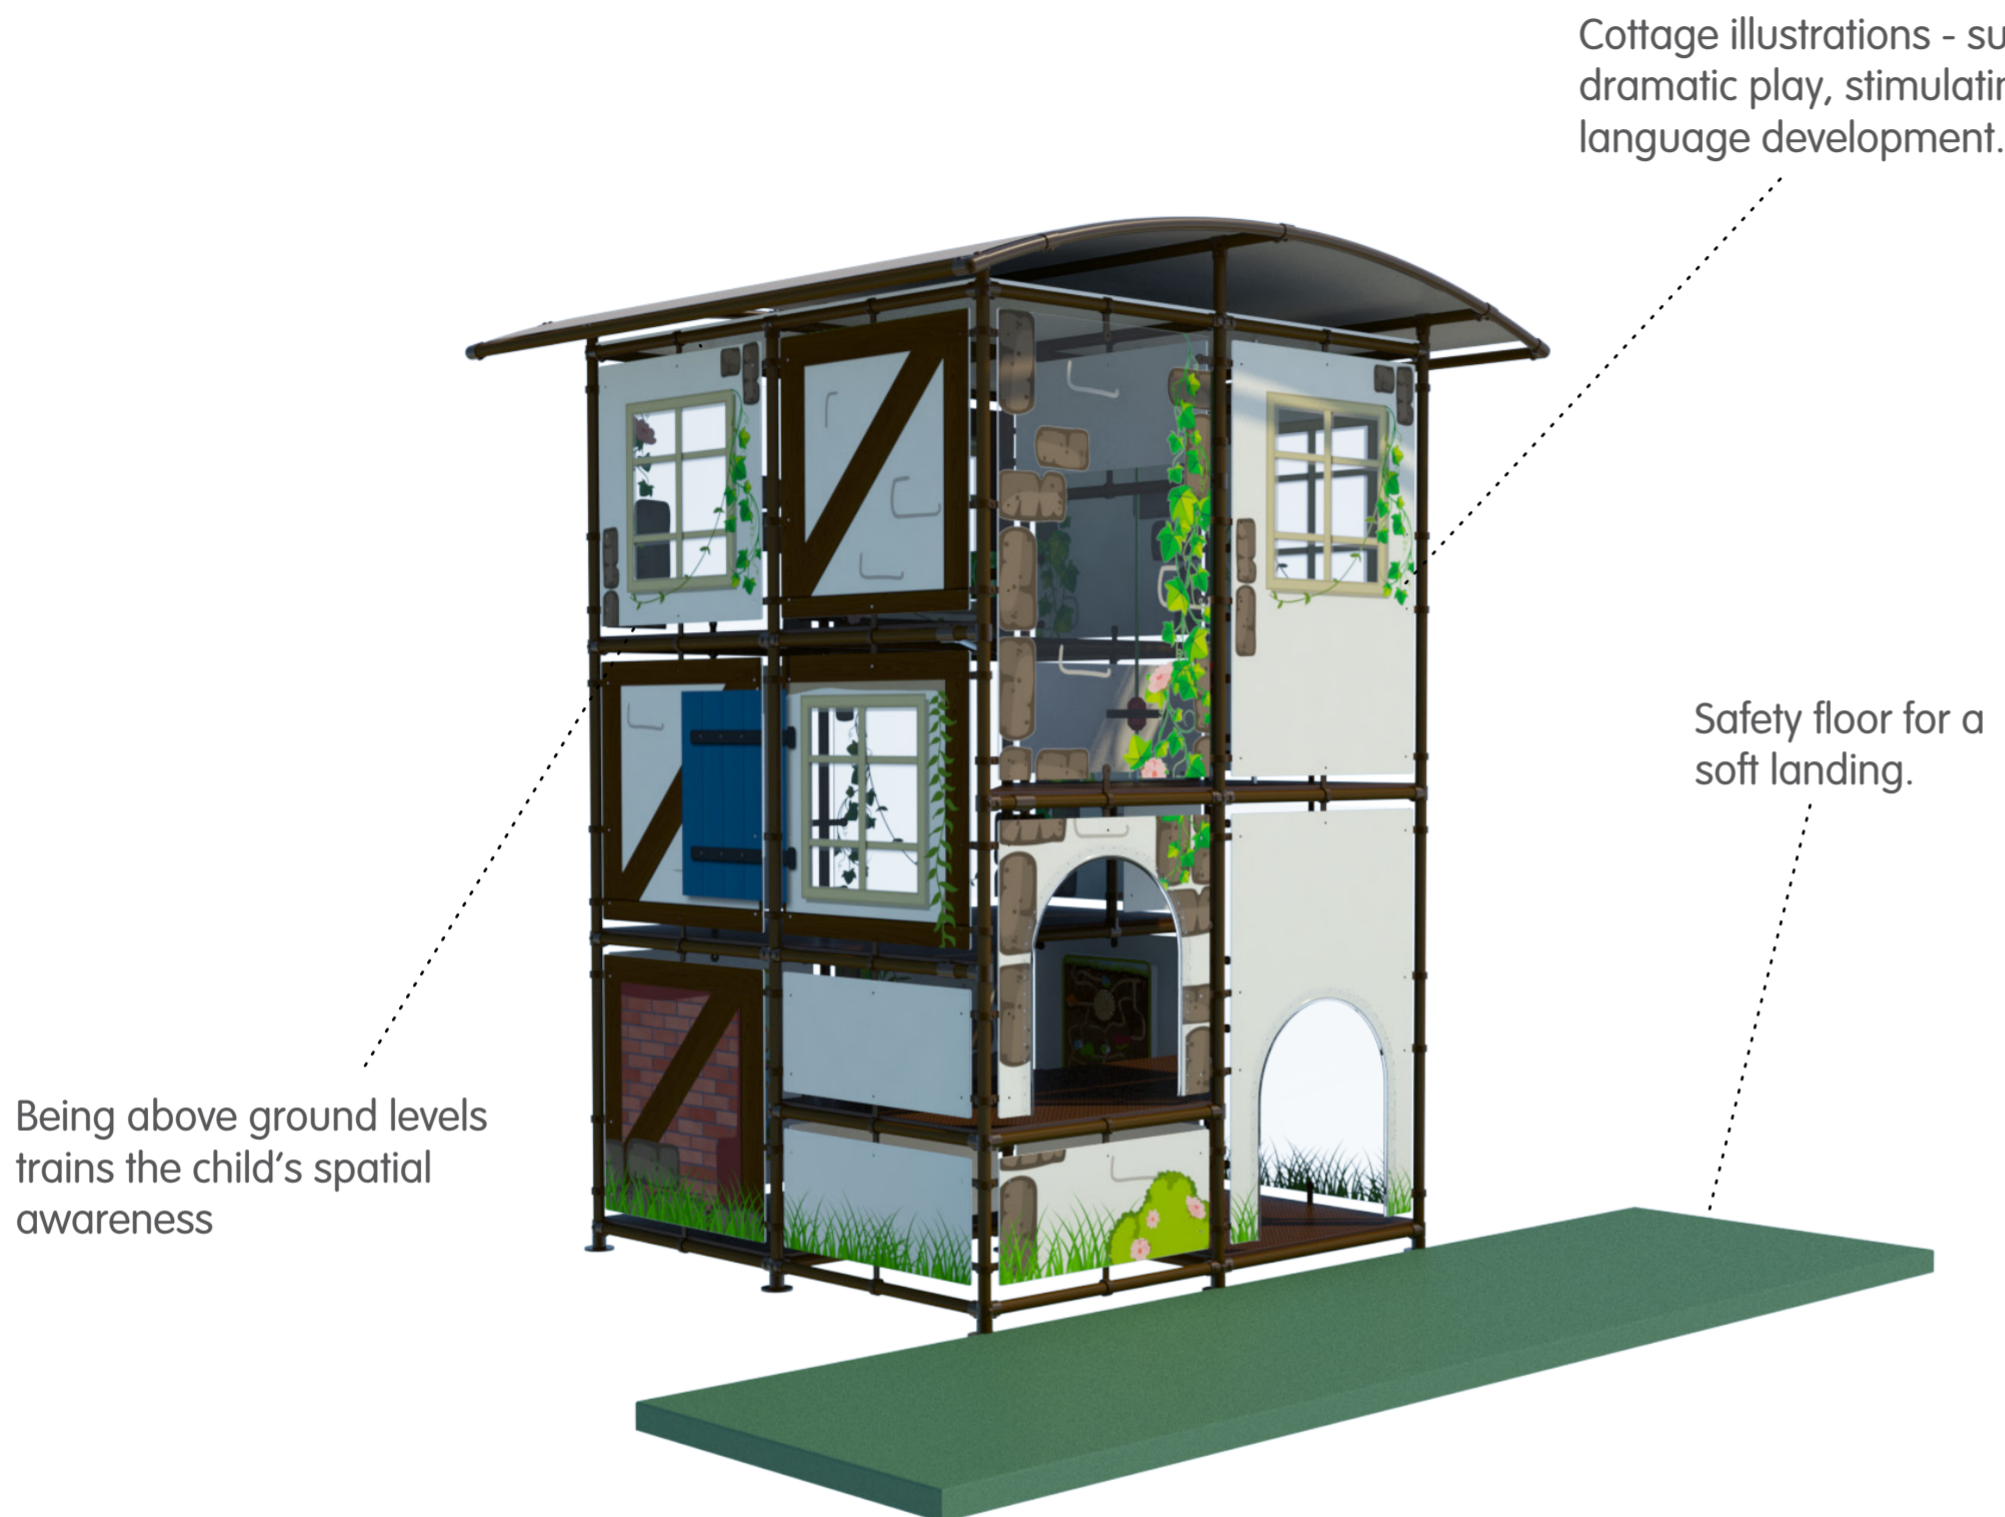

Range: E19-001 Kompan Modular Outdoor

Cottage illustrations - support dramatic play, stimulating language development.

Safety floor for a soft landing.

Being above ground levels trains the child's spatial awareness

The toddler's develop motor skills by crawling, climbing and by passing through the activities.

All images used are for illustrative purposes only

Product information

Activities

- Oxo
- Moving disk
- Play panels
- Horizontal roll
- Funny passage
- Level changes
- Themed illustrations

Sizes

Age: 3-10

Capacity: 11 Children

By adding freestanding activities you increase the children capacity.