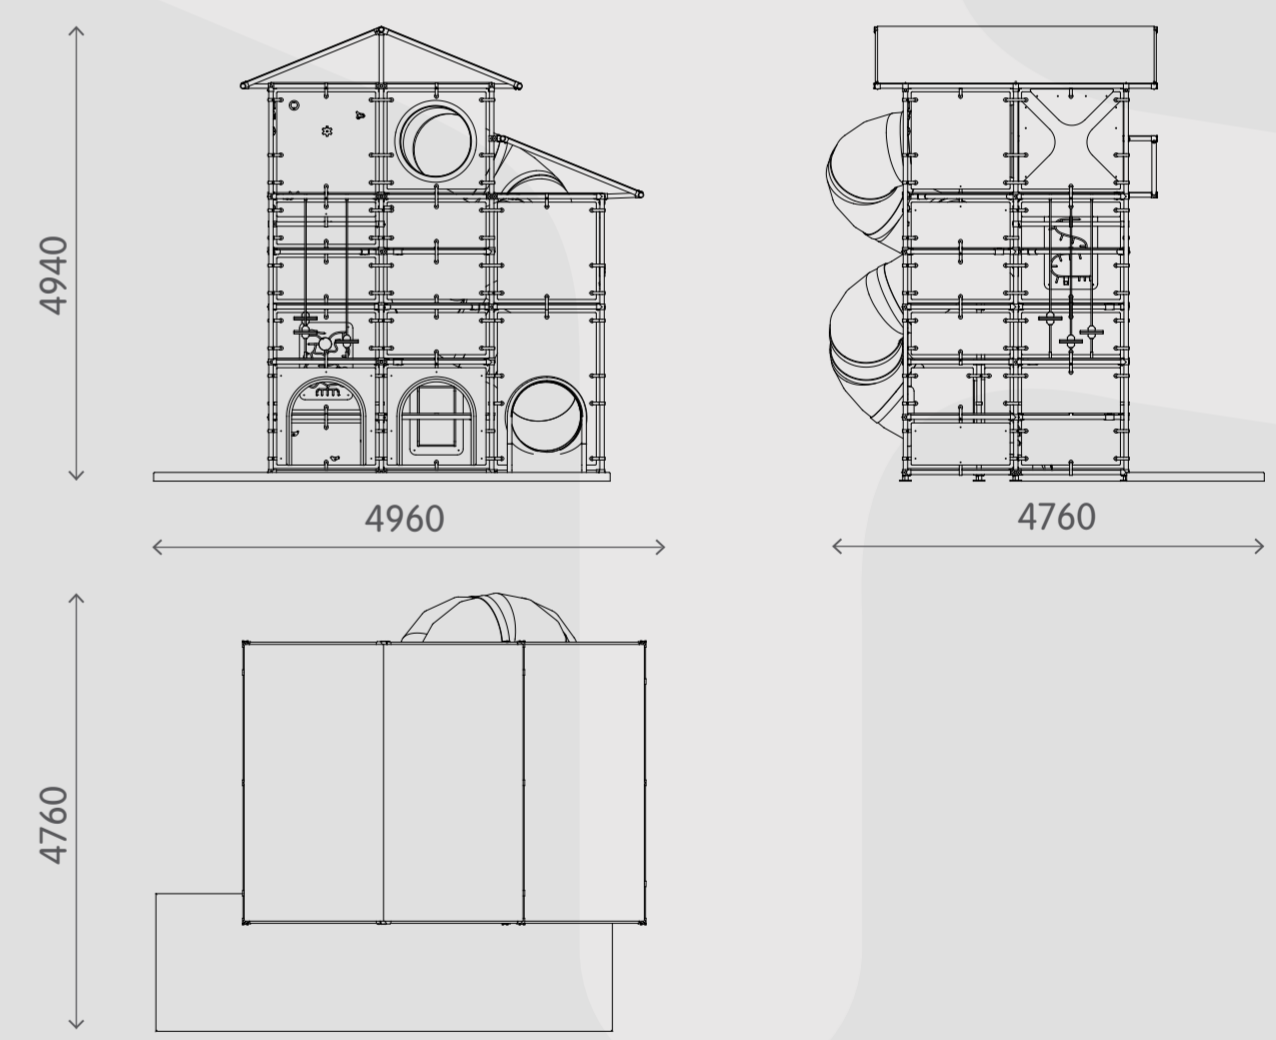

Manipulative panels help encourage cognitive development.

All images used are for illustrative purposes only

Product information

Activities

- Slide
- Moving disk
- Play panels
- Climbing wall
- Membrane
- Funny passage
- Level changes
- Themed illustrations

Sizes

Age: 3-10

Capacity: NA

By adding freestanding activities you increase the children capacity.